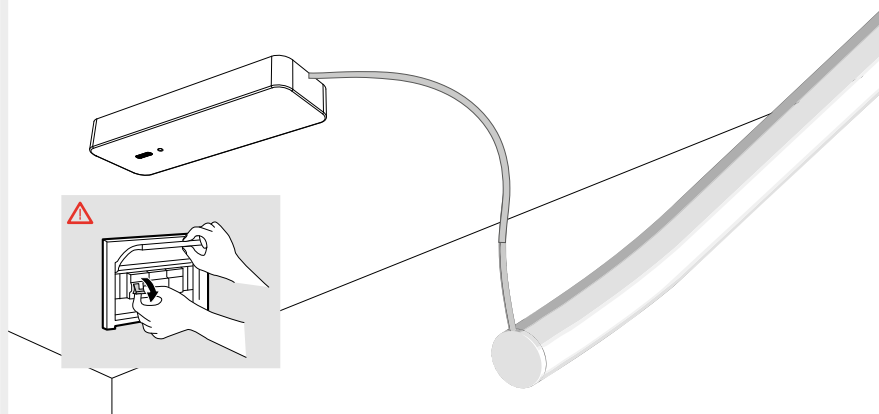

5C

6C

7C

8C

i

RECESSED BARE KIT				
La Linea 40		IP20	IP65	Instruction Sheet
2.5m / 5m	ND	DV1033	x	Y513001031
	1-10	x	DV1075	Y513001349
	APP+Push	DV1075APP	x	Y513001417
	DALI	x	DV1076	Y513001418

**i**

SMD POWER KIT			
	IP20	IP65	Instruction Sheet
ND	A4681210	x	Y513001413
1-10 + DALI + PUSH	A4681010	x	Y513001357
APP+Push	A4681010APP	x	Y513001414
APP+Push		T4681010APP	Y513001356