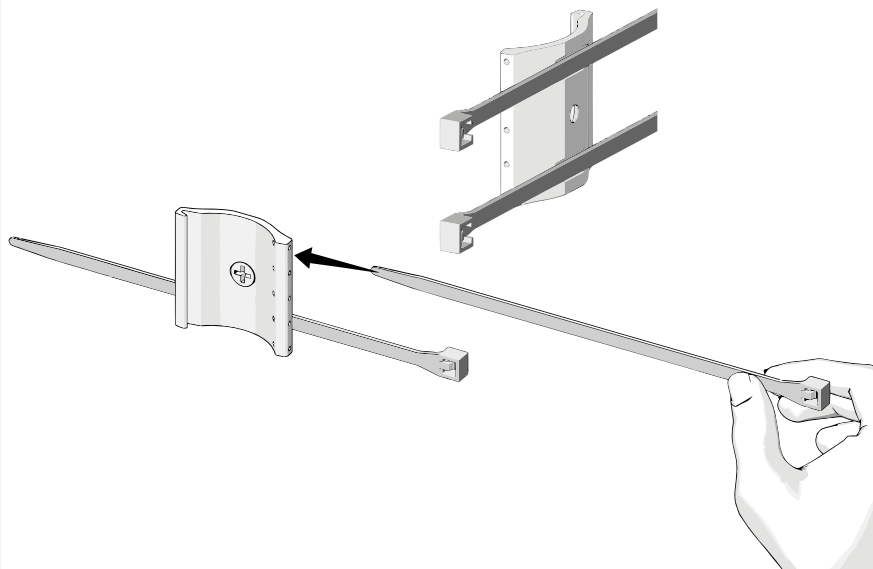

5C

6C

7C

8C

i

RECESSED BARE KIT				
La Linea 40		IP20	IP65	Instruction Sheet
2.5m / 5m	ND	DV1033	x	Y513001031
	1-10	x	DV1075	Y513001349
	APP+Push	DV1075APP	x	Y513001417
	DALI	x	DV1076	Y513001418

**i**

SMD POWER KIT			
	IP20	IP65	Instruction Sheet
ND	A4681210	x	Y513001413
1-10 + DALI + PUSH	A4681010	x	Y513001357
APP+Push	A4681010APP	x	Y513001414
APP+Push		T4681010APP	Y513001356