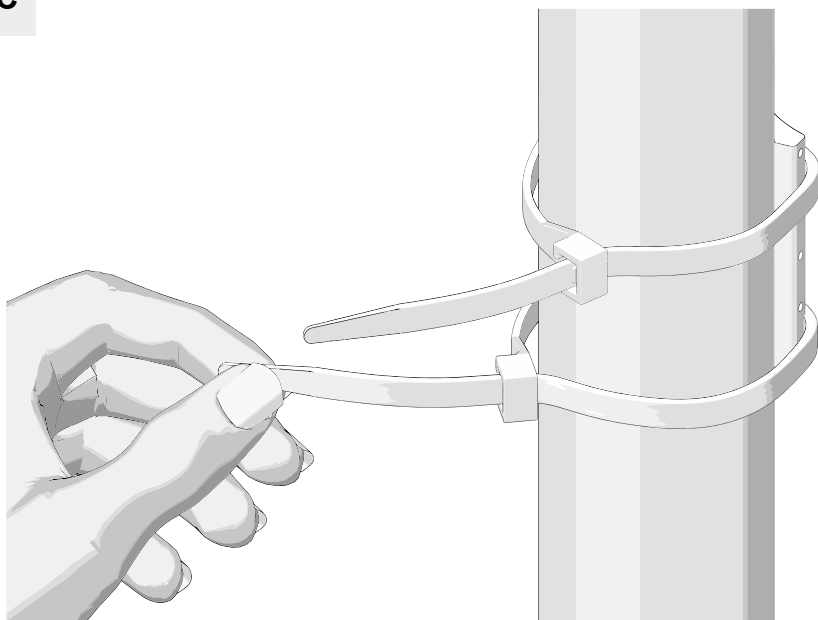

5C

6C

7C

8C

i

RECESSED BARE KIT				
La Linea 40		IP20	IP65	Instruction Sheet
2.5m / 5m	ND	DV1033	x	Y513001031
	1-10	x	DV1075	Y513001349
	APP+Push	DV1075APP	x	Y513001417
	DALI	x	DV1076	Y513001418

**i**

SMD POWER KIT			
	IP20	IP65	Instruction Sheet
ND	A4681210	x	Y513001413
1-10 + DALI + PUSH	A4681010	x	Y513001357
APP+Push	A4681010APP	x	Y513001414
APP+Push		T4681010APP	Y513001356