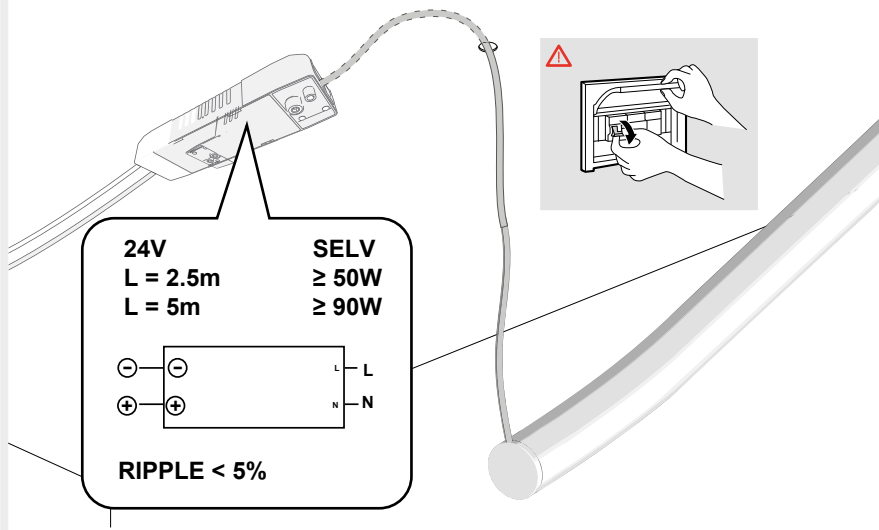

5C

6C

7C

8C

i

RECESSED BARE KIT				
La Linea 40		IP20	IP65	Instruction Sheet
2.5m / 5m	ND	DV1033	x	Y513001031
	1-10	x	DV1075	Y513001349
	APP+Push	DV1075APP	x	Y513001417
	DALI	x	DV1076	Y513001418

**i**

SMD POWER KIT			
	IP20	IP65	Instruction Sheet
ND	A4681210	x	Y513001413
1-10 + DALI + PUSH	A4681010	x	Y513001357
APP+Push	A4681010APP	x	Y513001414
APP+Push		T4681010APP	Y513001356

i**i**

Power supply voltage (Vdc)	Appliance	Power [W]	Appliance's cable cross section [mmq]	Appliance's cable length [m]	Extension cable's cross section [mmq]	Max extension cable's length [m]
24V	La Linea 40 2,5 mt	37,5	0,52	2	1	13
					1,5	20
					2,5	35
					4	55
	La Linea 40 5 mt	75	0,52	2	1	6
					1,5	10
					2,5	17
					4	27