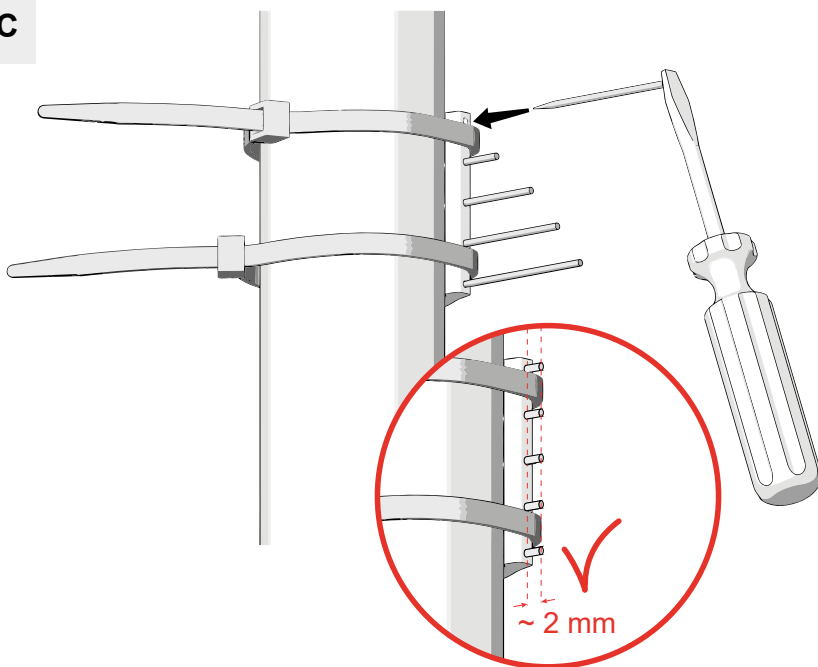

5C

6C

7C

8C

i

RECESSED BARE KIT				
La Linea 40		IP20	IP65	Instruction Sheet
2.5m / 5m	ND	DV1033	x	Y513001031
	1-10	x	DV1075	Y513001349
	APP+Push	DV1075APP	x	Y513001417
	DALI	x	DV1076	Y513001418

**i**

SMD POWER KIT			
	IP20	IP65	Instruction Sheet
ND	A4681210	x	Y513001413
1-10 + DALI + PUSH	A4681010	x	Y513001357
APP+Push	A4681010APP	x	Y513001414
APP+Push		T4681010APP	Y513001356