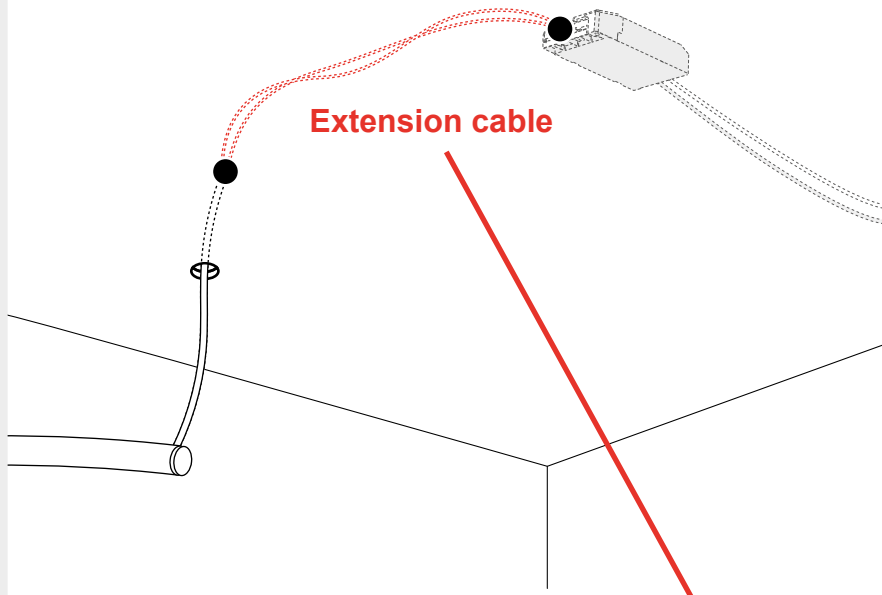

5C

6C

7C

8C

i

RECESSED BARE KIT				
La Linea 40		IP20	IP65	Instruction Sheet
2.5m / 5m	ND	DV1033	x	Y513001031
	1-10	x	DV1075	Y513001349
	APP+Push	DV1075APP	x	Y513001417
	DALI	x	DV1076	Y513001418

**i**

SMD POWER KIT			
	IP20	IP65	Instruction Sheet
ND	A4681210	x	Y513001413
1-10 + DALI + PUSH	A4681010	x	Y513001357
APP+Push	A4681010APP	x	Y513001414
APP+Push		T4681010APP	Y513001356

i**i**

Power supply voltage (Vdc)	Appliance	Power [W]	Appliance's cable cross section [mmq]	Appliance's cable length [m]	Extension cable's cross section [mmq]	Max extension cable's length [m]
24V	La Linea 40 2,5 mt	37,5	0,52	2	1	13
					1,5	20
					2,5	35
					4	55
	La Linea 40 5 mt	75	0,52	2	1	6
					1,5	10
					2,5	17
					4	27