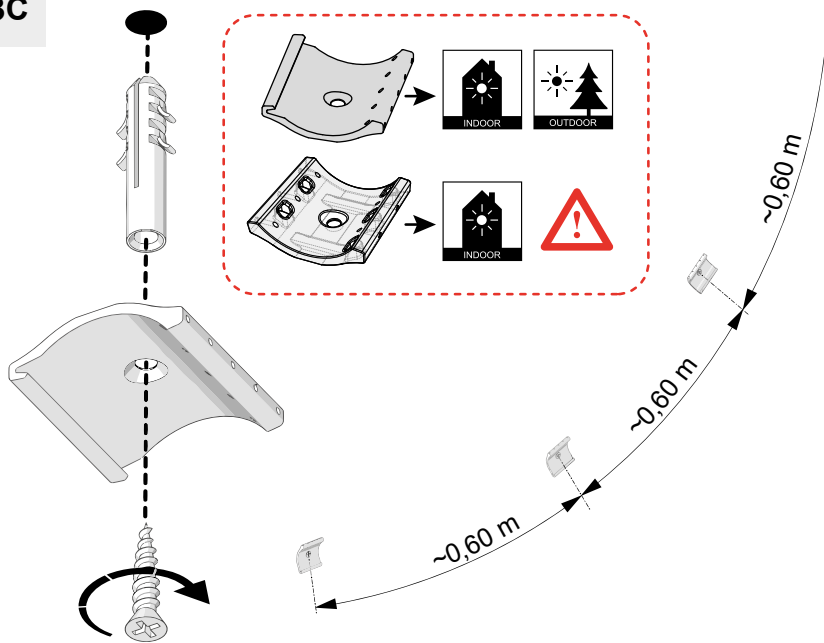

14

A

B

C

1C

2C

3C

4C

5C

6C

7C

8C

i

RECESSED BARE KIT				
La Linea 40		IP20	IP65	Instruction Sheet
2.5m / 5m	ND	DV1033	x	Y513001031
	1-10	x	DV1075	Y513001349
	APP+Push	DV1075APP	x	Y513001417
	DALI	x	DV1076	Y513001418

**i**

SMD POWER KIT			
	IP20	IP65	Instruction Sheet
ND	A4681210	x	Y513001413
1-10 + DALI + PUSH	A4681010	x	Y513001357
APP+Push	A4681010APP	x	Y513001414
APP+Push		T4681010APP	Y513001356