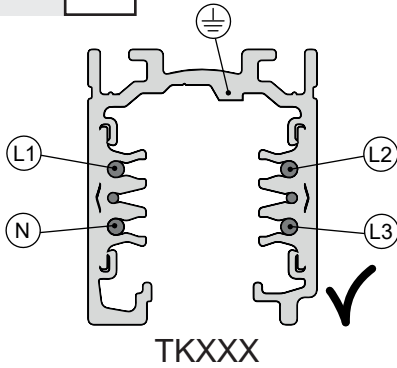

VECTOR 75 TRACK NO DIMM
VECTOR 75 TRACK DALI
VECTOR 75 TRACK BLL

design
Carlotta De Bevilacqua

i

i

	Inrush current (typ @230VAC) [A]	t_{width} measured at 50% I _{peak} [µsec]	Number of spots under same MCB		
			B16A	B20A	B25A
DALI	5	50	50	62	75
ND	5	50	50	62	75

Use on TKXXX or Eutrac tracks

4a

1 = L1
2 = L2
3 = L3

4b

1 = L1
2 = L2
3 = L3

1 = L1
2 = L2
3 = L3

4c

1 = L1
2 = L2
3 = L3