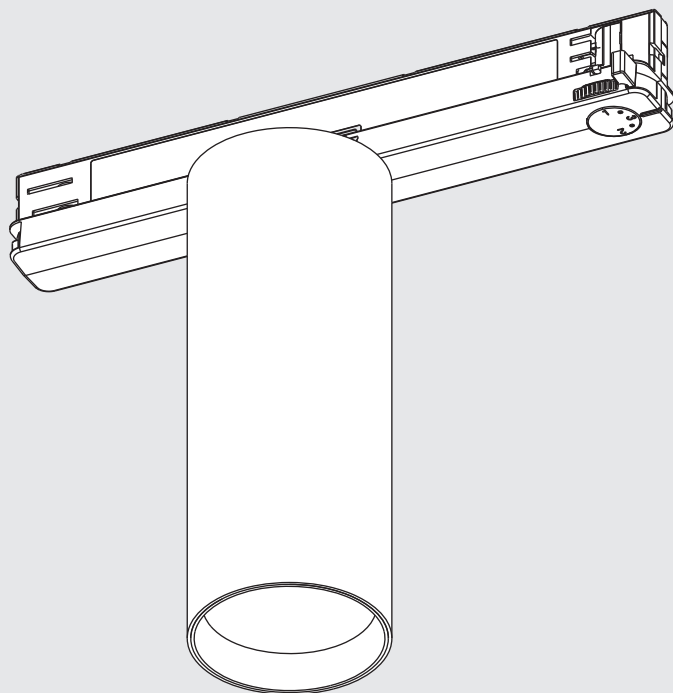

VECTOR 75 TRACK NO DIMM
VECTOR 75 TRACK DALI
VECTOR 75 TRACK BLL

design
Carlotta De Bevilacqua

i

i

	Inrush current (typ @230VAC) [A]	t_{width} measured at 50% I _{peak} [µsec]	Number of spots under same MCB		
			B16A	B20A	B25A
DALI	5	50	50	62	75
ND	5	50	50	62	75

Use on TKXXX or Eutrac tracks

4a

1 = L1
2 = L2
3 = L3

4b

1 = L1
2 = L2
3 = L3

1 = L1
2 = L2
3 = L3

4c

1 = L1
2 = L2
3 = L3