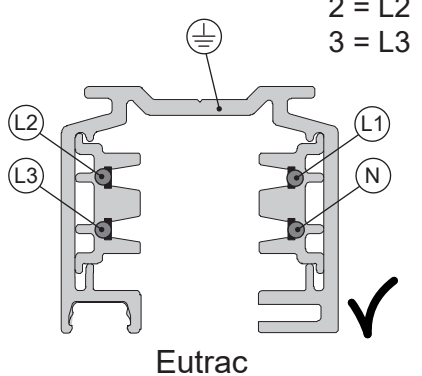

VECTOR 75 TRACK NO DIMM
VECTOR 75 TRACK DALI
VECTOR 75 TRACK BLL

design
Carlotta De Bevilacqua

i

i

	Inrush current (typ @230VAC) [A]	t_{width} measured at 50% I _{peak} [µsec]	Number of spots under same MCB		
			B16A	B20A	B25A
DALI	5	50	50	62	75
ND	5	50	50	62	75

Use on TKXXX or Eutrac tracks

4a

1 = L1
2 = L2
3 = L3

4b

1 = L1
2 = L2
3 = L3

1 = L1
2 = L2
3 = L3

4c

1 = L1
2 = L2
3 = L3