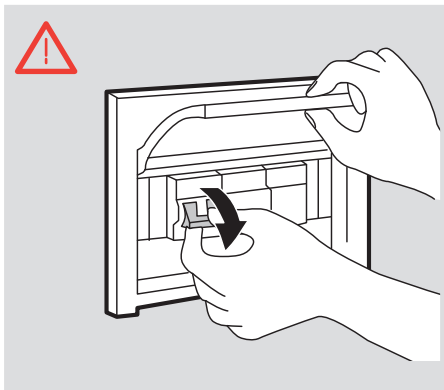

VECTOR 75 TRACK NO DIMM
VECTOR 75 TRACK DALI
VECTOR 75 TRACK BLL

design
Carlotta De Bevilacqua

i

i

	Inrush current (typ @230VAC) [A]	t_{width} measured at 50% I _{peak} [µsec]	Number of spots under same MCB		
			B16A	B20A	B25A
DALI	5	50	50	62	75
ND	5	50	50	62	75