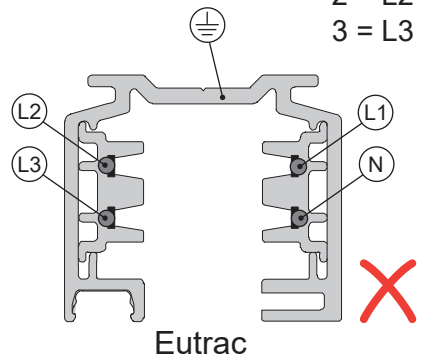

VECTOR 75 TRACK NO DIMM
VECTOR 75 TRACK DALI
VECTOR 75 TRACK BLL

design
Carlotta De Bevilacqua

i

i

	Inrush current (typ @230VAC) [A]	t_{width} measured at 50% I _{peak} [µsec]	Number of spots under same MCB		
			B16A	B20A	B25A
DALI	5	50	50	62	75
ND	5	50	50	62	75

Use on TKXXX or Eutrac tracks

4a

1 = L1
2 = L2
3 = L3

4b

1 = L1
2 = L2
3 = L3

1 = L1
2 = L2
3 = L3

4c

1 = L1
2 = L2
3 = L3