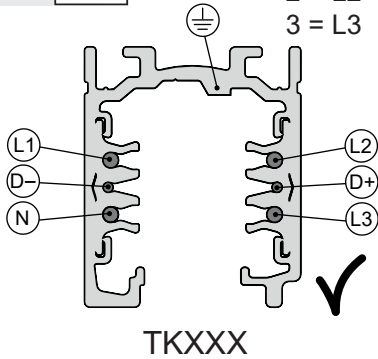

VECTOR 75 TRACK NO DIMM
VECTOR 75 TRACK DALI
VECTOR 75 TRACK BLL

design
Carlotta De Bevilacqua

i

i

	Inrush current (typ @230VAC) [A]	t_{width} measured at 50% I _{peak} [µsec]	Number of spots under same MCB		
			B16A	B20A	B25A
DALI	5	50	50	62	75
ND	5	50	50	62	75

Use on TKXXX or Eutrac tracks

4a

1 = L1
2 = L2
3 = L3

4b

1 = L1
2 = L2
3 = L3

1 = L1
2 = L2
3 = L3

4c

1 = L1
2 = L2
3 = L3