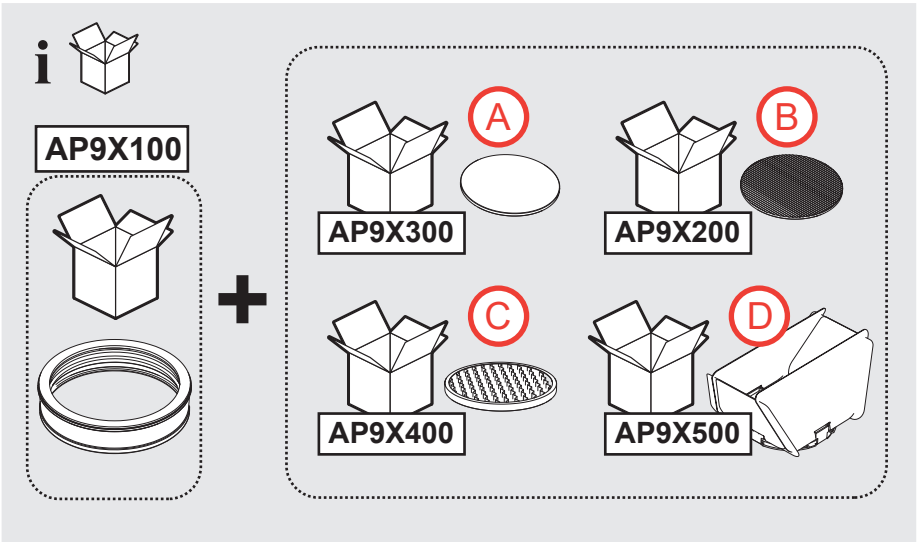

Use on TKXXX or Eutrac tracks

4a

1 = L1
2 = L2
3 = L3

4b

1 = L1
2 = L2
3 = L3

1 = L1
2 = L2
3 = L3

4c

1 = L1
2 = L2
3 = L3

5

6

7

GET IT ON
Google Play

Download on the
App Store

download the Artemide App
& find more information on
artemide.com

VECTOR 75 ACCESSORIES

VECTOR 75 ACCESSORIES