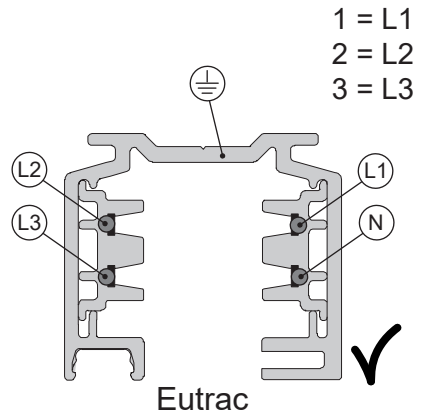

VECTOR 75 TRACK NO DIMM
VECTOR 75 TRACK DALI
VECTOR 75 TRACK BLL

design
Carlotta De Bevilacqua

i

i

	Inrush current (typ @230VAC) [A]	t_{width} measured at 50% I _{peak} [µsec]	Number of spots under same MCB		
			B16A	B20A	B25A
DALI	5	50	50	62	75
ND	5	50	50	62	75

Use on TKXXX or Eutrac tracks

4a

1 = L1
2 = L2
3 = L3

4b

1 = L1
2 = L2
3 = L3

1 = L1
2 = L2
3 = L3

4c

1 = L1
2 = L2
3 = L3