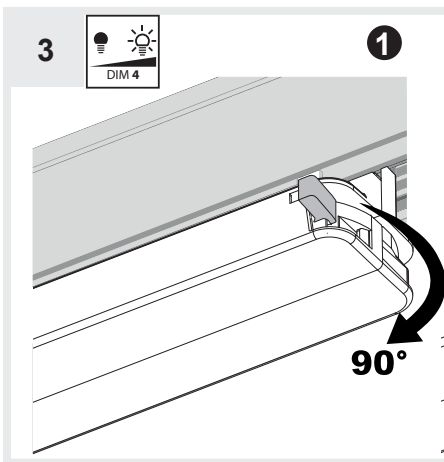

VECTOR 75 TRACK NO DIMM
VECTOR 75 TRACK DALI
VECTOR 75 TRACK BLL

design
Carlotta De Bevilacqua

i

i

	Inrush current (typ @230VAC) [A]	t_{width} measured at 50% I _{peak} [µsec]	Number of spots under same MCB		
			B16A	B20A	B25A
DALI	5	50	50	62	75
ND	5	50	50	62	75

Use on TKXXX or Eutrac tracks

4a

1 = L1
2 = L2
3 = L3

4b

1 = L1
2 = L2
3 = L3

1 = L1
2 = L2
3 = L3

4c

1 = L1
2 = L2
3 = L3