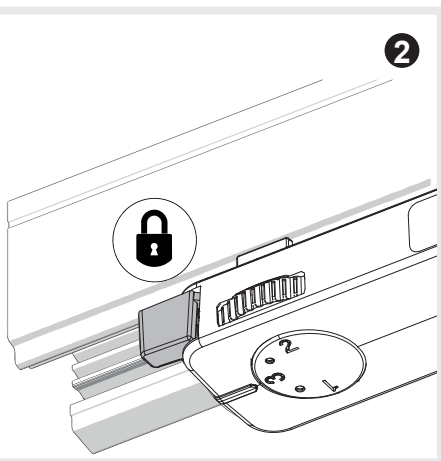

VECTOR 75 TRACK NO DIMM
VECTOR 75 TRACK DALI
VECTOR 75 TRACK BLL

design
Carlotta De Bevilacqua

i

i

	Inrush current (typ @230VAC) [A]	t_{width} measured at 50% I _{peak} [µsec]	Number of spots under same MCB		
			B16A	B20A	B25A
DALI	5	50	50	62	75
ND	5	50	50	62	75