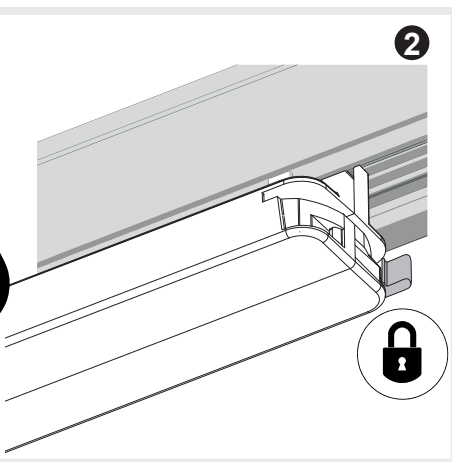

VECTOR 75 TRACK NO DIMM
VECTOR 75 TRACK DALI
VECTOR 75 TRACK BLL

design
Carlotta De Bevilacqua

i

i

	Inrush current (typ @230VAC) [A]	t_{width} measured at 50% I _{peak} [µsec]	Number of spots under same MCB		
			B16A	B20A	B25A
DALI	5	50	50	62	75
ND	5	50	50	62	75

Use on TKXXX or Eutrac tracks

4a

1 = L1
2 = L2
3 = L3

4b

1 = L1
2 = L2
3 = L3

1 = L1
2 = L2
3 = L3

4c

1 = L1
2 = L2
3 = L3