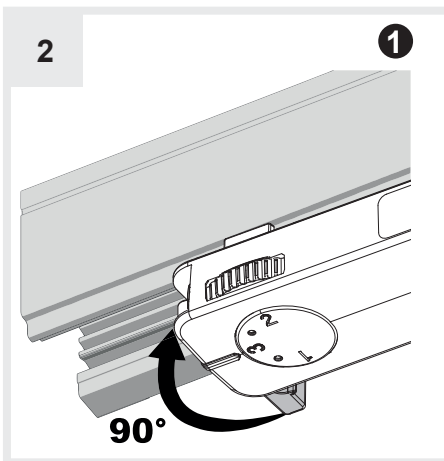

VECTOR 75 TRACK NO DIMM
VECTOR 75 TRACK DALI
VECTOR 75 TRACK BLL

design
Carlotta De Bevilacqua

i

i

	Inrush current (typ @230VAC) [A]	t_{width} measured at 50% I _{peak} [µsec]	Number of spots under same MCB		
			B16A	B20A	B25A
DALI	5	50	50	62	75
ND	5	50	50	62	75

Use on TKXXX or Eutrac tracks

4a

1 = L1
2 = L2
3 = L3

4b

1 = L1
2 = L2
3 = L3

1 = L1
2 = L2
3 = L3

4c

1 = L1
2 = L2
3 = L3