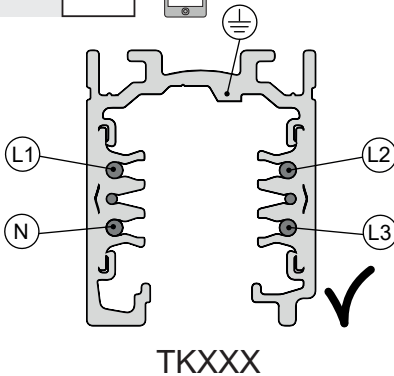

VECTOR 75 TRACK NO DIMM
VECTOR 75 TRACK DALI
VECTOR 75 TRACK BLL

design
Carlotta De Bevilacqua

i

i

	Inrush current (typ @230VAC) [A]	t_{width} measured at 50% I _{peak} [µsec]	Number of spots under same MCB		
			B16A	B20A	B25A
DALI	5	50	50	62	75
ND	5	50	50	62	75

Use on TKXXX or Eutrac tracks

4a

1 = L1
2 = L2
3 = L3

4b

1 = L1
2 = L2
3 = L3

1 = L1
2 = L2
3 = L3

4c

1 = L1
2 = L2
3 = L3