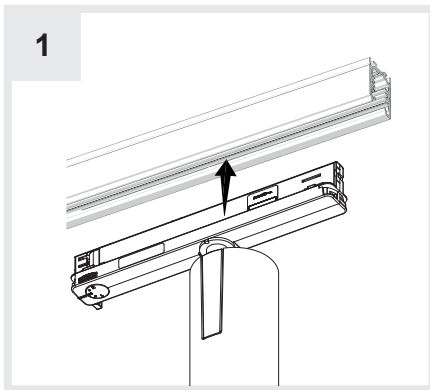

VECTOR 75 TRACK NO DIMM
VECTOR 75 TRACK DALI
VECTOR 75 TRACK BLL

design
Carlotta De Bevilacqua

i

i

	Inrush current (typ @230VAC) [A]	t_{width} measured at 50% I _{peak} [µsec]	Number of spots under same MCB		
			B16A	B20A	B25A
DALI	5	50	50	62	75
ND	5	50	50	62	75

Use on TKXXX or Eutrac tracks

4a

1 = L1
2 = L2
3 = L3

4b

1 = L1
2 = L2
3 = L3

1 = L1
2 = L2
3 = L3

4c

1 = L1
2 = L2
3 = L3