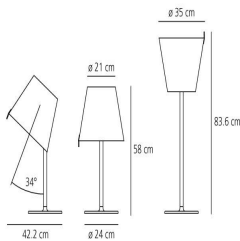

## LUMINAIRE

- Watt: **104W**
- Voltage: **220V-240V**
- Delivered lumens output: **967lm**
- CCT: **2800K**
- Efficiency: **58%**
- Efficacy: **9.3lm/W**
- CRI: **100**

## Notes

Adjustable diffuser into three different positions.

## DIMENSIONS

- Height: **cm 58**
- Diameter: **cm 35**
- Base Diameter: **cm 24**
- Max Extension Height: **cm 83.6**
- Impact Resistance: **N/D**
- Glow Wire Test: **650°**