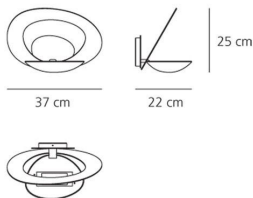

LUMINAIRE

- Watt: **230W**
- Voltage: **220V-240V**
- Delivered lumens output: **3514lm**
- Efficiency: **69%**
- Efficacy: **15.28lm/W**

Notes

DESCRIPTION

Pirce's award-winning design is one of Artemide's top sellers. Originally released in halogen, its light source has been reimagined to incorporate a high quality, energy-efficient LED light source.

Pirce is not only an elegant light source, it is an alluring decoration with a strong sense of presence turned on or off. Its slim disc merges softly into flowing twirls that spiral downwards to create alluring lighting effects.

PRODUCT CODE: 1240010A

FEATURES

- Article Code: **1240010A**
- Colour: **White**
- Installation: **Wall**
- Material: **Aluminum**
- Series: **Design Collection**
- Environment: **Indoor**
- Area contract: **Residential**
- Emission: **Indirect**
- design by: **Giuseppe Maurizio Scutellà**

DIMENSIONS

- Length: **cm 22**
- Width: **cm 37**
- Height: **cm 25**
- Glow Wire Test: **650°**

NOT INCLUDED SOURCES

- Category: **HALO**
- Number: **1**
- Lbs: **Qt-de12**
- Watt: **230W**
- Socket: **R7s**
- Color Rendering: **1a**
- Color temperature (K): **3000K**
- Duration (h): **2000h**