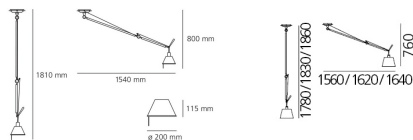

PRODUCT DATA SHEET

Tolomeo Decentrata Suspension

Cantilevered arms in polished aluminium; joints in polished aluminium; diffuser in matt aluminium or in parchment paper or silk satin fabric or stainless steel ring. The code refers to the luminaire's body only

Aluminium

Watt	CCT	Color	Code	Product name
77W - 150W	3000K	●	0629000A	Tolomeo suspension decentralized - Structure

Accessories

Code

	TOLOMEO SOSP.DEC.SOLO DIFF.METALLO	0371050A
	TOLOMEO SOSP.DEC.SOLO DIFF.PERGAMENA	0372050A
	TOLOMEO MEGA DIFF.PERG.320	0780010A
	TOLOMEO MEGA DIFF.PERG.360	0780020A
	TOLOMEO MEGA DIFF.RASO 320	0781010A
	TOLOMEO MEGA DIFF.RASO 360	0781020A
	TOLOMEO MEGA/DEC DIFFUSORE RASO D.240	0781050A