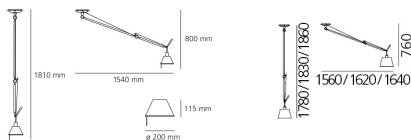

Watt	CCT	Color	Code	Product name
77W - 150W	3000K	●	0629000A	Tolomeo suspension decentralized - Structure