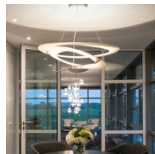

› Office WHW Hillebrand