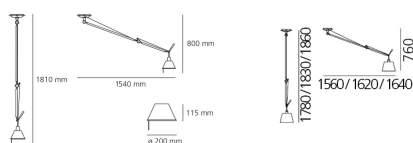

PRODUCT DATA SHEET

Tolomeo Suspension Decentralized

Cantilevered arms in polished aluminium; joints in polished aluminium; diffuser in matt aluminium or in parchment paper or silk satin fabric or stainless steel ring. The code refers to the luminaire's body only

Aluminium

Dimmable

N/D° IP20

Watt	CCT	Color	Code	Product name
77W	3000K	●	0629000A	Tolomeo suspension decentralized - Structure

Accessories

Code

	TOLOMEO SOSP.DEC.SOLO DIFF.METALLO	0371050A
	TOLOMEO SOSP.DEC.SOLO DIFF.PERGAMENA	0372050A
	TOLOMEO MEGA DIFF.PERG.320	0780010A
	TOLOMEO MEGA DIFF.PERG.360	0780020A
	TOLOMEO MEGA DIFF.RASO 320	0781010A
	TOLOMEO MEGA DIFF.RASO 360	0781020A
	TOLOMEO MEGA/DEC DIFFUSORE RASO D.240	0781050A