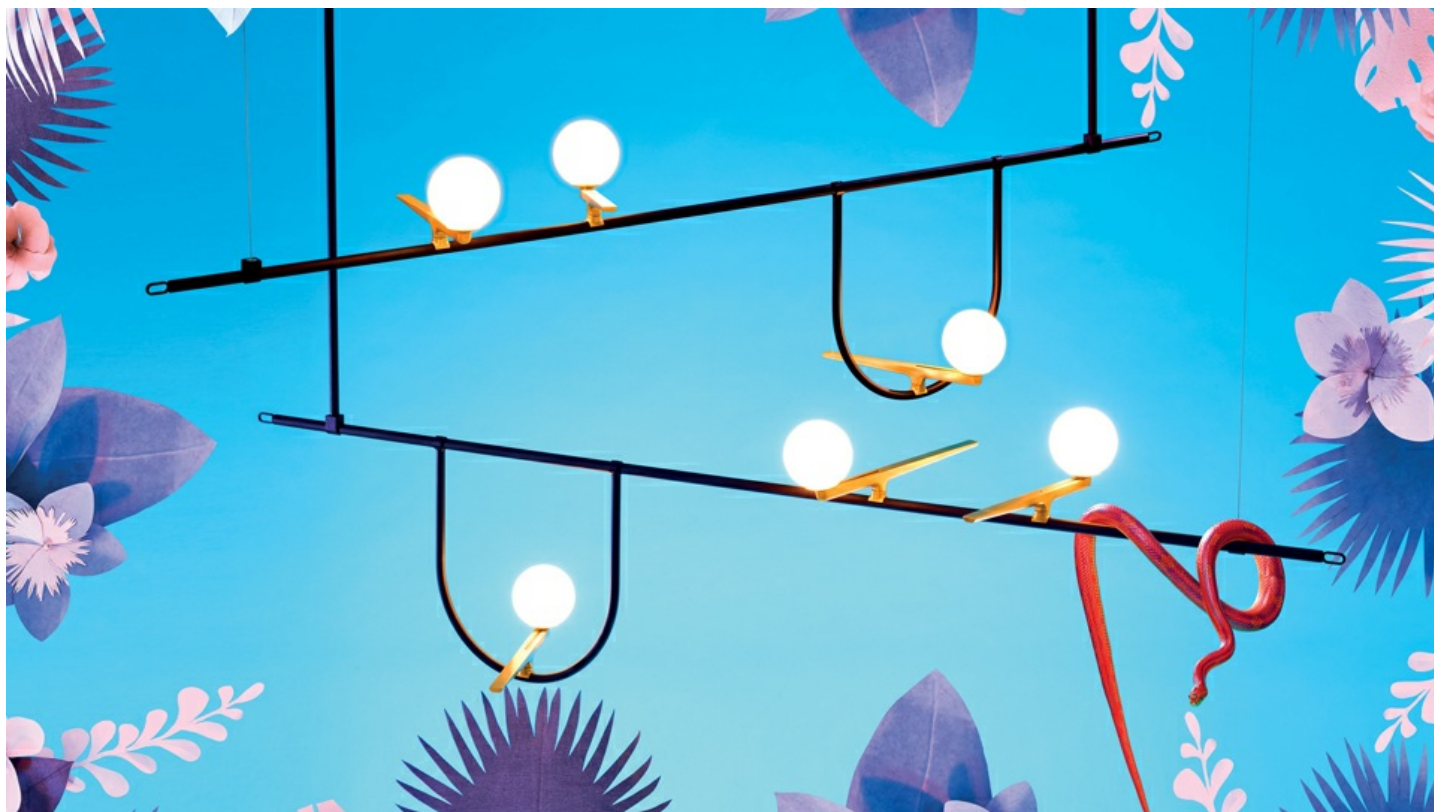

PRODUCT DATA SHEET

Yanzi

The activity of Neri&Hu is founded on constant research and the desire to work on the dynamic interaction of experience, detail, material, shape, and light, rather than adapt to stereotyped formulas. In a blend of tradition and innovation, Yanzi is a lightweight composition of graphic signs. Balanced structures, such as branches or perches, support multiple stylized figures to provide a variety of versions and qualities of light. They are iconic swallows with a brushed brass body, with their head like a white glass sphere enclosing light, either flying free or contained in glass cages. There is unique sensibility in matching warm and cold, essential yet refined materials. Yanzi is an open system, ideal for creating lightweight compositions and light landscapes that animate any space with an elegant poetic attitude.

Brass

LED Suspension

IP20

Watt	Luminous Flux (lm)	CCT	Color	Code	Product name
7W	500lm	3000K	●	NEW *	Yanzi suspension
21W	1500lm	3000K	●	NEW *	Yanzi suspension 2
			●	NEW *	Yanzi suspension 1

* The product is not yet available.