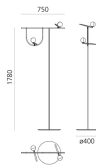

LED Table

IP20

Watt	Length	Luminous Flux (lm)	CCT	Color	Code	Product name
7W	28 cm	500lm	3000K	●	NEW *	Yanzi table

* The product is not yet available.

LED Floor

IP20

Watt	Length	Luminous Flux (lm)	CCT	Color	Code	Product name
14W	75 cm	1000lm	3000K	●	NEW *	Yanzi floor