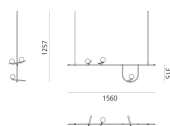

Brass

LED Suspension

IP20

Watt	Luminous Flux (lm)	CCT	Color	Code	Product name
7W	500lm	3000K	●	NEW *	Yanzi suspension
21W	1500lm	3000K	●	NEW *	Yanzi suspension 2
			●	NEW *	Yanzi suspension 1

* The product is not yet available.

LED Table

IP20

Watt	Length	Luminous Flux (lm)	CCT	Color	Code	Product name
7W	28 cm	500lm	3000K	●	NEW *	Yanzi table

* The product is not yet available.

LED Floor

IP20

Watt	Length	Luminous Flux (lm)	CCT	Color	Code	Product name
14W	75 cm	1000lm	3000K	●	NEW *	Yanzi floor