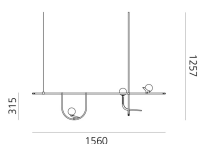

PRODUCT DATA SHEET

Yanzi

The activity of Neri&Hu is founded on constant research and the desire to work on the dynamic interaction of experience, detail, material, shape, and light, rather than adapt to stereotyped formulas. In a blend of tradition and innovation, Yanzi is a lightweight composition of graphic signs. Balanced structures, such as branches or perches, support multiple stylized figures to provide a variety of versions and qualities of light. They are iconic swallows with a brushed brass body, with their head like a white glass sphere enclosing light, either flying free or contained in glass cages. There is unique sensibility in matching warm and cold, essential yet refined materials. Yanzi is an open system, ideal for creating lightweight compositions and light landscapes that animate any space with an elegant poetic attitude.

Brass

LED Suspension

Watt	Length	Luminous Flux (lm)	CCT	Color	Code	Product name
7W	cm	500lm	3000K	●	NEW *	Yanzi suspension
21W	156 cm	1500lm	3000K	●	NEW *	Yanzi suspension 2
				●	NEW *	Yanzi suspension 1

⚡ IP20