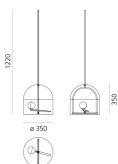

PRODUCT DATA SHEET

Yanzi

The activity of Neri&Hu is founded on constant research and the desire to work on the dynamic interaction of experience, detail, material, shape, and light, rather than adapt to stereotyped formulas. In a blend of tradition and innovation, Yanzi is a lightweight composition of graphic signs. Balanced structures, such as branches or perches, support multiple stylized figures to provide a variety of versions and qualities of light. They are iconic swallows with a brushed brass body, with their head like a white glass sphere enclosing light, either flying free or contained in glass cages. There is unique sensibility in matching warm and cold, essential yet refined materials. Yanzi is an open system, ideal for creating lightweight compositions and light landscapes that animate any space with an elegant poetic attitude.

Brass

LED Suspension

Watt	Length	Luminous Flux (lm)	CCT	Color	Code	Product name
7W	cm	500lm	3000K	●	NEW *	Yanzi suspension
21W	156 cm	1500lm	3000K	●	NEW *	Yanzi suspension 2
				●	NEW *	Yanzi suspension 1

⚡ IP20