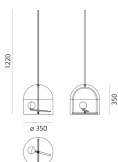

Brass

LED Suspension

IP20

Watt	Luminous Flux (lm)	CCT	Color	Code	Product name
7W	500lm	3000K	●	NEW *	Yanzi suspension
21W	1500lm	3000K	●	NEW *	Yanzi suspension 2
			●	NEW *	Yanzi suspension 1

* The product is not yet available.

LED Table

IP20

Watt	Length	Luminous Flux (lm)	CCT	Color	Code	Product name
7W	28 cm	500lm	3000K	●	NEW *	Yanzi table

* The product is not yet available.

LED Floor

IP20

Watt	Length	Luminous Flux (lm)	CCT	Color	Code	Product name
14W	75 cm	1000lm	3000K	●	NEW *	Yanzi floor