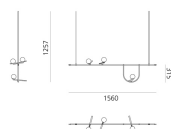

PRODUCT DATA SHEET

Yanzi

The activity of Neri&Hu is founded on constant research and the desire to work on the dynamic interaction of experience, detail, material, shape, and light, rather than adapt to stereotyped formulas. In a blend of tradition and innovation, Yanzi is a lightweight composition of graphic signs. Balanced structures, such as branches or perches, support multiple stylized figures to provide a variety of versions and qualities of light. They are iconic swallows with a brushed brass body, with their head like a white glass sphere enclosing light, either flying free or contained in glass cages. There is unique sensibility in matching warm and cold, essential yet refined materials. Yanzi is an open system, ideal for creating lightweight compositions and light landscapes that animate any space with an elegant poetic attitude.

Brass

LED Suspension

Watt	Length	Luminous Flux (lm)	CCT	Color	Code	Product name
7W	cm	500lm	3000K	●	NEW *	Yanzi suspension
21W	156 cm	1500lm	3000K	●	NEW *	Yanzi suspension 2
				●	NEW *	Yanzi suspension 1

⚡ IP20