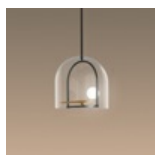

PRODUCT DATA SHEET

Yanzi

The activity of Neri&Hu is founded on constant research and the desire to work on the dynamic interaction of experience, detail, material, shape, and light, rather than adapt to stereotyped formulas. In a blend of tradition and innovation, Yanzi is a lightweight composition of graphic signs. Balanced structures, such as branches or perches, support multiple stylized figures to provide a variety of versions and qualities of light. They are iconic swallows with a brushed brass body, with their head like a white glass sphere enclosing light, either flying free or contained in glass cages. There is unique sensibility in matching warm and cold, essential yet refined materials. Yanzi is an open system, ideal for creating lightweight compositions and light landscapes that animate any space with an elegant poetic attitude.

Brass

LED Suspension

IP20

Watt	Luminous Flux (lm)	CCT	Color	Code	Product name
7W	500lm	3000K	●	NEW *	Yanzi suspension
21W	1500lm	3000K	●	NEW *	Yanzi suspension 2
			●	NEW *	Yanzi suspension 1

* The product is not yet available.