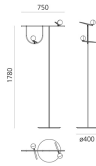

## LED Table

IP20

Watt	Length	Luminous Flux (lm)	CCT	Color	Code	Product name
7W	27.6 cm	500lm	3000K	●	NEW *	Yanzi table

\* The product is not yet available.

## LED Floor

IP20

Watt	Length	Luminous Flux (lm)	CCT	Color	Code	Product name
14W	75 cm	1000lm	3000K	●	NEW *	Yanzi floor

\* The product is not yet available.