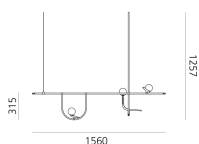

Brass

LED Suspension

IP20

Watt	Luminous Flux (lm)	CCT	Color	Code	Product name
7W	500lm	3000K	●	NEW *	Yanzi suspension
21W	1500lm	3000K	●	NEW *	Yanzi suspension 2
			●	NEW *	Yanzi suspension 1

* The product is not yet available.

LED Table

IP20

Watt	Length	Luminous Flux (lm)	CCT	Color	Code	Product name
7W	28 cm	500lm	3000K	●	NEW *	Yanzi table

* The product is not yet available.

LED Floor

IP20

Watt	Length	Luminous Flux (lm)	CCT	Color	Code	Product name
14W	75 cm	1000lm	3000K	●	NEW *	Yanzi floor