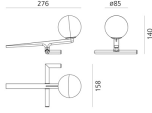

## LED Table

IP20

Watt	Length	Luminous Flux (lm)	CCT	Color	Code	Product name
7W	27.6 cm	500lm	3000K	●	NEW *	Yanzi table

\* The product is not yet available.