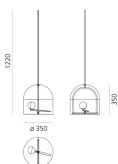

Brass

LED Suspension

IP20

Watt	Length	Luminous Flux (lm)	CCT	Color	Code	Product name
7W	cm	500lm	3000K	●	NEW *	Yanzi suspension
21W	156 cm	1500lm	3000K	●	NEW *	Yanzi suspension 2
				●	NEW *	Yanzi suspension 1