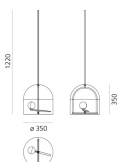

Brass

LED Suspension

IP20

Watt	Length	Luminous Flux (lm)	CCT	Color	Code	Product name
7W	cm	500lm	3000K	●	NEW *	Yanzi suspension
21W	156 cm	1500lm	3000K	●	NEW *	Yanzi suspension 2
				●	NEW *	Yanzi suspension 1