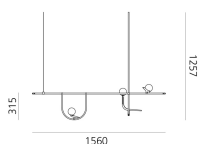

Watt	Luminous Flux (lm)	CCT	Color	Code	Product name
7W	500lm	3000K		NEW *	Yanzi Suspension
21W	1500lm	3000K		NEW *	Yanzi Suspension 2
				NEW *	Yanzi Suspension 1