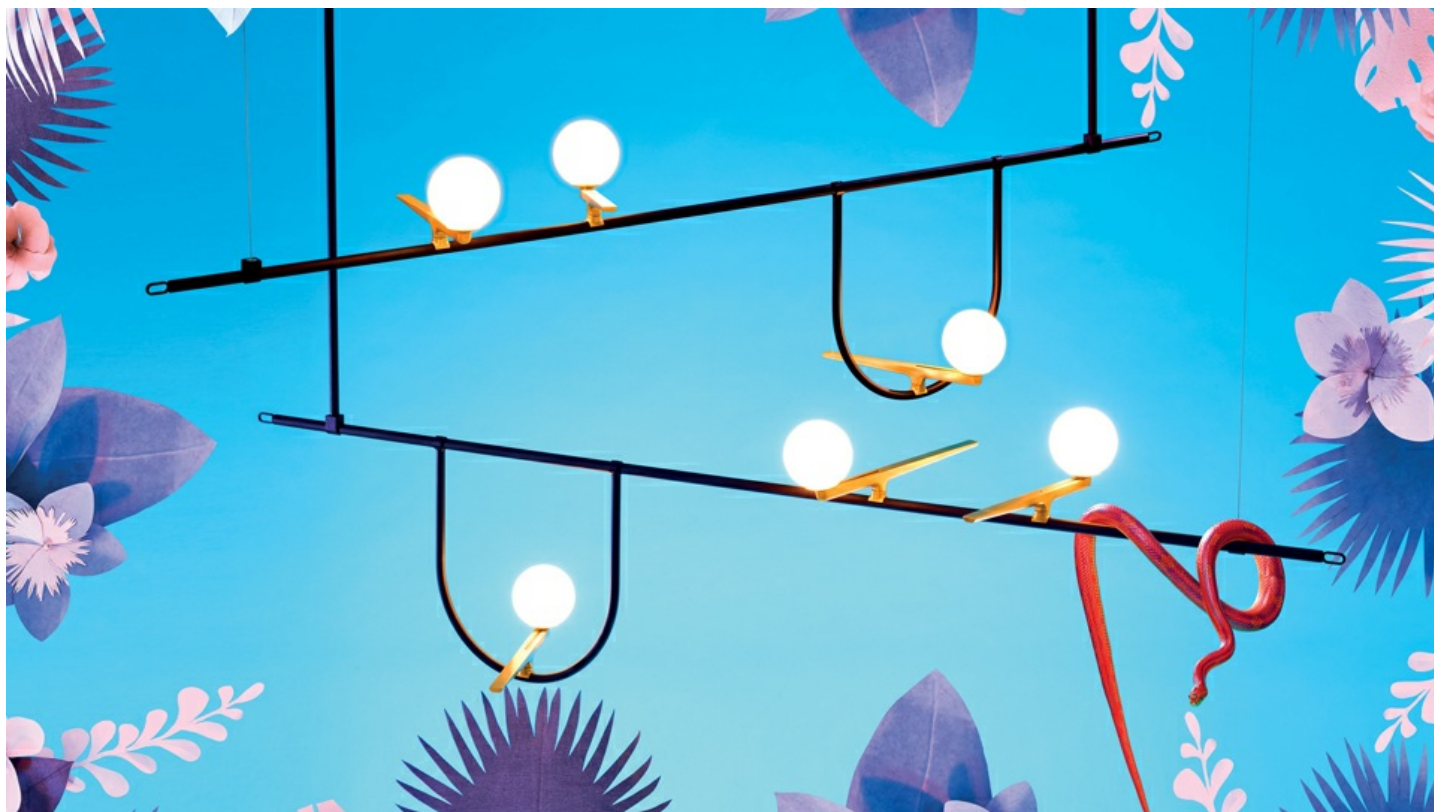

PRODUCT DATA SHEET

Yanzi

The activity of Neri&Hu is founded on constant research and the desire to work on the dynamic interaction of experience, detail, material, shape, and light, rather than adapt to stereotyped formulas. In a blend of tradition and innovation, Yanzi is a lightweight composition of graphic signs. Balanced structures, such as branches or perches, support multiple stylized figures to provide a variety of versions and qualities of light. They are iconic swallows with a brushed brass body, with their head like a white glass sphere enclosing light, either flying free or contained in glass cages. There is unique sensibility in matching warm and cold, essential yet refined materials. Yanzi is an open system, ideal for creating lightweight compositions and light landscapes that animate any space with an elegant poetic attitude.

Brass

LED Suspension

Watt	Length	Luminous Flux (lm)	CCT	Color	Code	Product name
7W	cm	500lm	3000K	●	NEW *	Yanzi suspension
21W	156 cm	1500lm	3000K	●	NEW *	Yanzi suspension 2
				●	NEW *	Yanzi suspension 1

⚡ IP20

* The product is not yet available.

LED Table

IP20

Watt	Length	Luminous Flux (lm)	CCT	Color	Code	Product name
7W	28 cm	500lm	3000K	●	NEW *	Yanzi table

* The product is not yet available.

LED Floor

IP20