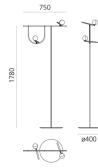

## LED Table

IP20

Watt	Length	Luminous Flux (lm)	CCT	Color	Code	Product name
7W	28 cm	500lm	3000K	●	NEW *	Yanzi Table

\* The product is not yet available.

## LED Floor

IP20

Watt	Length	Luminous Flux (lm)	CCT	Color	Code	Product name
14W	75 cm	1000lm	3000K	●	NEW *	Yanzi Floor

\* The product is not yet available.