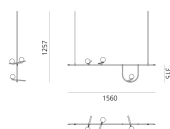

Brass

LED Suspension

IP20

Watt	Length	Luminous Flux (lm)	CCT	Color	Code	Product name
7W	cm	500lm	3000K	●	NEW *	Yanzi suspension
21W	156 cm	1500lm	3000K	●	NEW *	Yanzi suspension 2
				●	NEW *	Yanzi suspension 1

## LED Table

IP20

Watt	Length	Luminous Flux (lm)	CCT	Color	Code	Product name
7W	27.6 cm	500lm	3000K	●	NEW *	Yanzi table

\* The product is not yet available.