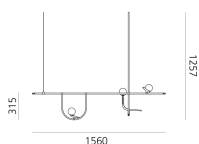

Brass

LED Suspension

Watt	Length	Luminous Flux (lm)	CCT	Color	Code	Product name
7W	cm	500lm	3000K	●	NEW *	Yanzi suspension
21W	156 cm	1500lm	3000K	●	NEW *	Yanzi suspension 2
				●	NEW *	Yanzi suspension 1

⚡ IP20

* The product is not yet available.

LED Table

IP20

Watt	Length	Luminous Flux (lm)	CCT	Color	Code	Product name
7W	28 cm	500lm	3000K	●	NEW *	Yanzi table

* The product is not yet available.

LED Floor

IP20