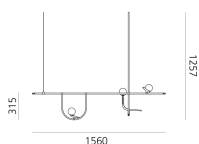

Brass

LED Suspension

IP20

Watt	Length	Luminous Flux (lm)	CCT	Color	Code	Product name
7W	cm	500lm	3000K	●	NEW *	Yanzi suspension
21W	156 cm	1500lm	3000K	●	NEW *	Yanzi suspension 2
				●	NEW *	Yanzi suspension 1

## LED Table

IP20

Watt	Length	Luminous Flux (lm)	CCT	Color	Code	Product name
7W	27.6 cm	500lm	3000K	●	NEW *	Yanzi table

\* The product is not yet available.