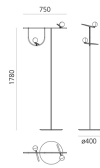

## LED Table

IP20

Watt	Length	Luminous Flux (lm)	CCT	Color	Code	Product name
7W	27.6 cm	500lm	3000K	●	NEW *	Yanzi table

\* The product is not yet available.

## LED Floor

IP20

Watt	Length	Luminous Flux (lm)	CCT	Color	Code	Product name
14W	75 cm	1000lm	3000K	●	NEW *	Yanzi floor

\* The product is not yet available.