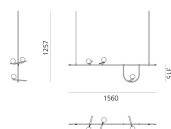

Brass

LED Suspension

Watt	Length	Luminous Flux (lm)	CCT	Color	Code	Product name
7W	cm	500lm	3000K	●	NEW *	Yanzi suspension
21W	156 cm	1500lm	3000K	●	NEW *	Yanzi suspension 2
				●	NEW *	Yanzi suspension 1

⚡ IP20

* The product is not yet available.

LED Table

IP20

Watt	Length	Luminous Flux (lm)	CCT	Color	Code	Product name
7W	28 cm	500lm	3000K	●	NEW *	Yanzi table

* The product is not yet available.

LED Floor

IP20