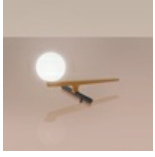

* The product is not yet available.

LED Table

IP20