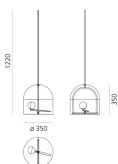

Brass

LED Suspension

Watt	Length	Luminous Flux (lm)	CCT	Color	Code	Product name
7W	cm	500lm	3000K	●	NEW *	Yanzi suspension
21W	156 cm	1500lm	3000K	●	NEW *	Yanzi suspension 2
				●	NEW *	Yanzi suspension 1

⚡ IP20

* The product is not yet available.

LED Table

IP20

Watt	Length	Luminous Flux (lm)	CCT	Color	Code	Product name
7W	28 cm	500lm	3000K	●	NEW *	Yanzi table

* The product is not yet available.

LED Floor

IP20