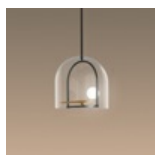

PRODUCT DATA SHEET

Yanzi

The activity of Neri&Hu is founded on constant research and the desire to work on the dynamic interaction of experience, detail, material, shape, and light, rather than adapt to stereotyped formulas. In a blend of tradition and innovation, Yanzi is a lightweight composition of graphic signs. Balanced structures, such as branches or perches, support multiple stylized figures to provide a variety of versions and qualities of light. They are iconic swallows with a brushed brass body, with their head like a white glass sphere enclosing light, either flying free or contained in glass cages. There is unique sensibility in matching warm and cold, essential yet refined materials. Yanzi is an open system, ideal for creating lightweight compositions and light landscapes that animate any space with an elegant poetic attitude.

Brass

LED Suspension

IP20

Watt	Length	Luminous Flux (lm)	CCT	Color	Code	Product name
7W	cm	500lm	3000K	●	NEW *	Yanzi suspension
21W	156 cm	1500lm	3000K	●	NEW *	Yanzi suspension 2
				●	NEW *	Yanzi suspension 1