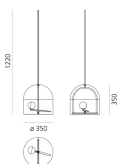

Watt	Luminous Flux (lm)	CCT	Color	Code	Product name
7W	500lm	3000K		NEW *	Yanzi Suspension
21W	1500lm	3000K		NEW *	Yanzi Suspension 2
				NEW *	Yanzi Suspension 1