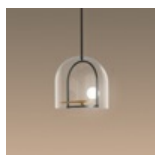

PRODUCT DATA SHEET

Yanzi

The activity of Neri&Hu is founded on constant research and the desire to work on the dynamic interaction of experience, detail, material, shape, and light, rather than adapt to stereotyped formulas. In a blend of tradition and innovation, Yanzi is a lightweight composition of graphic signs. Balanced structures, such as branches or perches, support multiple stylized figures to provide a variety of versions and qualities of light. They are iconic swallows with a brushed brass body, with their head like a white glass sphere enclosing light, either flying free or contained in glass cages. There is unique sensibility in matching warm and cold, essential yet refined materials. Yanzi is an open system, ideal for creating lightweight compositions and light landscapes that animate any space with an elegant poetic attitude.

Brass

LED Suspension

Watt	Length	Luminous Flux (lm)	CCT	Color	Code	Product name
7W	cm	500lm	3000K	●	NEW *	Yanzi suspension
21W	156 cm	1500lm	3000K	●	NEW *	Yanzi suspension 2
				●	NEW *	Yanzi suspension 1