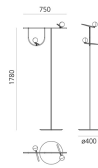

Brass

LED Suspension

Watt	Length	Luminous Flux (lm)	CCT	Color	Code	Product name
7W	cm	500lm	3000K	●	NEW *	Yanzi suspension
21W	156 cm	1500lm	3000K	●	NEW *	Yanzi suspension 2
				●	NEW *	Yanzi suspension 1

⚡ IP20

* The product is not yet available.

LED Table

IP20

Watt	Length	Luminous Flux (lm)	CCT	Color	Code	Product name
7W	28 cm	500lm	3000K	●	NEW *	Yanzi table

* The product is not yet available.

LED Floor

IP20

Watt	Length	Luminous Flux (lm)	CCT	Color	Code	Product name
14W	75 cm	1000lm	3000K	●	NEW *	Yanzi floor

* The product is not yet available.

Designers

Neri & Hu