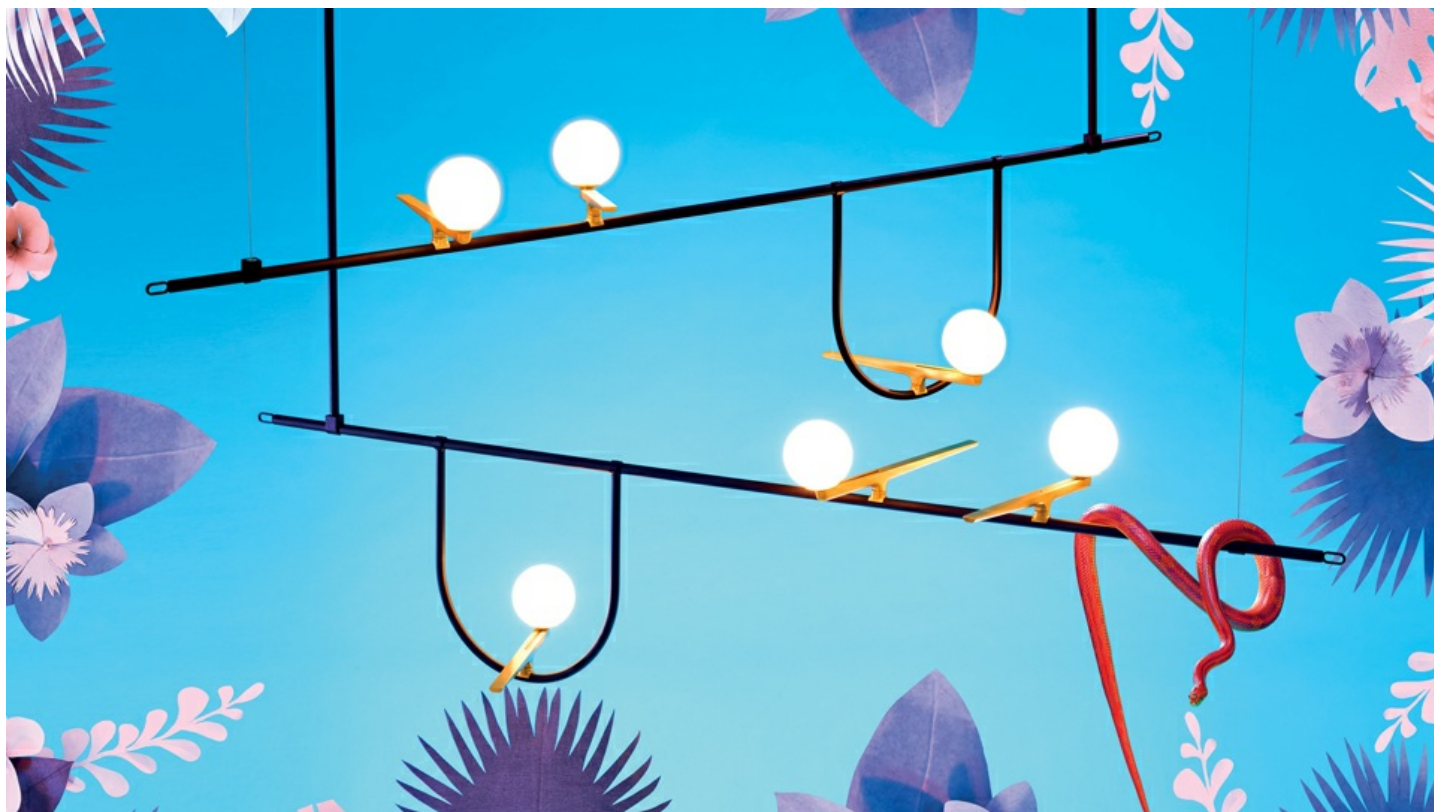

### Yanzi

The activity of Neri&Hu is founded on constant research and the desire to work on the dynamic interaction of experience, detail, material, shape, and light, rather than adapt to stereotyped formulas. In a blend of tradition and innovation, Yanzi is a lightweight composition of graphic signs. Balanced structures, such as branches or perches, support multiple stylized figures to provide a variety of versions and qualities of light. They are iconic swallows with a brushed brass body, with their head like a white glass sphere enclosing light, either flying free or contained in glass cages. There is unique sensibility in matching warm and cold, essential yet refined materials. Yanzi is an open system, ideal for creating lightweight compositions and light landscapes that animate any space with an elegant poetic attitude.