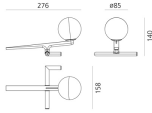

Brass

LED Suspension

IP20

Watt	Length	Luminous Flux (lm)	CCT	Color	Code	Product name
7W	cm	500lm	3000K	●	NEW *	Yanzi suspension
21W	156 cm	1500lm	3000K	●	NEW *	Yanzi suspension 2
				●	NEW *	Yanzi suspension 1

## LED Table

IP20

Watt	Length	Luminous Flux (lm)	CCT	Color	Code	Product name
7W	27.6 cm	500lm	3000K	●	NEW *	Yanzi table

\* The product is not yet available.