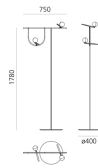

## LED Table

IP20

Watt	Length	Luminous Flux (lm)	CCT	Color	Code	Product name
7W	27.6 cm	500lm	3000K	●	NEW *	Yanzi table

\* The product is not yet available.

## LED Floor

IP20

Watt	Length	Luminous Flux (lm)	CCT	Color	Code	Product name
14W	75 cm	1000lm	3000K	●	NEW *	Yanzi floor

\* The product is not yet available.