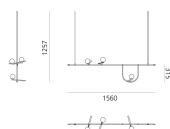

Watt	Luminous Flux (lm)	CCT	Color	Code	Product name
7W	500lm	3000K		NEW *	Yanzi Suspension
21W	1500lm	3000K		NEW *	Yanzi Suspension 2
				NEW *	Yanzi Suspension 1