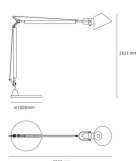

PRODUCT DATA SHEET

Tolomeo XXL

The famous Tolomeo, icon of the Italian Design, becomes giant. In scale 4:1 relative to the table model, it's both indoor and outdoor. Base made up of mass-coloured concrete; mobile-arm structure in extruded EN-AW-6060 aluminium with bright anodizing treatment; diffuser in mass-pigmented polypropylene, screen in light-diffusing silkscreened methacrylate, reflector in painted aluminium; polished-painted articulations in die-cast EN-AB 46100 aluminium; adjustment system in AISI 316 stainless steel; silicone seal gaskets.

Silver Grey

FLUO Floor

ND° IP65

Watt	Length	CCT	Color	Code	Product name
2x57W	292 cm	3000K		1532010A	Tolomeo XXL with base - Fluo
				1535010A	Tolomeo XXL with fixed support - Fluo

Designers

› Michele De Lucchi