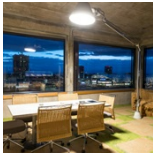

› Speicher 7