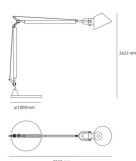

Silver Grey

FLUO Floor

VF PG ND° IP65

Watt	Length	CCT	Color	Code	Product name
2x57W	292 cm	3000K	●	1532010A	Tolomeo XXL with base - Fluo
			●	1535010A	Tolomeo XXL with fixed support - Fluo