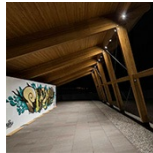

› Student Service
Centre