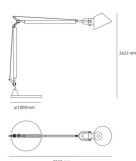

Watt	Length	CCT	Color	Code	Product name
2x57W	292 cm	3000K	●	1532010A	Tolomeo XXL with base - Fluo
			●	1535010A	Tolomeo XXL with fixed support - Fluo