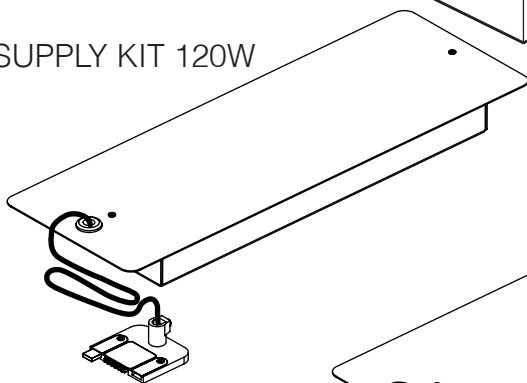

**100% SUSPENSION**

**100% SUSPENSION BASIC**

**suspension**

Ross Lovegrove | 2011

**DANESE**

**MILANO**

SUPPLY KIT 40W

SUPPLY KIT 120W