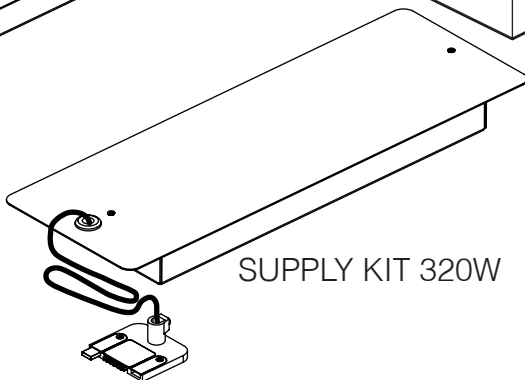

**100% SUSPENSION**

**100% SUSPENSION BASIC**

**suspension**

Ross Lovegrove | 2011

**DANESE**

**MILANO**

SUPPLY KIT 40W

SUPPLY KIT 120W