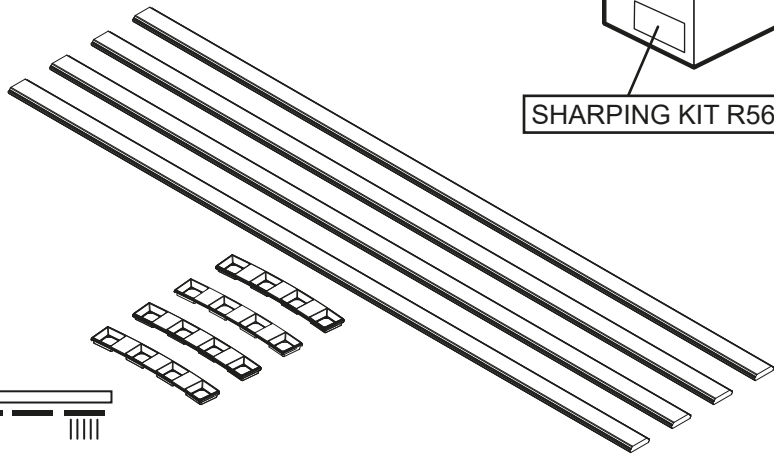

16

17

Ø 1122

SHARPING KIT R561

Sharpening

Ø 1500

SHARPING KIT R750

Sharpening