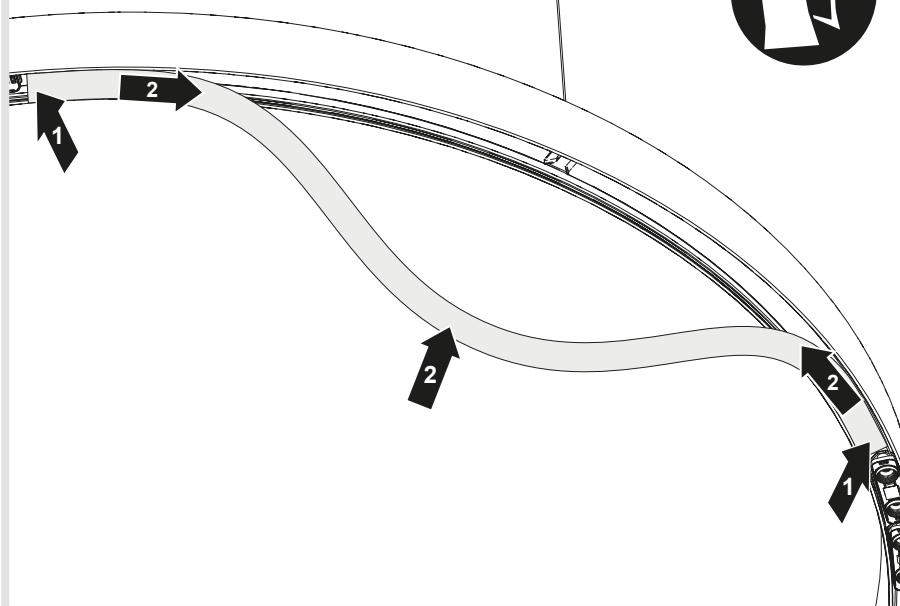

20

Sharpening