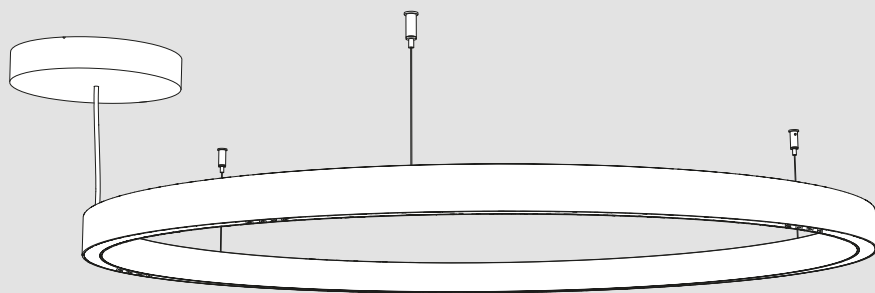

20

Sharpening