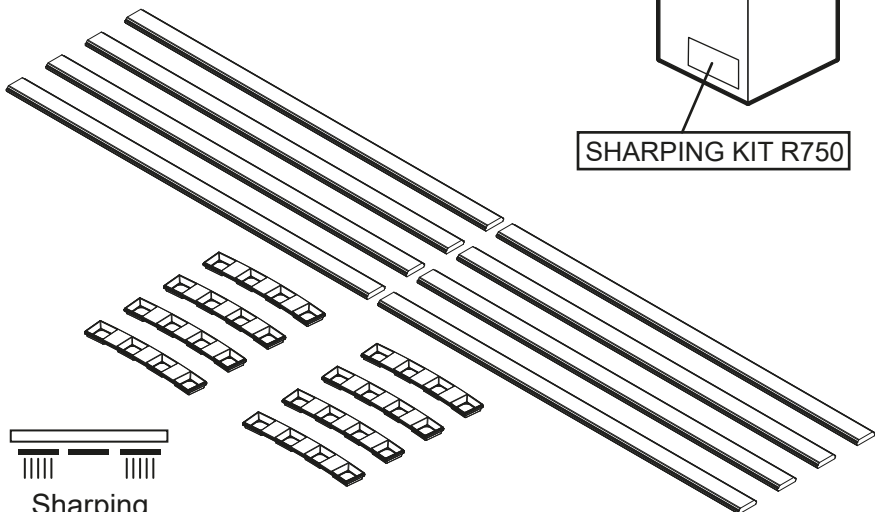

16

17

Ø 1122

SHARPING KIT R561

Sharpening

Ø 1500

SHARPING KIT R750

Sharpening