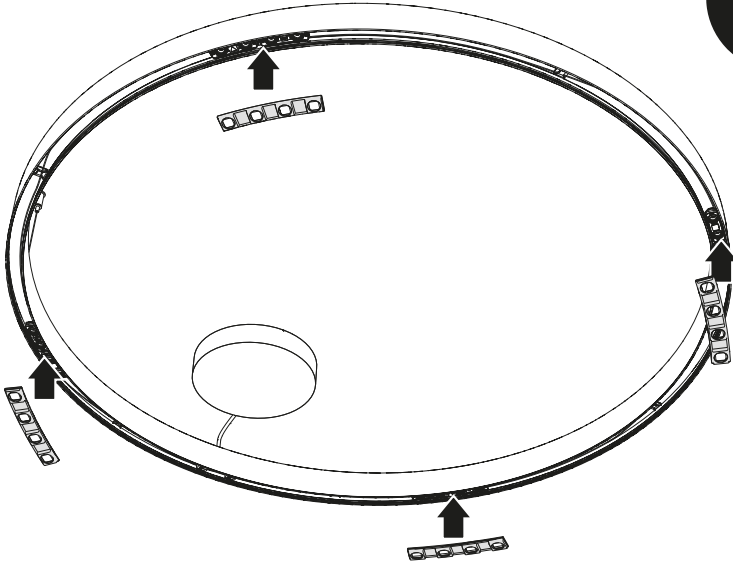

12

Ø 1122

SHARPING KIT R561

Sharpening

Ø 1500

SHARPING KIT R750

Sharpening

11