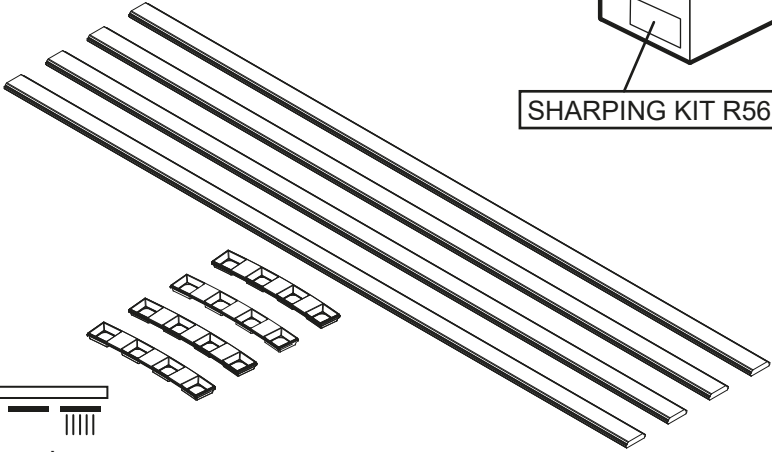

12

Ø 1122

SHARPING KIT R561

Sharpening

Ø 1500

SHARPING KIT R750

Sharpening

11