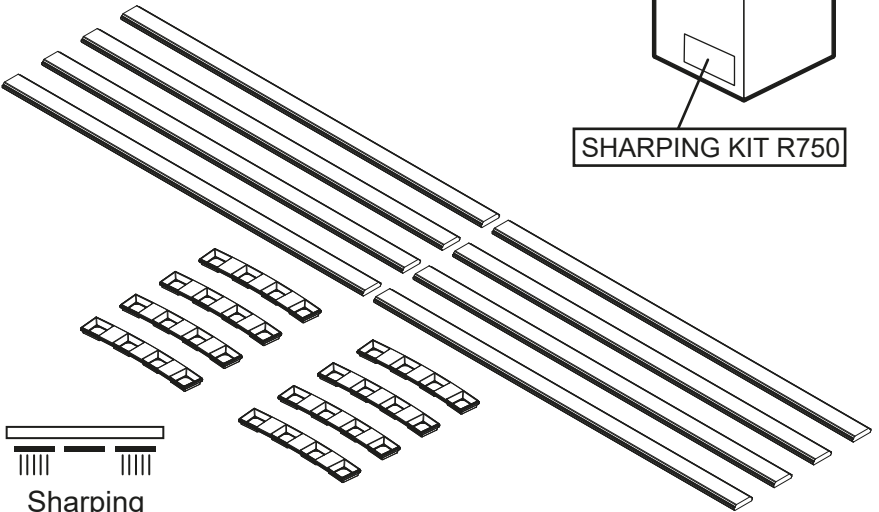

12

Ø 1122

SHARPING KIT R561

Sharpening

Ø 1500

SHARPING KIT R750

Sharpening

11