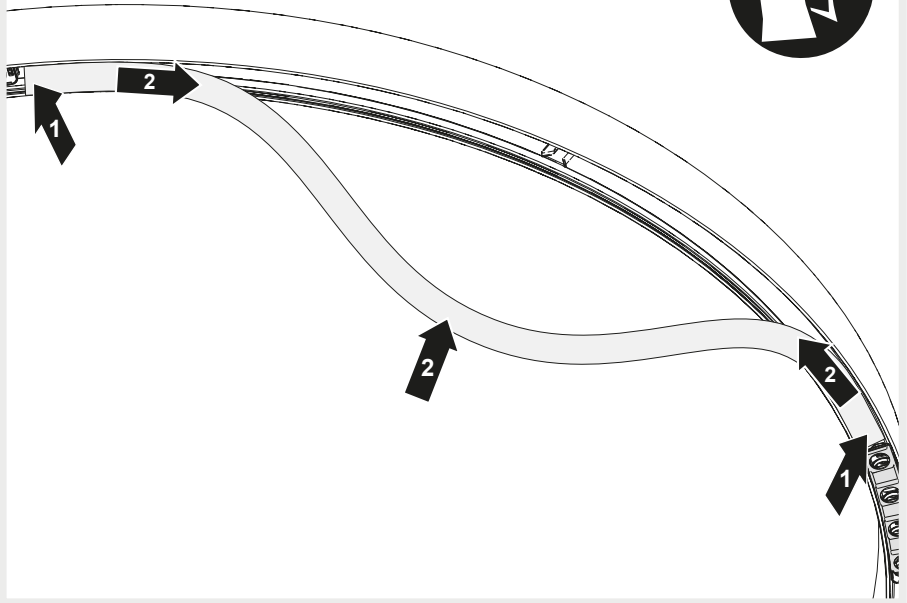

13

Sharpening