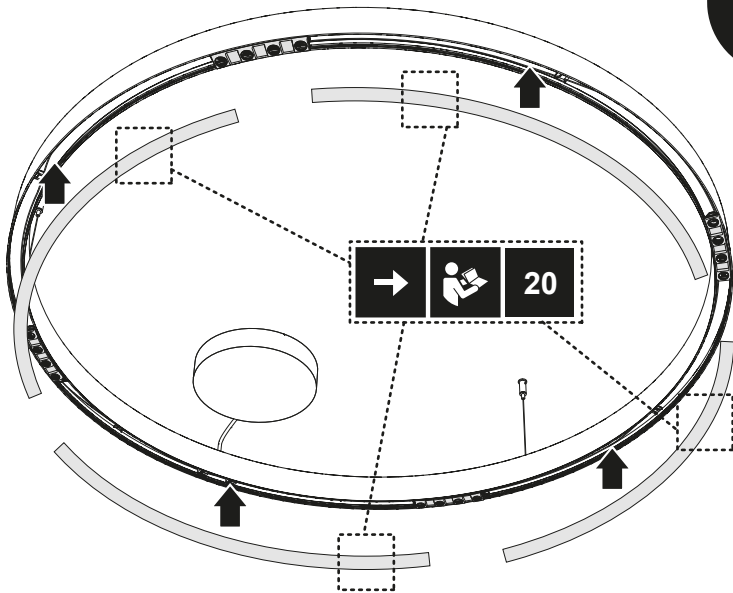

Ø 1122

SHARPING KIT R561

Sharpening

Ø 1500

SHARPING KIT R750

Sharpening

11

12