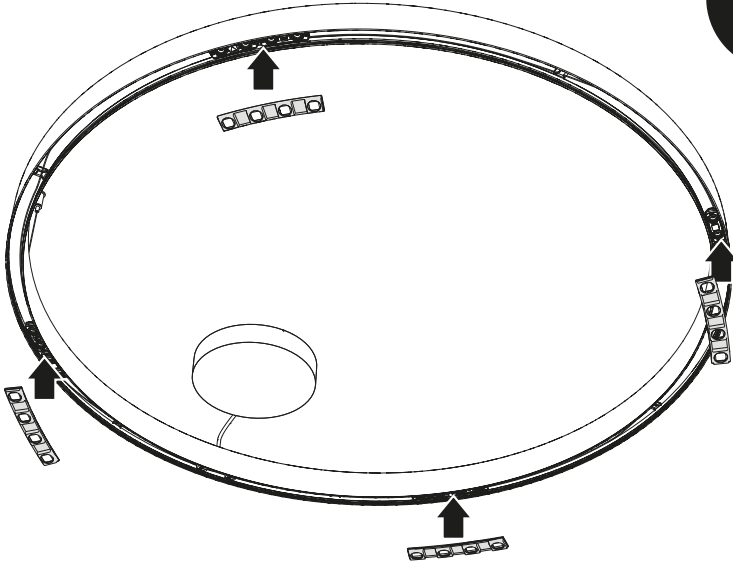

Ø 1122

SHARPING KIT R561

Sharpening

Ø 1500

SHARPING KIT R750

Sharpening

11

12