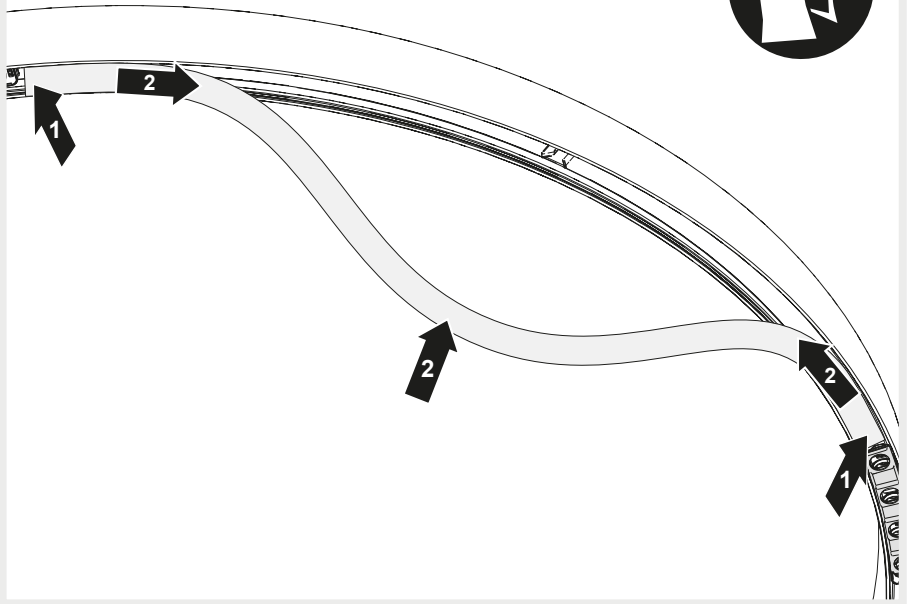

13

GET IT ON
Google Play

Download on the
App Store

Artemide App
Starting Guide

Sharpening