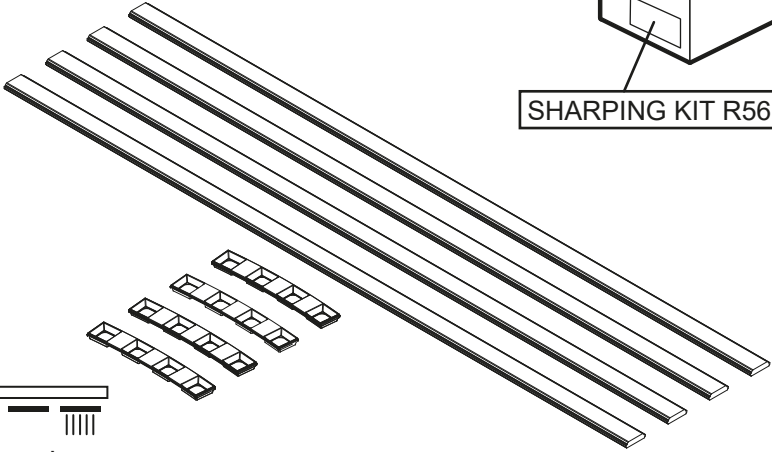

SHARPING KIT R561

Sharpening

Ø 1500