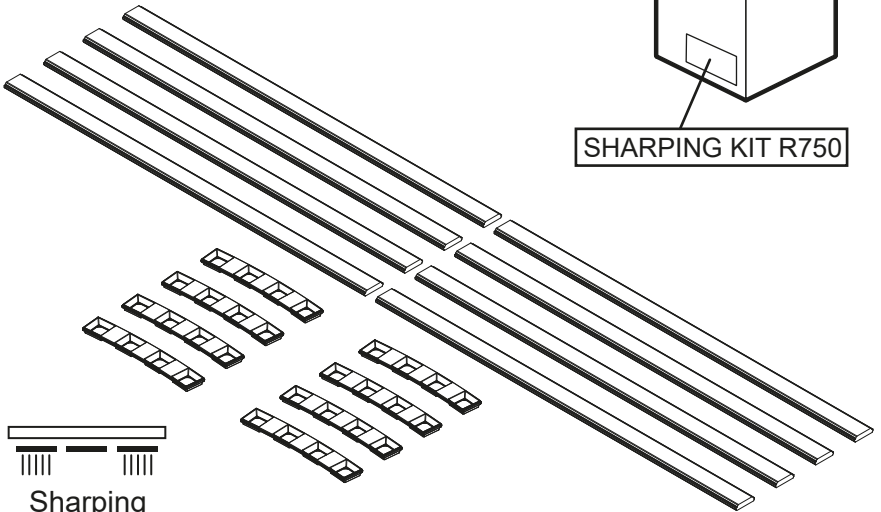

Ø 1122

SHARPING KIT R561

Sharpening

Ø 1500

SHARPING KIT R750

Sharpening

11

12