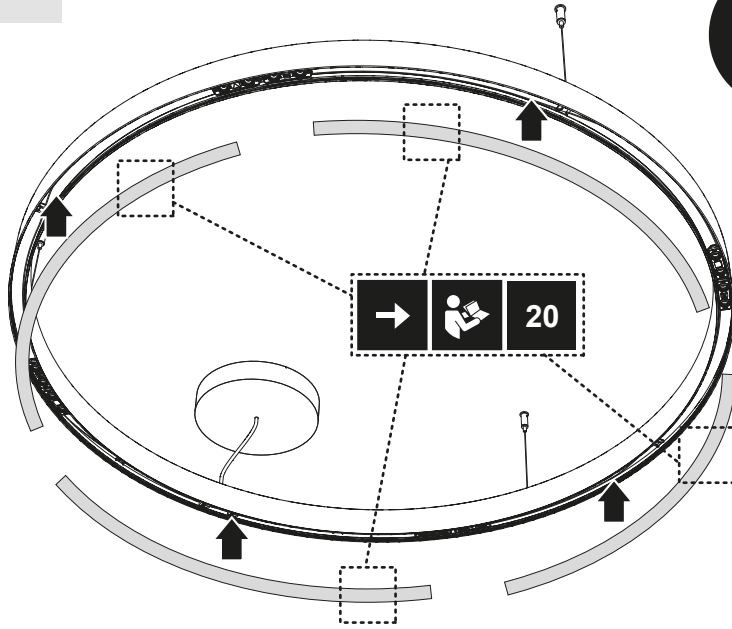

19

20

∅ 1122

SHARPING KIT R561

ø 1500

SHARPING KIT R750

18

19