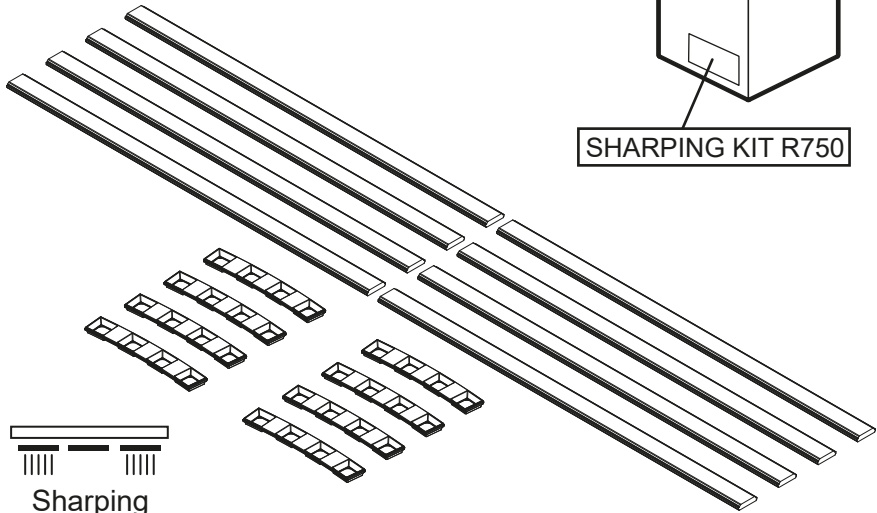

19

20

∅ 1122

SHARPING KIT R561

ø 1500

SHARPING KIT R750

18

19