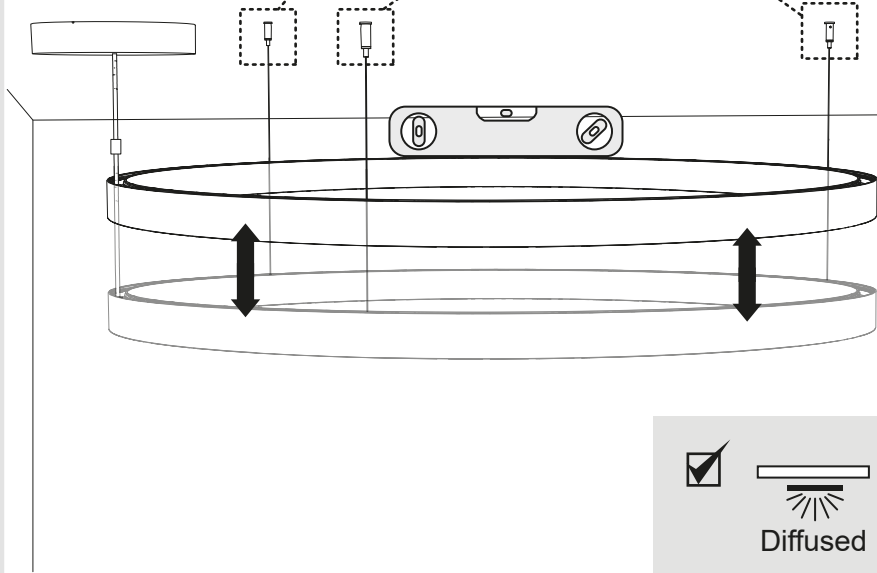

19

20

∅ 1122

SHARPING KIT R561

ø 1500

SHARPING KIT R750

18

19