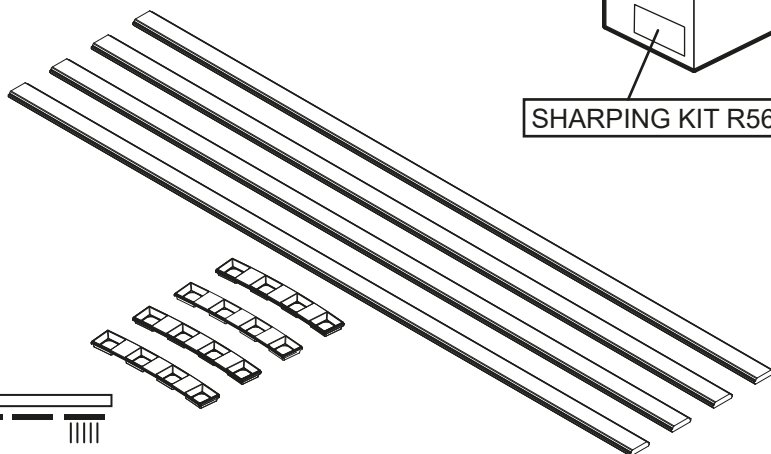

19

20

∅ 1122

SHARPING KIT R561

ø 1500

SHARPING KIT R750

18

19