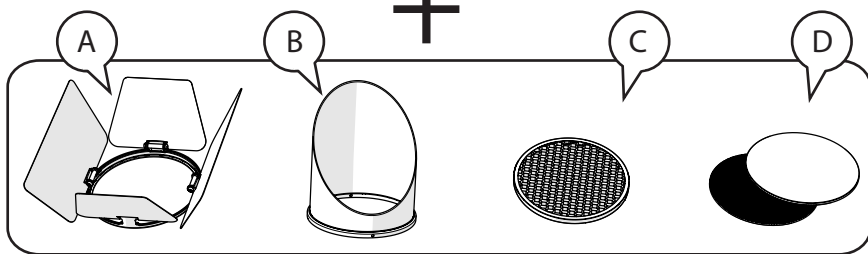

2

3

Celing version

Celing version				
X (mm)	Y (mm)	Z (mm)	H1 (mm)	H2 (mm)
100	115	4	70	130

1

2

DALI 

ON/OFF

PUSH 

switchdim Max 4

3

4

5

✓

i

1