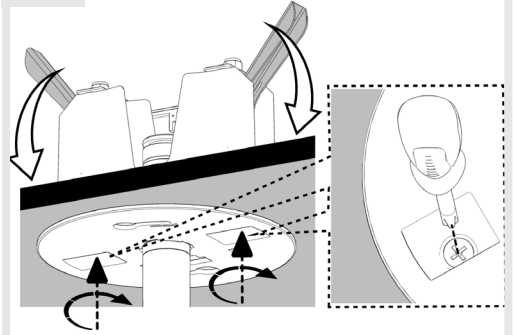

2

3

Celing version

Celing version				
X (mm)	Y (mm)	Z (mm)	H1 (mm)	H2 (mm)
100	115	4	70	130

1

2

DALI 

ON/OFF

PUSH 

switchdim Max 4

3

4

5

✓

i

1