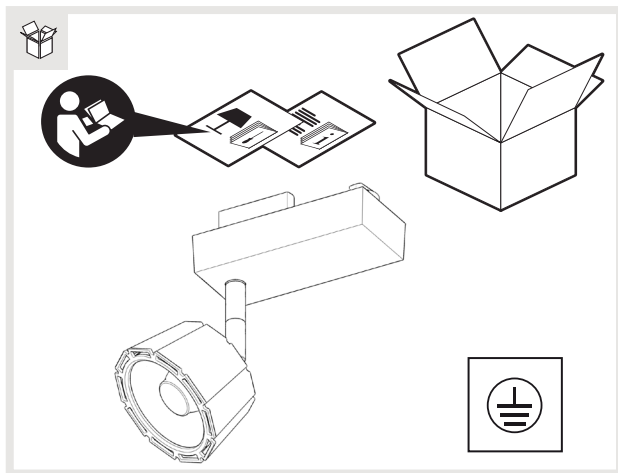

Track version