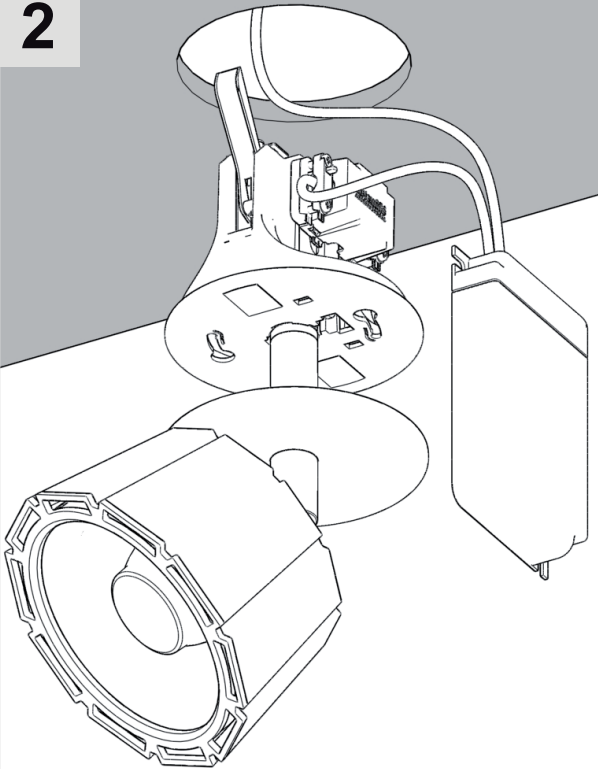

2

3

Celing version

Celing version				
X (mm)	Y (mm)	Z (mm)	H1 (mm)	H2 (mm)
100	115	4	70	130

1

2

DALI 

ON/OFF

PUSH 

switchdim Max 4

3

4

5

✓

i

1