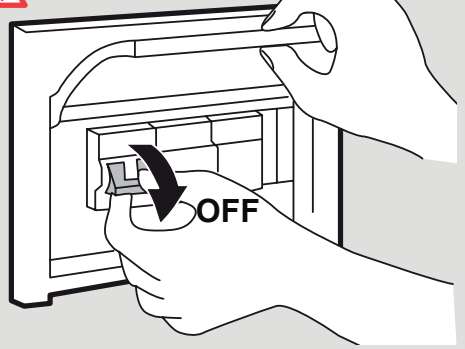

2

3

Celing version

Celing version				
X (mm)	Y (mm)	Z (mm)	H1 (mm)	H2 (mm)
100	115	4	70	130

1

2

DALI 

ON/OFF

PUSH 

switchdim Max 4

3

4

5

✓

i

1