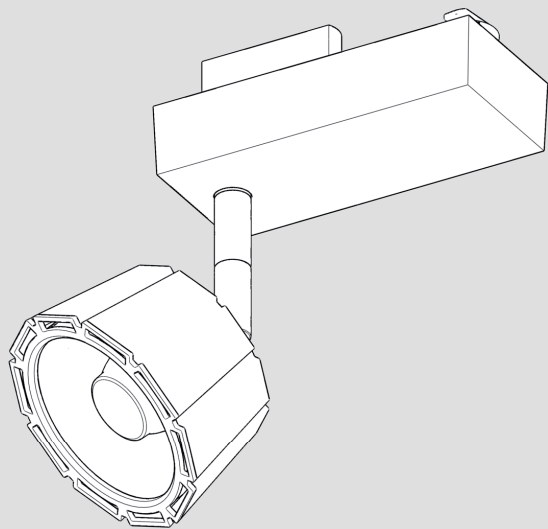

AIRLITE

Design by
Carlotta de Bevilacqua
Paola di Arianello

i

Track version

1

a

c

b

2

3

Celing version

Celing version				
X (mm)	Y (mm)	Z (mm)	H1 (mm)	H2 (mm)
100	115	4	70	130

1

2

DALI 

ON/OFF

PUSH 

switchdim Max 4

3

4

5

✓

i

1