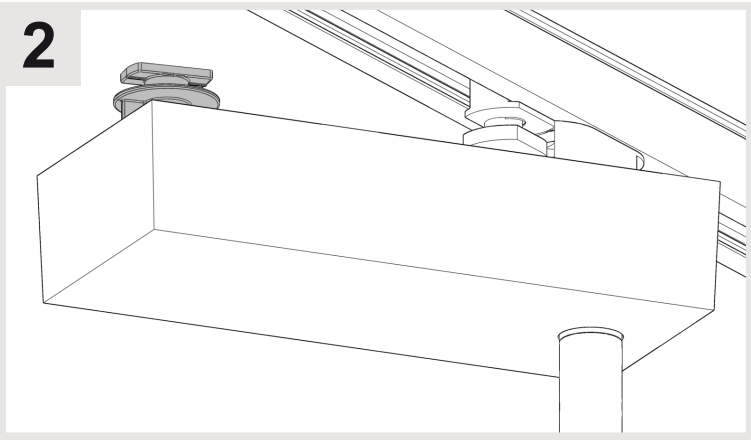

2

3

Celing version

Celing version				
X (mm)	Y (mm)	Z (mm)	H1 (mm)	H2 (mm)
100	115	4	70	130

1

2

DALI 

ON/OFF

PUSH 

switchdim Max 4

3

4

5

✓

i

1