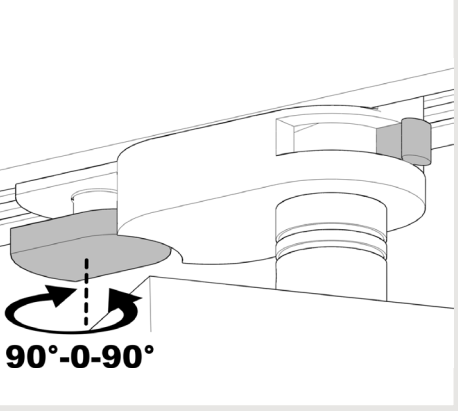

AIRLITE

Design by
Carlotta de Bevilacqua
Paola di Arianello

i

Track version

1

a

c

b

2

3

Celing version

Celing version				
X (mm)	Y (mm)	Z (mm)	H1 (mm)	H2 (mm)
100	115	4	70	130

1

2

DALI 

ON/OFF

PUSH 

switchdim Max 4

3

4

5

✓

i

1