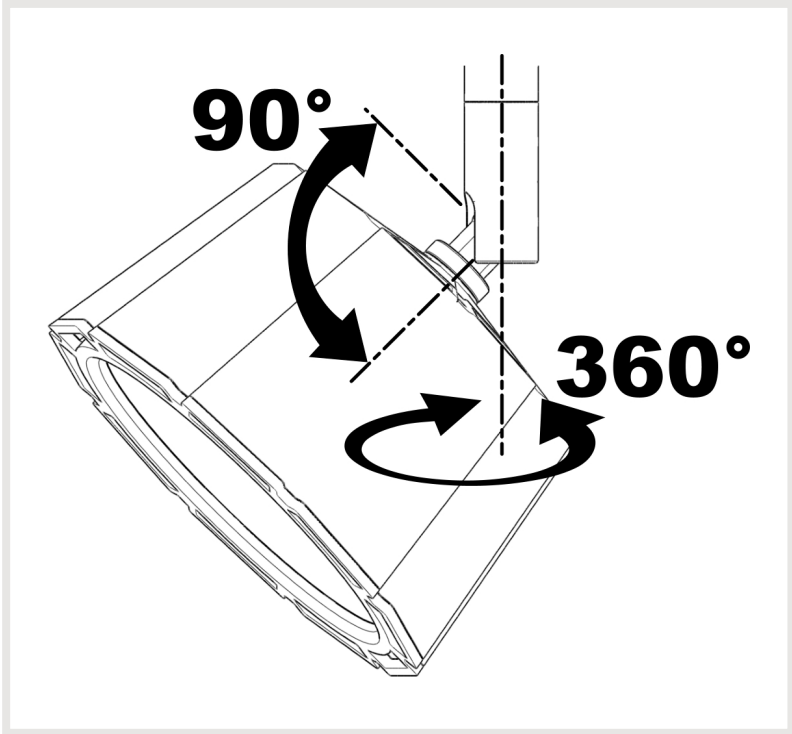

AIRLITE

Design by
Carlotta de Bevilacqua
Paola di Arianello

i

Track version

1

a

c

b

2

3

Celing version

Celing version				
X (mm)	Y (mm)	Z (mm)	H1 (mm)	H2 (mm)
100	115	4	70	130

1

2

DALI 

ON/OFF

PUSH 

switchdim Max 4

3

4

5

✓

i

1