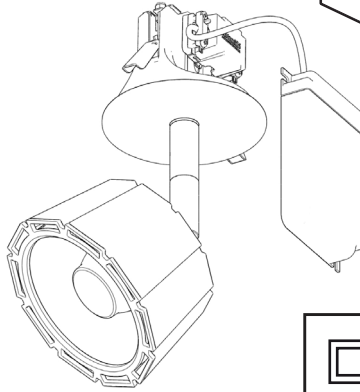

2

3

Celing version

Celing version				
X (mm)	Y (mm)	Z (mm)	H1 (mm)	H2 (mm)
100	115	4	70	130

1

2

DALI 

ON/OFF

PUSH 

switchdim Max 4

3

4

5

✓

i

1