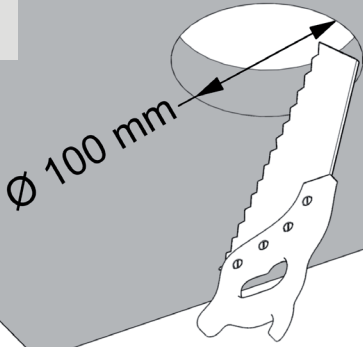

2

3

Celing version

Celing version				
X (mm)	Y (mm)	Z (mm)	H1 (mm)	H2 (mm)
100	115	4	70	130

1

2

DALI 

ON/OFF

PUSH 

switchdim Max 4

3

4

5

✓

i

1