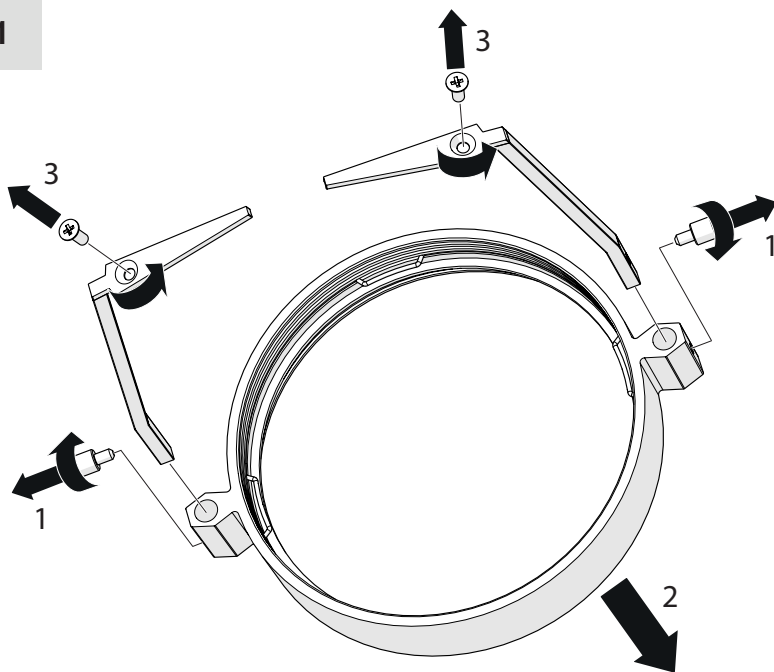

2

3

Celing version

Celing version				
X (mm)	Y (mm)	Z (mm)	H1 (mm)	H2 (mm)
100	115	4	70	130

1

2

DALI 

ON/OFF

PUSH 

switchdim Max 4

3

4

5

✓

i

1