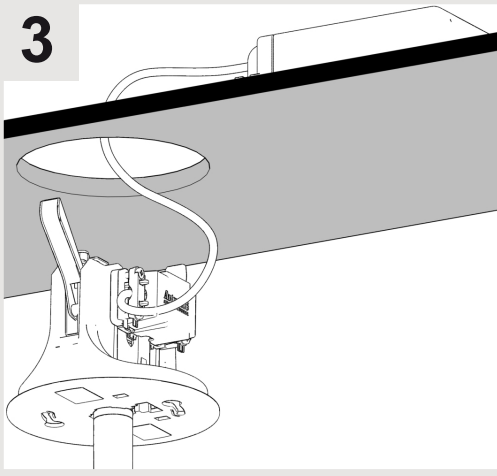

2

3

Celing version

Celing version				
X (mm)	Y (mm)	Z (mm)	H1 (mm)	H2 (mm)
100	115	4	70	130

1

2

DALI 

ON/OFF

PUSH 

switchdim Max 4

3

4

5

✓

i

1