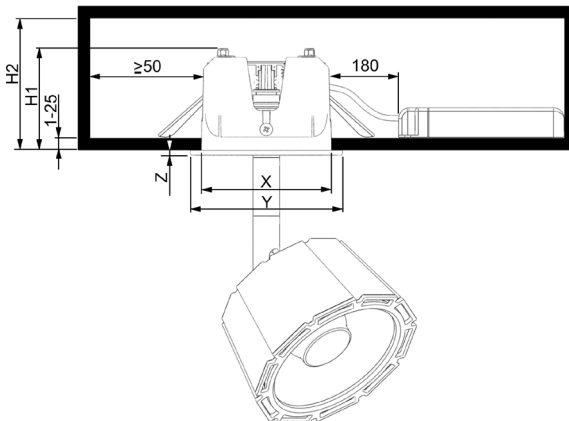

2

3

Celing version

Celing version				
X (mm)	Y (mm)	Z (mm)	H1 (mm)	H2 (mm)
100	115	4	70	130

1

2

DALI 

ON/OFF

PUSH 

switchdim Max 4

3

4

5

✓

i

1