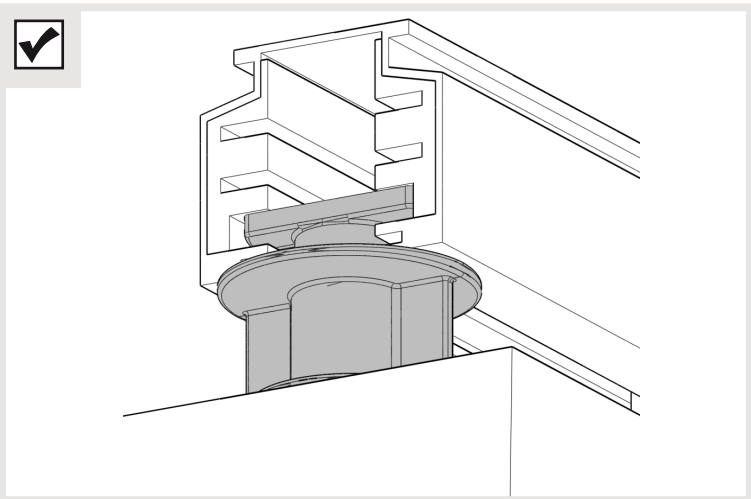

2

3

Celing version

Celing version				
X (mm)	Y (mm)	Z (mm)	H1 (mm)	H2 (mm)
100	115	4	70	130

1

2

DALI 

ON/OFF

PUSH 

switchdim Max 4

3

4

5

✓

i

1