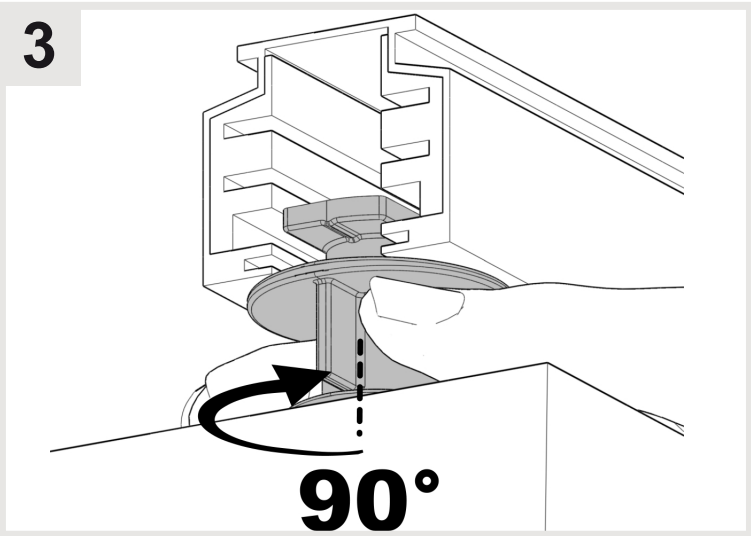

2

3

Celing version

Celing version				
X (mm)	Y (mm)	Z (mm)	H1 (mm)	H2 (mm)
100	115	4	70	130

1

2

DALI 

ON/OFF

PUSH 

switchdim Max 4

3

4

5

✓

i

1