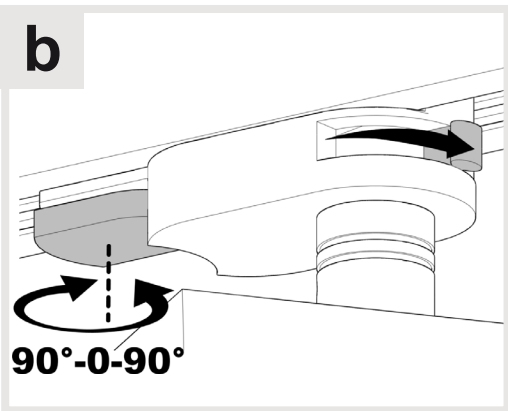

2

3

Celing version

Celing version				
X (mm)	Y (mm)	Z (mm)	H1 (mm)	H2 (mm)
100	115	4	70	130

1

2

DALI 

ON/OFF

PUSH 

switchdim Max 4

3

4

5

✓

i

1