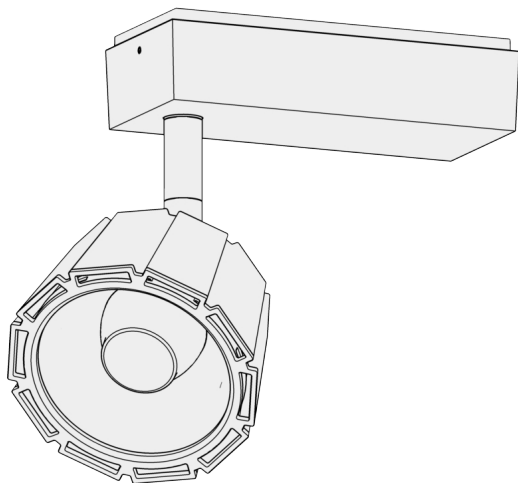

## AIRLITE

Design by  
Carlotta de Bevilacqua  
Paola di Arianello

i

1

2

3

ON/OFF

PUSH