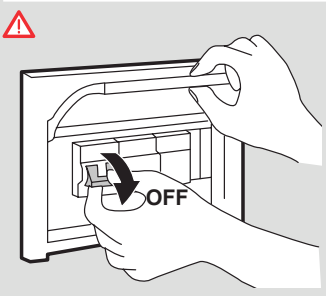

## AIRLITE

Design by  
Carlotta de Bevilacqua  
Paola di Arianello

i

1

2

3

ON/OFF

PUSH