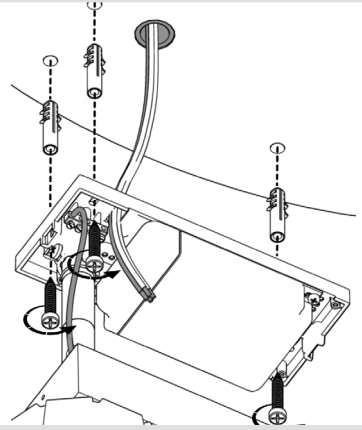

## AIRLITE

Design by  
Carlotta de Bevilacqua  
Paola di Arianello

i

1

2

3

ON/OFF

PUSH