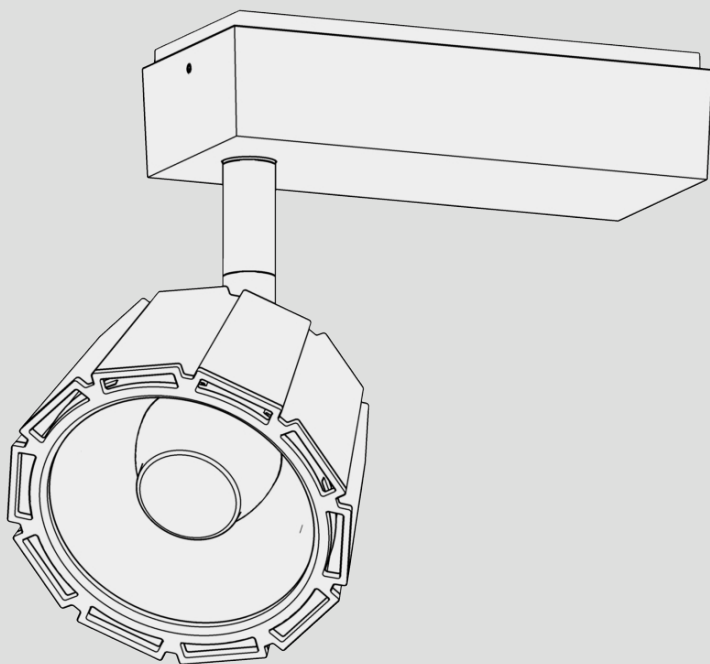

## AIRLITE

Design by  
Carlotta de Bevilacqua  
Paola di Arianello

i

1

2

3

ON/OFF

PUSH