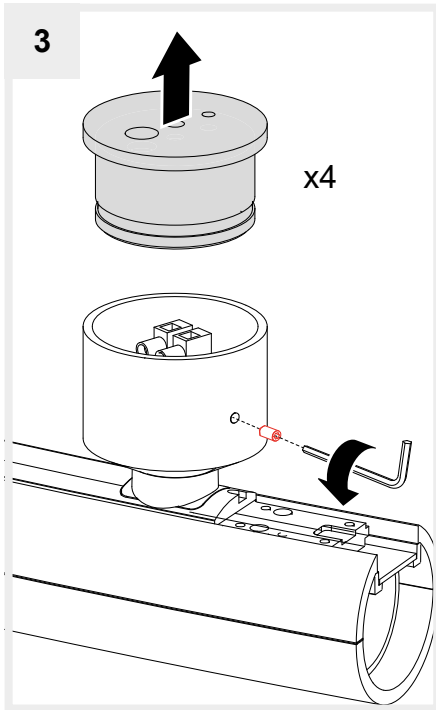

- ⊕ Rosso/Red/Rouge/Rot
- ⊖ Nero/Black/Noir/Schwarz

L — L **141W (2 x 70.5W)** — ⊖
N — N **1050 mA SELV** — ⊕
UOUT ≤ 60V ≡

i

1

A

B

2

A