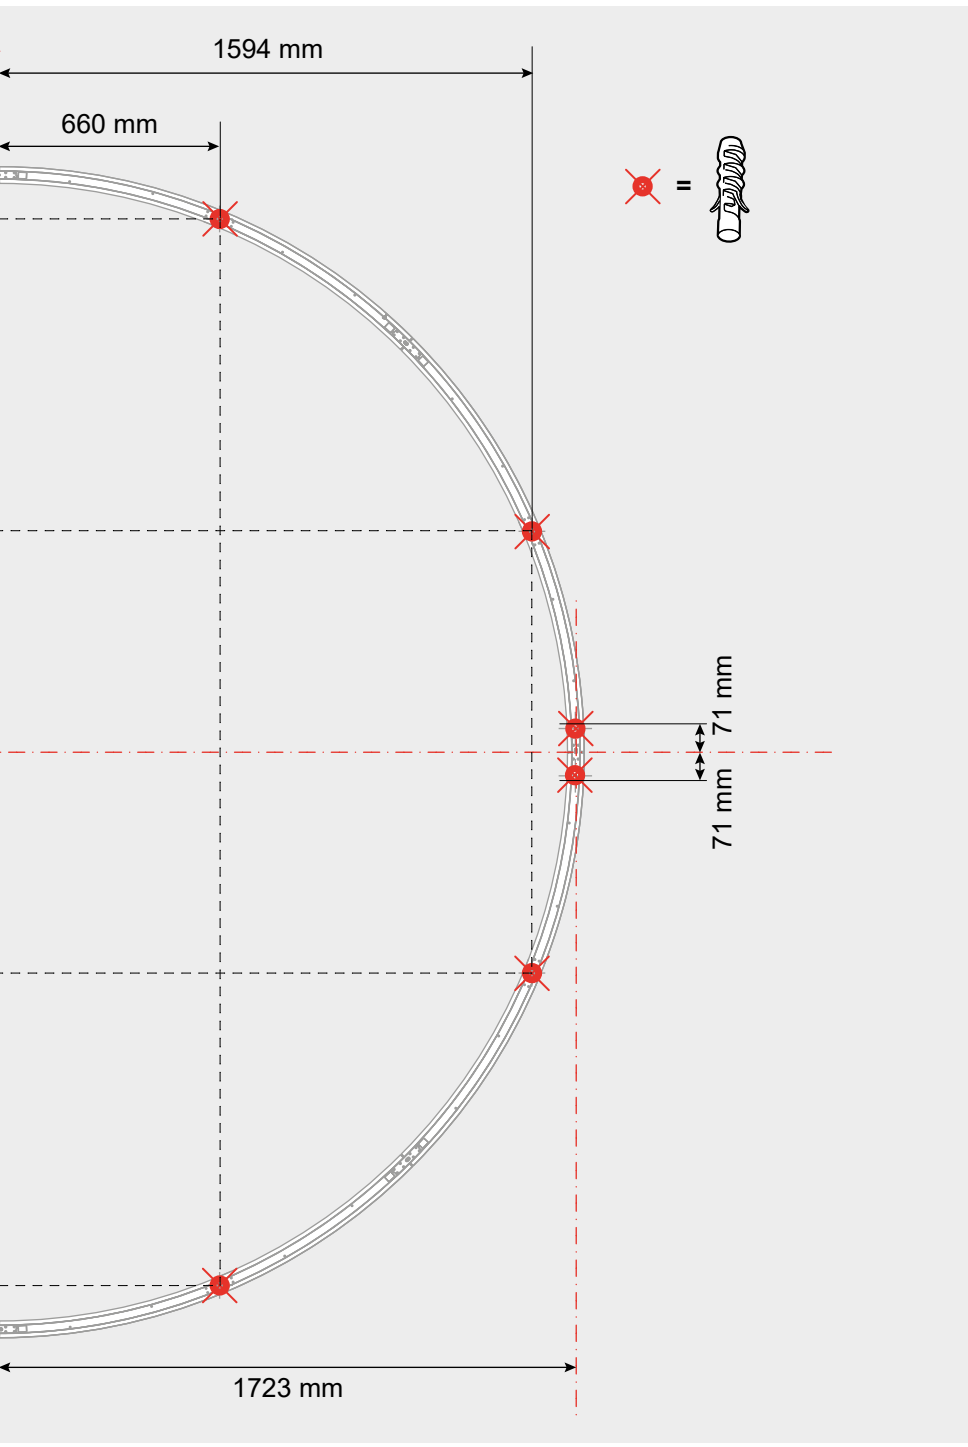

Artemide®

ALPHABET OF LIGHT CIRCULAR 350 SEMI RECESSED

design
BIG

i

	IP20		LED0	
				UK CA

Artemide App
Quick Starting Guide

i

①

- ⊕ Rosso/Red/Rouge/Rot
- ⊖ Nero/Black/Noir/Schwarz

L — L **141W (2 x 70.5W)** — ⊖
N — N **1050 mA SELV** — ⊕
UOUT ≤ 60V ≡

i

1

A

B

2

A

22

23

24

25

26

27

20

26