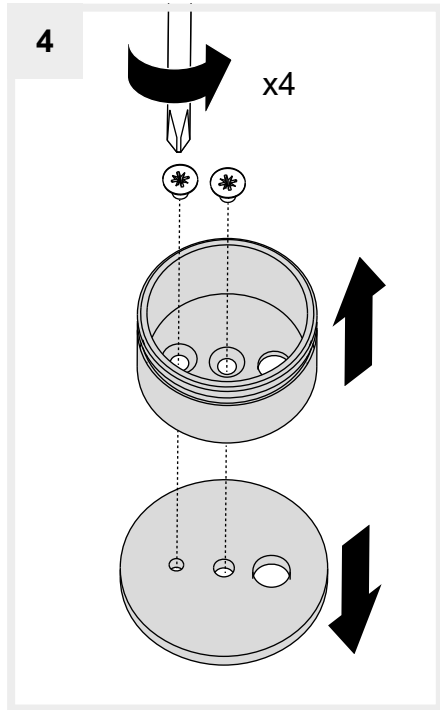

- ⊕ Rosso/Red/Rouge/Rot
- ⊖ Nero/Black/Noir/Schwarz

L — L **141W (2 x 70.5W)** — ⊖
N — N **1050 mA SELV** — ⊕
UOUT ≤ 60V ≡

i

1

A

B

2

A