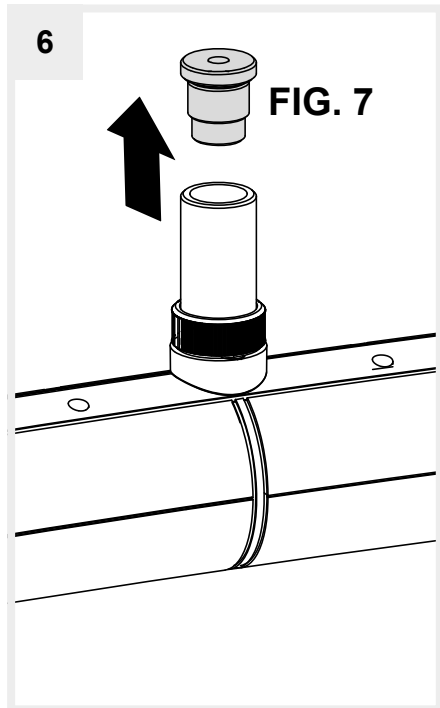

- ⊕ Rosso/Red/Rouge/Rot
- ⊖ Nero/Black/Noir/Schwarz

L — L **141W (2 x 70.5W)** — ⊖
N — N **1050 mA SELV** — ⊕
UOUT ≤ 60V ≡

i

1

A

B

2

A