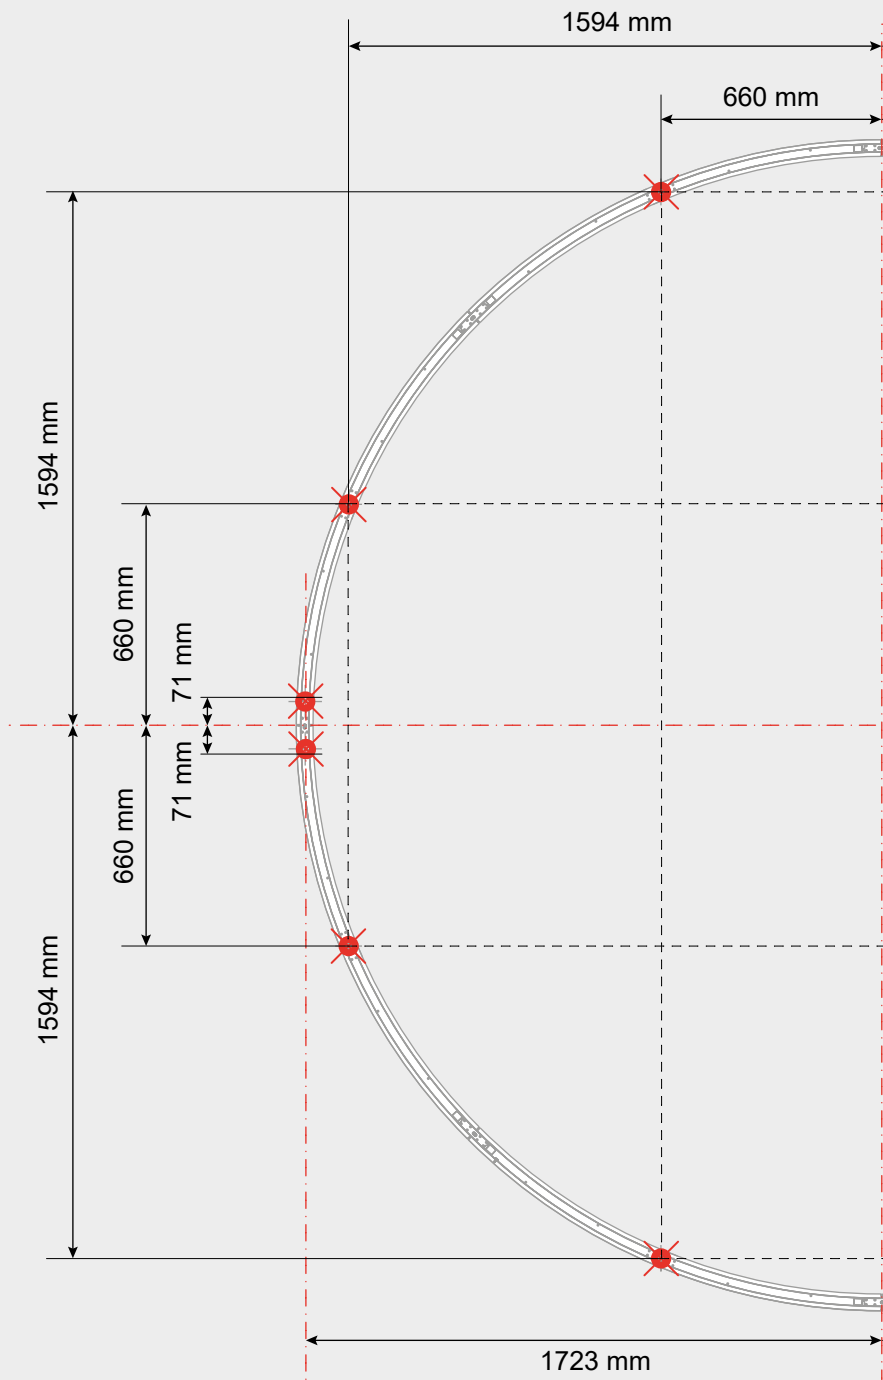

Artemide®

ALPHABET OF LIGHT CIRCULAR 350 SEMI RECESSED

design
BIG

i

	IP20		LED0	
				UK CA

Artemide App
Quick Starting Guide

i

①

- ⊕ Rosso/Red/Rouge/Rot
- ⊖ Nero/Black/Noir/Schwarz

L — L **141W (2 x 70.5W)** — ⊖
N — N **1050 mA SELV** — ⊕
UOUT ≤ 60V ≡

i

1

A

B

2

A

22

23

24

25

26

27

20

26