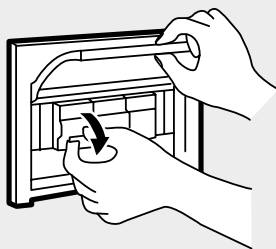

Artemide®

ALPHABET OF LIGHT CIRCULAR 350 SEMI RECESSED

design
BIG

i

	IP20		LED0	
				UK CA

Artemide App
Quick Starting Guide

i

①