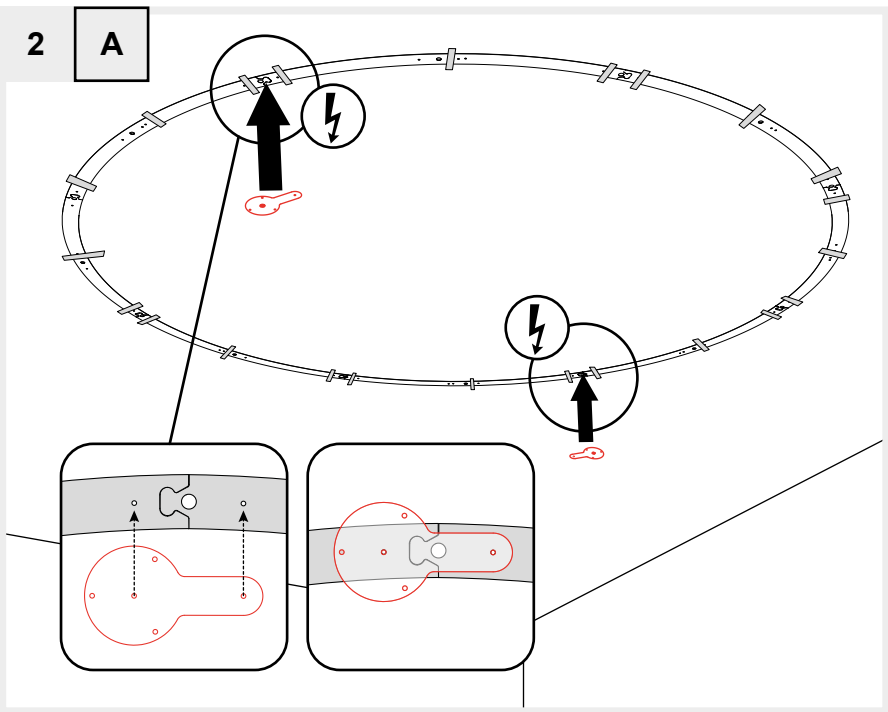

- ⊕ Rosso/Red/Rouge/Rot
- ⊖ Nero/Black/Noir/Schwarz

L — L **141W (2 x 70.5W)** — ⊖
N — N **1050 mA SELV** — ⊕
UOUT ≤ 60V ≡

i

1

A

B

2

A