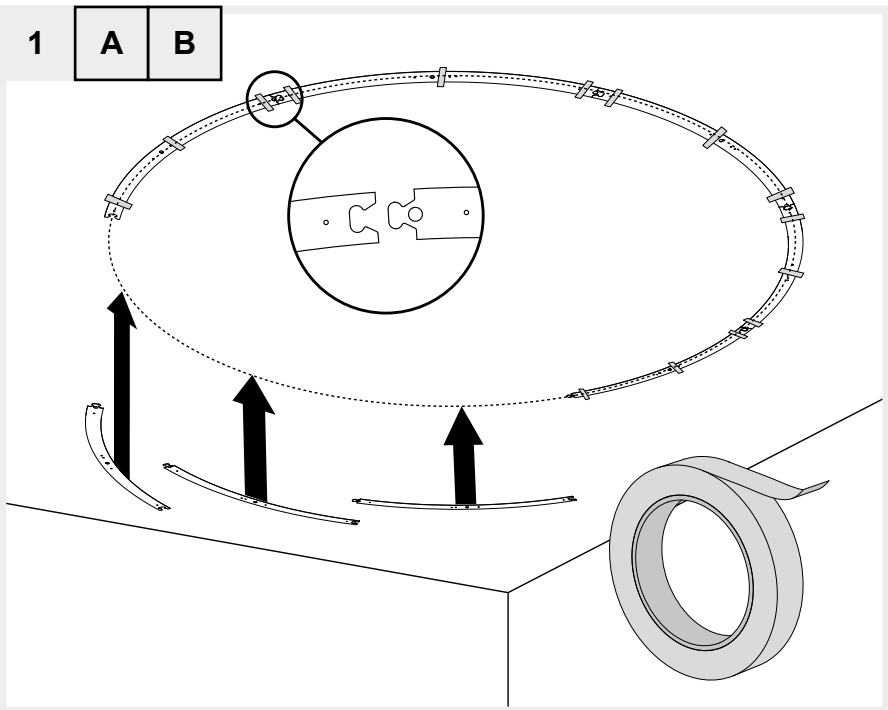

- ⊕ Rosso/Red/Rouge/Rot
- ⊖ Nero/Black/Noir/Schwarz

L — L **141W (2 x 70.5W)** — ⊖
N — N **1050 mA SELV** — ⊕
UOUT ≤ 60V ≡

i

1

A

B

2

A