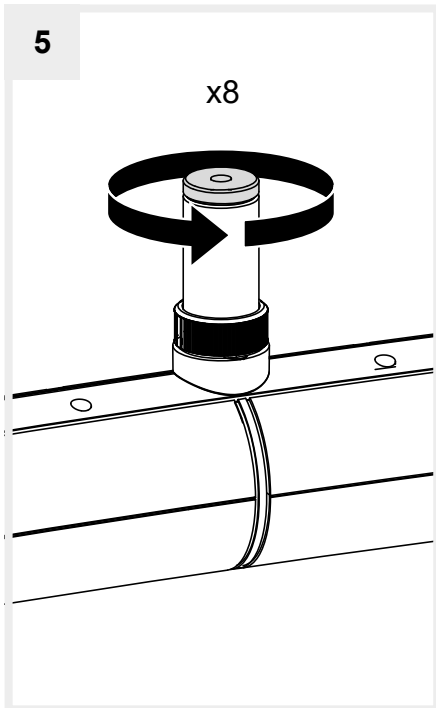

- ⊕ Rosso/Red/Rouge/Rot
- ⊖ Nero/Black/Noir/Schwarz

L — L **141W (2 x 70.5W)** — ⊖
N — N **1050 mA SELV** — ⊕
UOUT ≤ 60V ≡

i

1

A

B

2

A