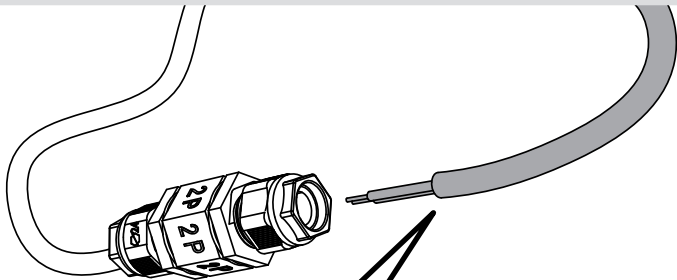

## ALPHABET OF LIGHT OUTDOOR

design  
BIG

i

**i**

$\varnothing = 22.5 \text{ mm}$  ⚡

$\varnothing = \text{max}$   
4.2 mm

1

2

3

4

**i**

10

11

12

13

H05RN-F  
H07RN-F

Ø 7 - 13.5 mm

14

15

18

19

**Artemide**<sup>®</sup>  
ARCHITECTURAL