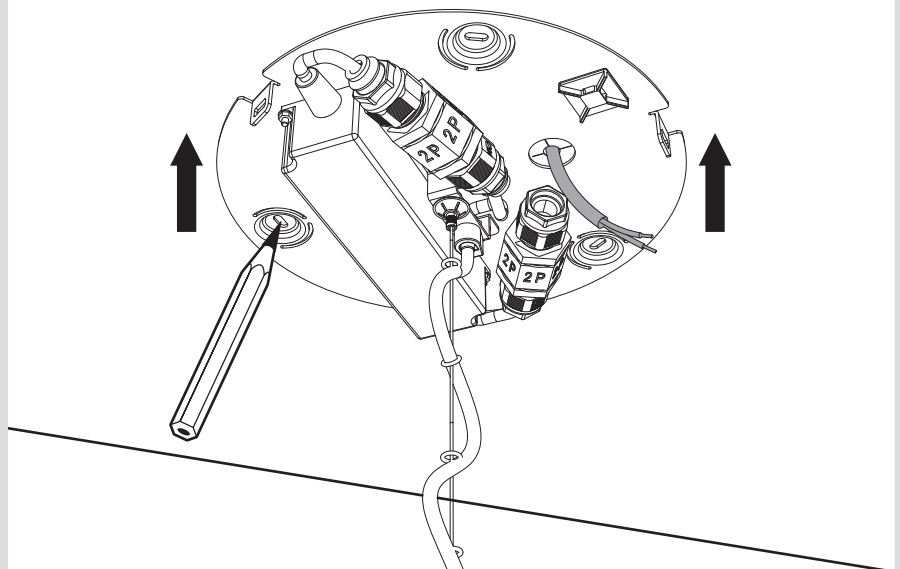

## ALPHABET OF LIGHT OUTDOOR

design  
BIG

i

**i**

$\varnothing = 22.5 \text{ mm}$  ⚡

$\varnothing = \text{max}$   
4.2 mm

1

2

Ø 7 - 13.5 mm

14

15

18

19

**Artemide**<sup>®</sup>  
ARCHITECTURAL