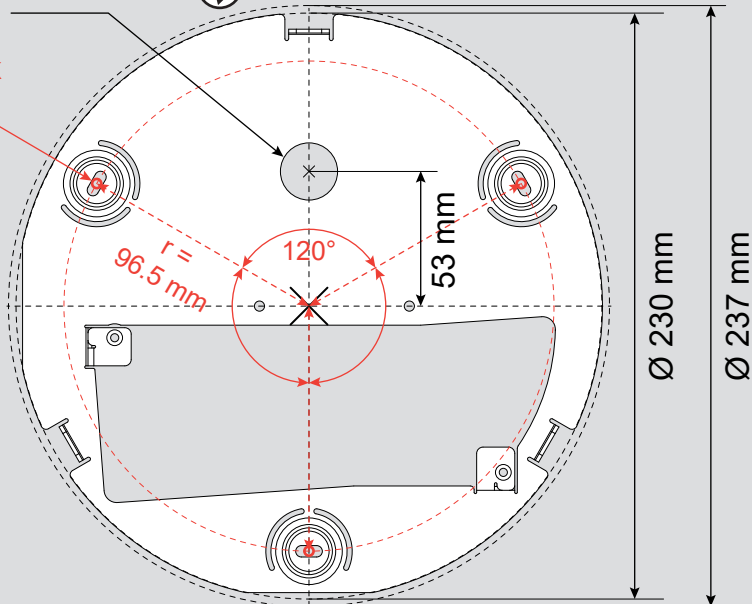

## ALPHABET OF LIGHT OUTDOOR

design  
BIG

i

**i**

$\varnothing = 22.5 \text{ mm}$  ⚡

$\varnothing = \text{max}$   
4.2 mm

1

2

Ø 7 - 13.5 mm

14

15

18

19

**Artemide**<sup>®</sup>  
ARCHITECTURAL