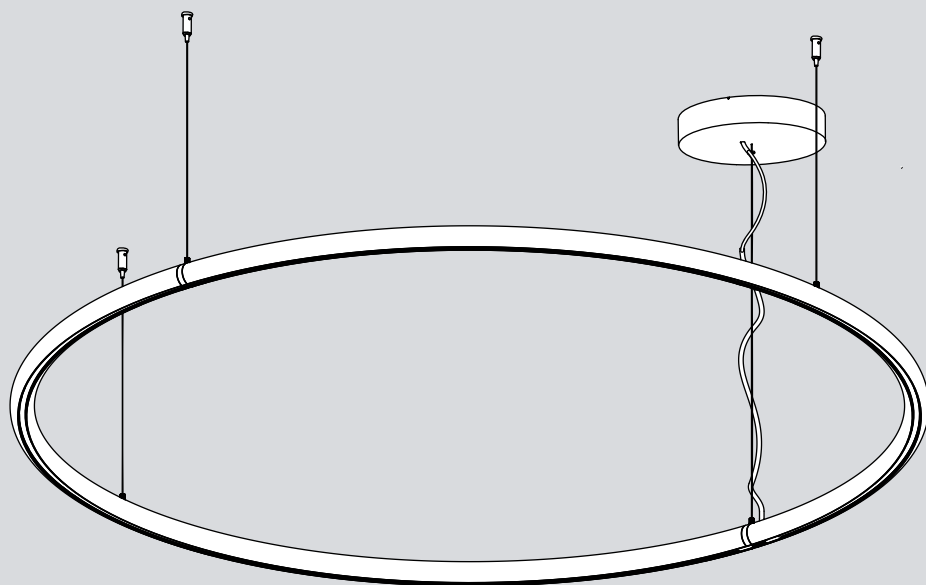

## ALPHABET OF LIGHT OUTDOOR

design  
BIG

i

**i**

$\varnothing = 22.5 \text{ mm}$  ⚡

$\varnothing = \text{max}$   
4.2 mm

1

2

Ø 7 - 13.5 mm

14

15

18

19

**Artemide**<sup>®</sup>  
ARCHITECTURAL