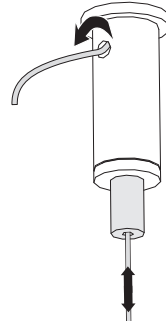

10

11

12

13

H05RN-F
H07RN-F

Ø 7 - 13.5 mm