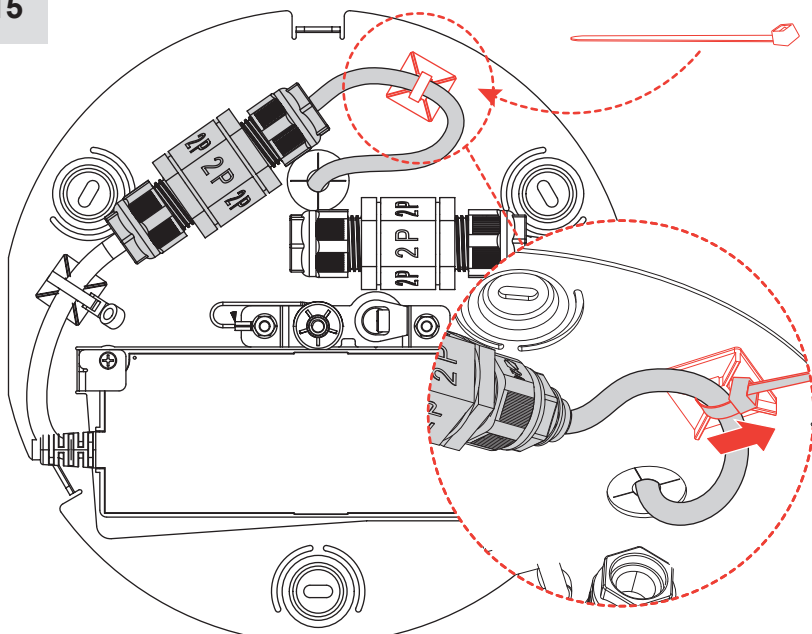

## ALPHABET OF LIGHT OUTDOOR

design  
BIG

i

**i**

$\varnothing = 22.5 \text{ mm}$  ⚡

$\varnothing = \text{max}$   
4.2 mm

1

2

Ø 7 - 13.5 mm

14

15

18

19

**Artemide**<sup>®</sup>  
ARCHITECTURAL