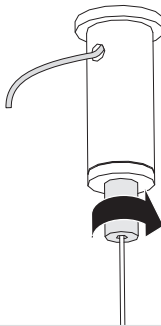

10

11

12

13

H05RN-F
H07RN-F

Ø 7 - 13.5 mm