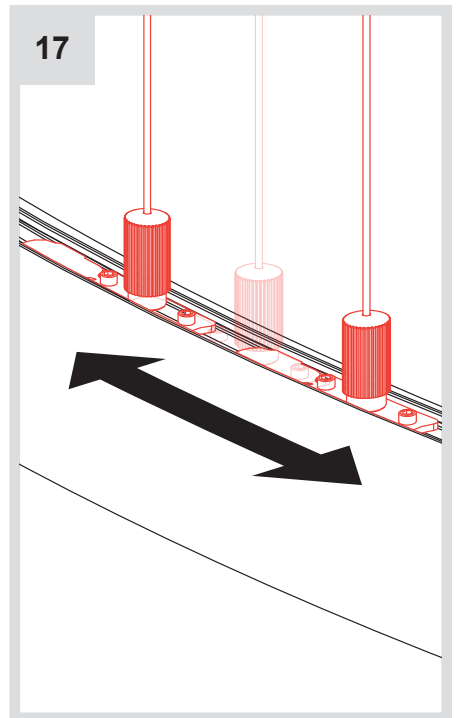

## ALPHABET OF LIGHT OUTDOOR

design  
BIG

i

**i**

$\varnothing = 22.5 \text{ mm}$  ⚡

$\varnothing = \text{max}$   
4.2 mm

1

2

Ø 7 - 13.5 mm

14

15

18

19

**Artemide**<sup>®</sup>  
ARCHITECTURAL