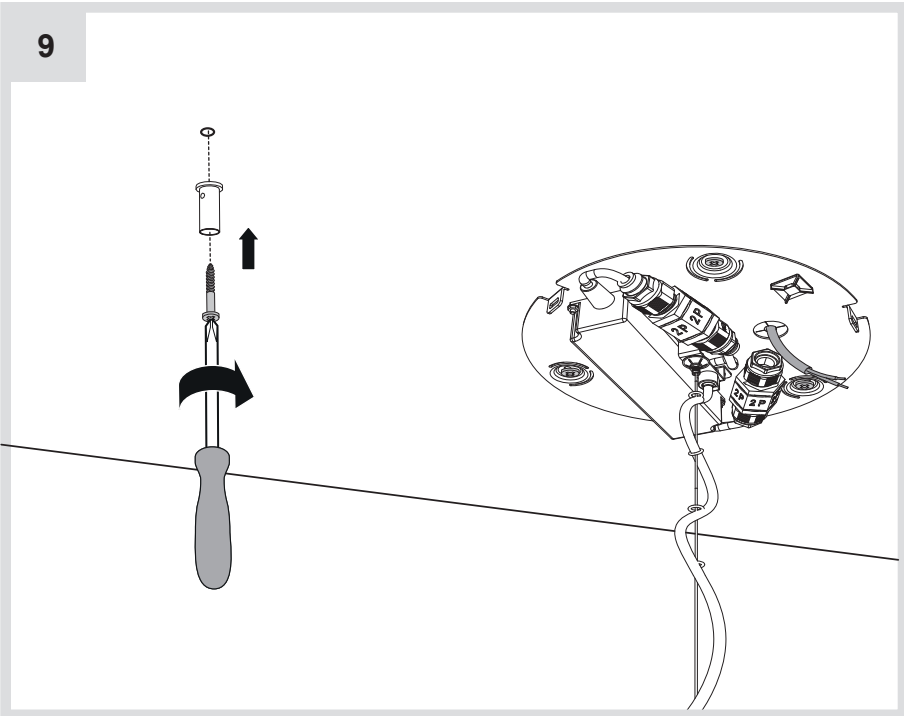

## ALPHABET OF LIGHT OUTDOOR

design  
BIG

i

**i**

$\varnothing = 22.5 \text{ mm}$  ⚡

$\varnothing = \text{max}$   
4.2 mm

1

2

3

4

**i**

10

11

12

13

H05RN-F  
H07RN-F

Ø 7 - 13.5 mm

14

15

18

19

**Artemide**<sup>®</sup>  
ARCHITECTURAL