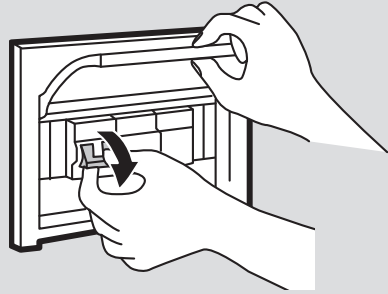

## ALPHABET OF LIGHT OUTDOOR

design  
BIG

i

**i**

$\varnothing = 22.5 \text{ mm}$  ⚡

$\varnothing = \text{max}$   
4.2 mm

1

2