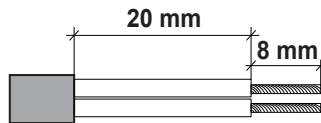

## ALPHABET OF LIGHT OUTDOOR

design  
BIG

i

**i**

$\varnothing = 22.5 \text{ mm}$  ⚡

$\varnothing = \text{max}$   
4.2 mm

1

2

3

4

**i**

10

11

12

13

H05RN-F  
H07RN-F

Ø 7 - 13.5 mm

14

15

18

19

**Artemide**<sup>®</sup>  
ARCHITECTURAL