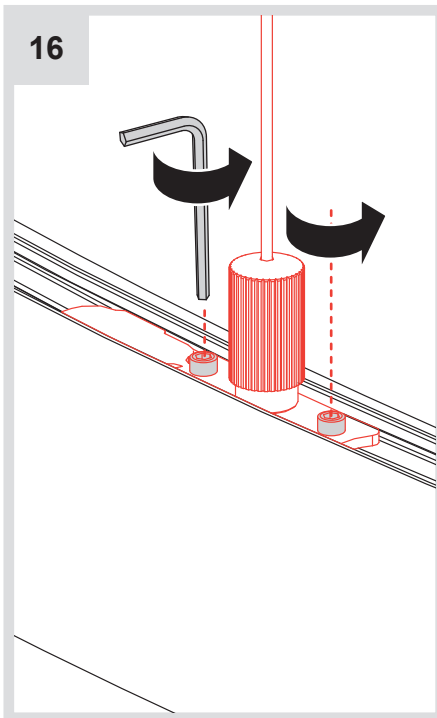

## ALPHABET OF LIGHT OUTDOOR

design  
BIG

i

**i**

$\varnothing = 22.5 \text{ mm}$  ⚡

$\varnothing = \text{max}$   
4.2 mm

1

2

Ø 7 - 13.5 mm

14

15

18

19

**Artemide**<sup>®</sup>  
ARCHITECTURAL