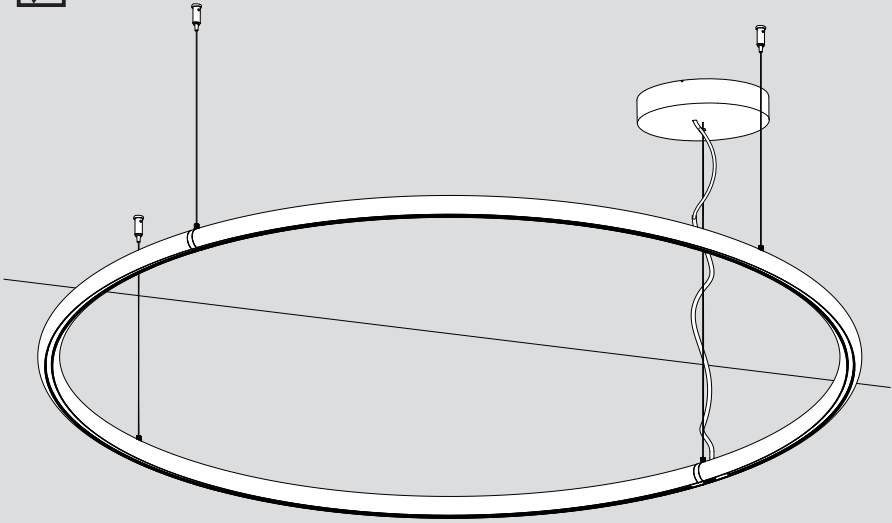

## ALPHABET OF LIGHT OUTDOOR

design  
BIG

i

**i**

$\varnothing = 22.5 \text{ mm}$  ⚡

$\varnothing = \text{max}$   
4.2 mm

1

2

Ø 7 - 13.5 mm

14

15

18

19

**Artemide**<sup>®</sup>  
ARCHITECTURAL