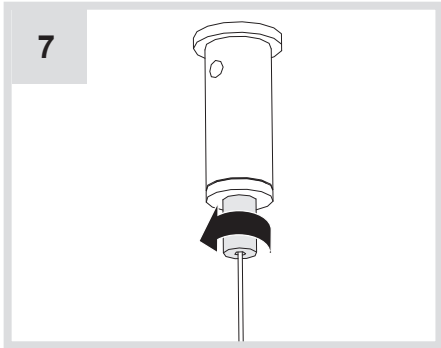

## ALPHABET OF LIGHT OUTDOOR

design  
BIG

i

**i**

$\varnothing = 22.5 \text{ mm}$  ⚡

$\varnothing = \text{max}$   
4.2 mm

1

2

3

4

**i**

10

11

12

13

H05RN-F  
H07RN-F

Ø 7 - 13.5 mm

14

15

18

19

**Artemide**<sup>®</sup>  
ARCHITECTURAL