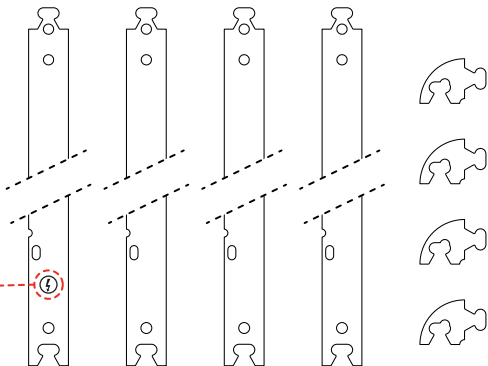

Artemide®

ALPHABET OF LIGHT SQUARE 120x120

design
BIG

i

Artemide App
Quick Starting Guide

A

B

1