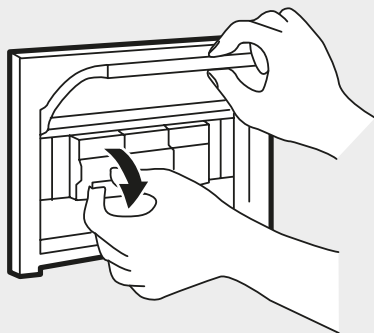

Artemide®

ALPHABET OF LIGHT SQUARE 120x120

design
BIG

i

Artemide App
Quick Starting Guide

A

B

1