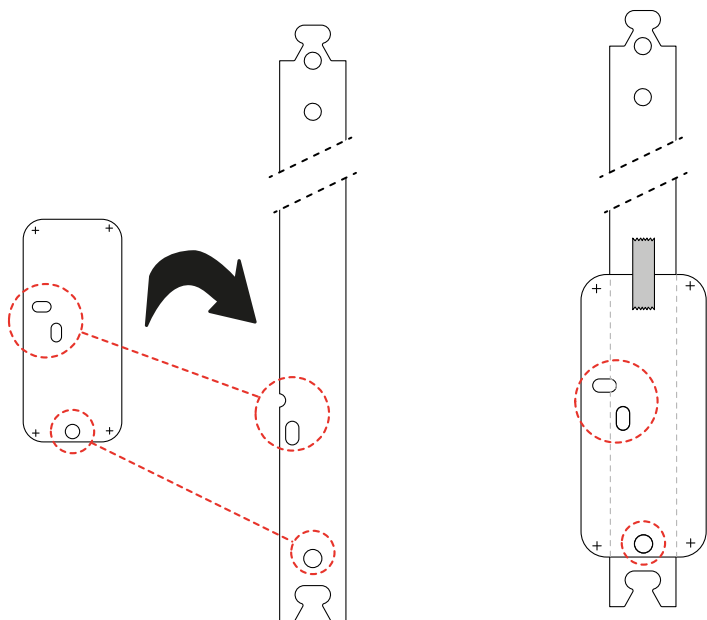

Artemide®

ALPHABET OF LIGHT SQUARE 120x120

design
BIG

i

Artemide App
Quick Starting Guide

A

B

1