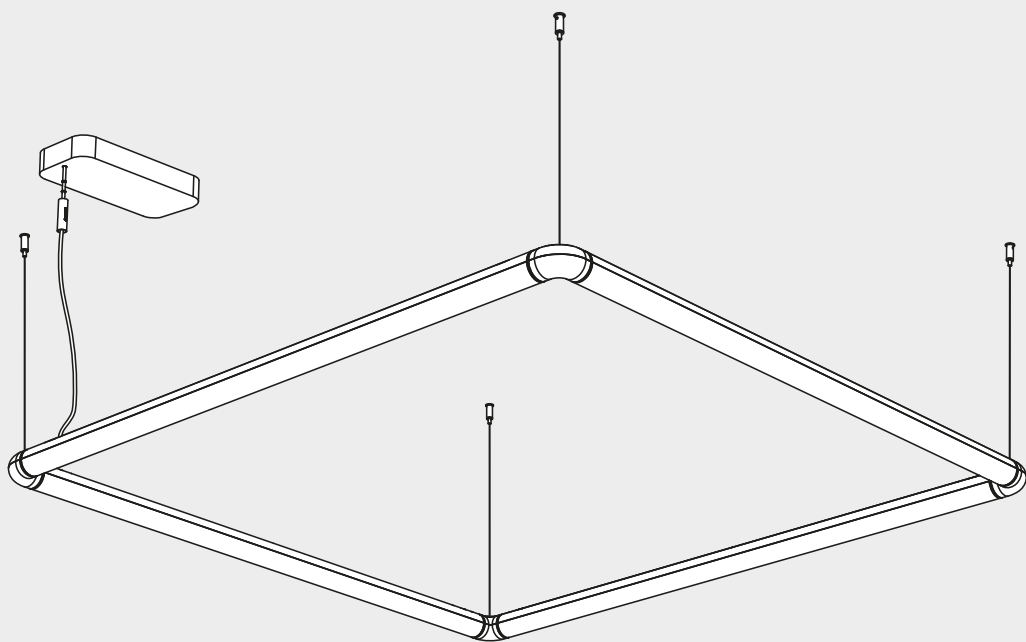

Artemide®

ALPHABET OF LIGHT SQUARE 120x120

design
BIG

i

Artemide App
Quick Starting Guide

A

B

1