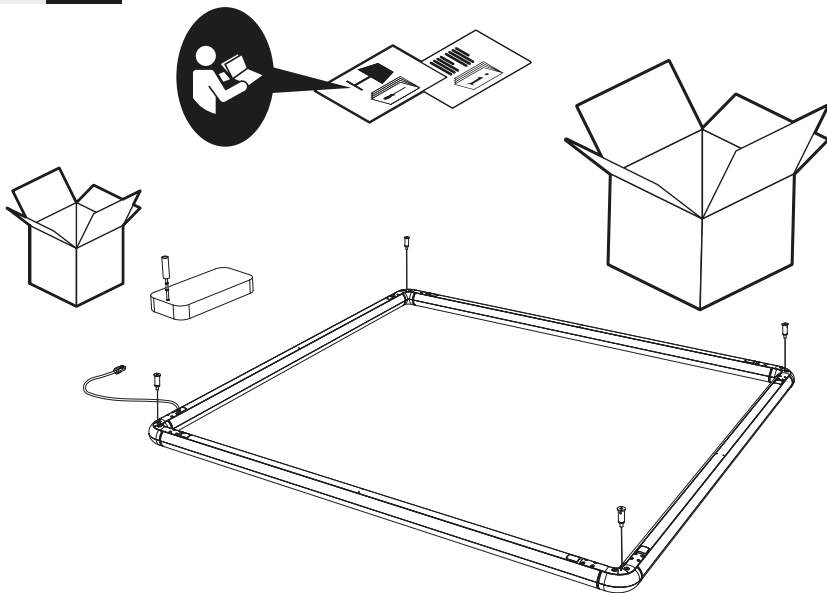

Artemide®

ALPHABET OF LIGHT SQUARE 120x120

design
BIG

i

Artemide App
Quick Starting Guide

A

B

1