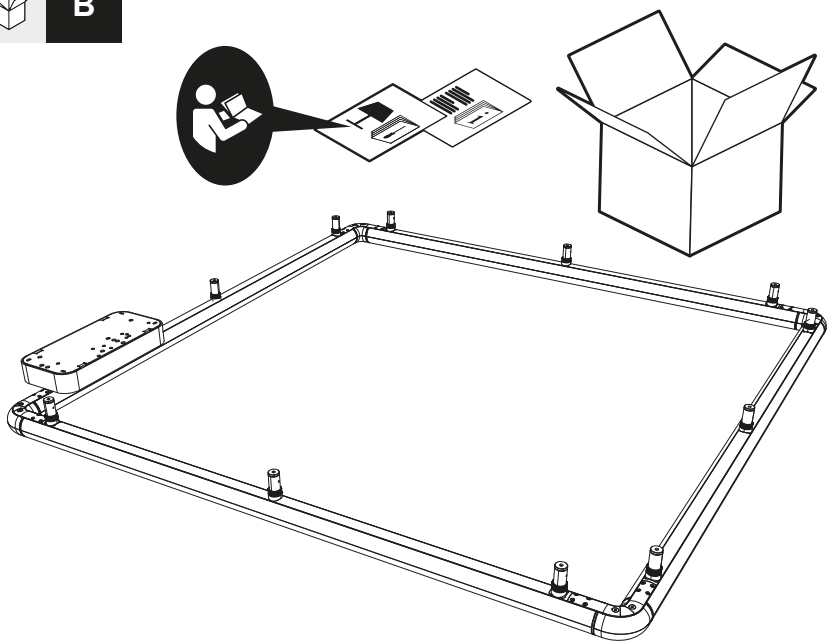

Artemide®

ALPHABET OF LIGHT SQUARE 120x120

design
BIG

i

Artemide App
Quick Starting Guide

A

B

1