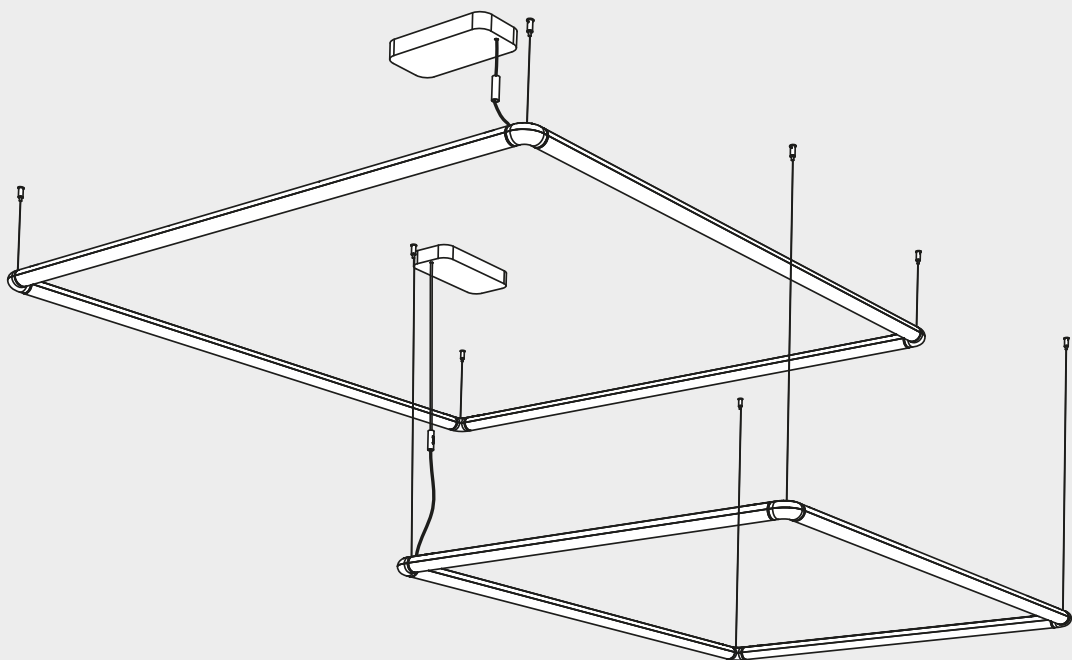

Artemide®

ALPHABET OF LIGHT SQUARE 180x180
ALPHABET OF LIGHT RECTANGULAR 120x180

design
BIG

i

Artemide App
Quick Starting Guide

120x180

A

180x180

A

120x180 B

180x180 B

1

2

3

4

5