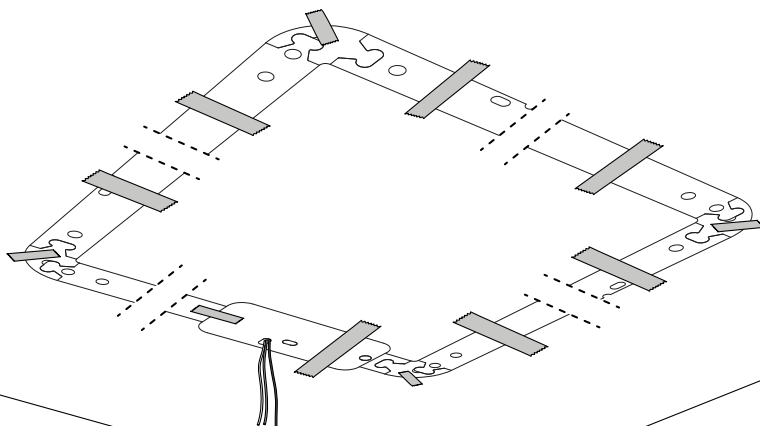

Artemide®

ALPHABET OF LIGHT SQUARE 180x180
ALPHABET OF LIGHT RECTANGULAR 120x180

design
BIG

i

Artemide App
Quick Starting Guide

120x180

A

180x180

A

120x180 B

180x180 B

1

2

3

4

5