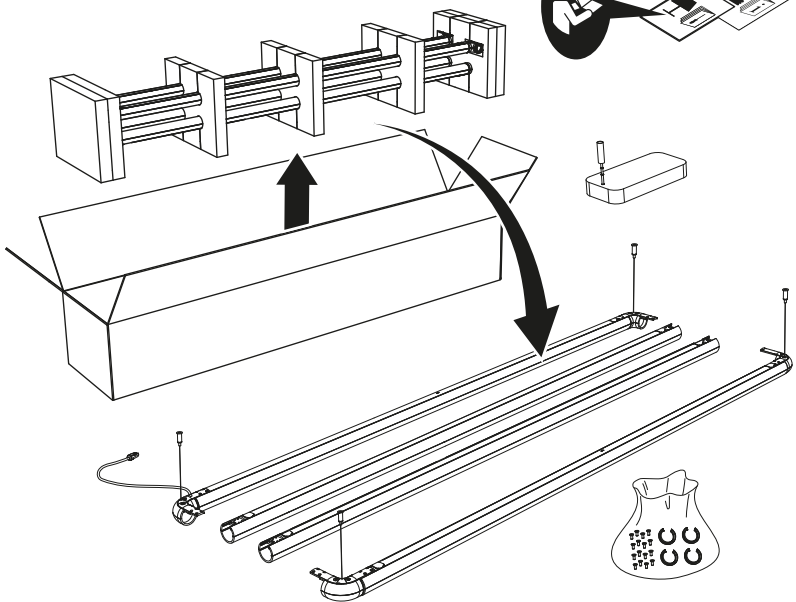

Artemide®

ALPHABET OF LIGHT SQUARE 180x180
ALPHABET OF LIGHT RECTANGULAR 120x180

design
BIG

i

Artemide App
Quick Starting Guide

120x180

A

180x180

A

120x180 B

180x180 B

1

2

3

4

5