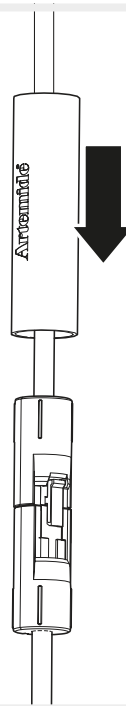

Artemide®

ALPHABET OF LIGHT SQUARE 180x180
ALPHABET OF LIGHT RECTANGULAR 120x180

design
BIG

i

Artemide App
Quick Starting Guide

120x180

A

180x180

A

120x180 B

180x180 B

1

2

3

4

5

A8

A9

A10

A11

A12

A13

A14

A15

A16

A17

A18

B1

B7

B8

B9

B10