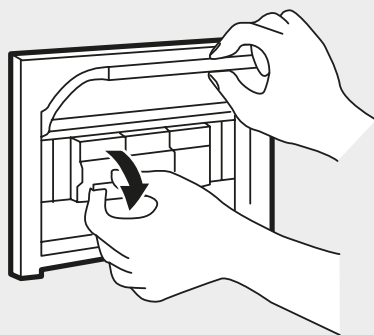

Artemide®

ALPHABET OF LIGHT SQUARE 180x180
ALPHABET OF LIGHT RECTANGULAR 120x180

design
BIG

i

Artemide App
Quick Starting Guide

120x180

A

180x180