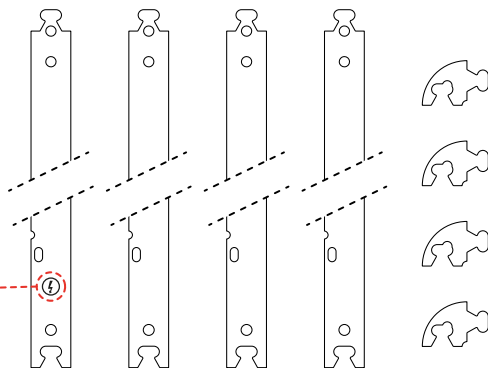

Artemide®

ALPHABET OF LIGHT SQUARE 180x180
ALPHABET OF LIGHT RECTANGULAR 120x180

design
BIG

i

Artemide App
Quick Starting Guide

120x180

A

180x180

A

120x180 B

180x180 B

1

2

3

4

5