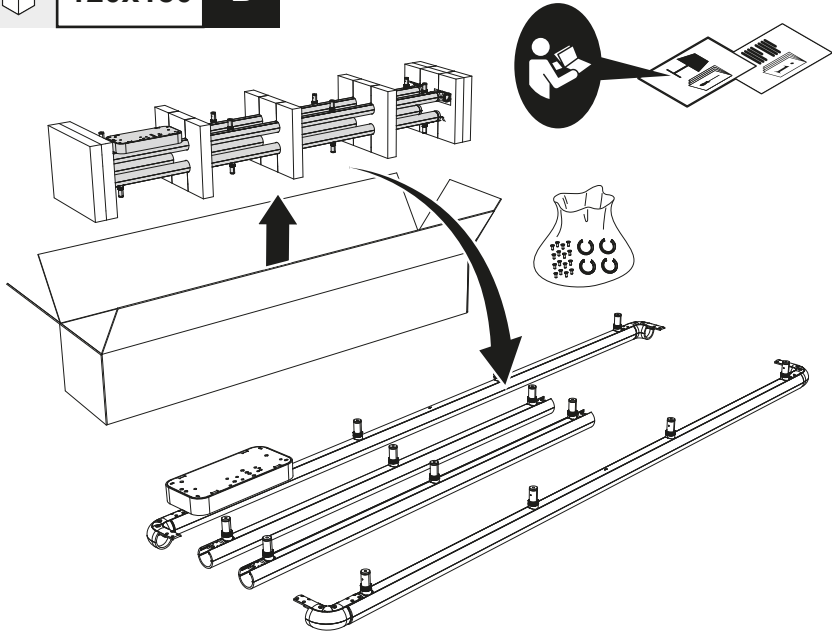

Artemide®

ALPHABET OF LIGHT SQUARE 180x180
ALPHABET OF LIGHT RECTANGULAR 120x180

design
BIG

i

Artemide App
Quick Starting Guide

120x180

A

180x180

A

120x180 B

180x180 B

1

2

3

4

5