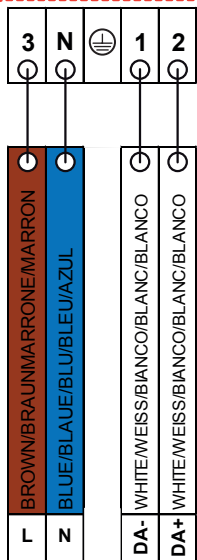

## Eggboard Baffle - KIT BLL

design  
Progetto CMR

i

i

1

2

3

4

5

Y513001123

**i**

GET IT ON  
Google Play

Download on the  
App Store

download the Artemide App  
& find more information on  
artemide.com

**Artemide®**  
ARCHITECTURAL