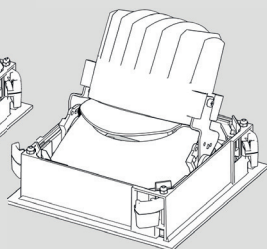

EVERYTHING 150

Design by
Studio Artemide

ROUND TRIM

fix

adjustable

SQUARE TRIM

fix

adjustable

ROUND TRIMLESS

fix

adjustable

SQUARE TRIMLESS

fix

adjustable

Adjustable

Fix

Round	Fix	Adjustable
Trim	✓	✓
Trimless	✓	✓

Square	Fix	Adjustable
Trim	✓	✓
Trimless	✓	✓

EVERYTHING 150					
	X(mm)	Y(mm)	Z(mm)	H1(mm)	H2(mm)
TRIM	136	150	2,5	137,5	147,5
TRIMLESS	136	-	-	137,5	147,5

Round Trimless Version