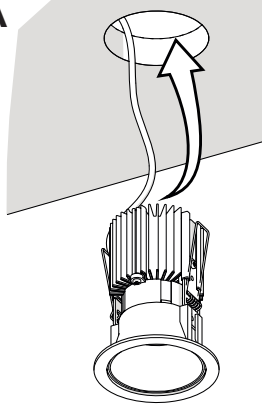

Round Trim Version

7A

8A

Square Trim Version

7B

8B

Round Trimless Version

7C

8C

Square Trimless Version

7D

8D