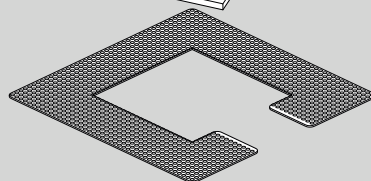

### SQUARE TRIM

fix

adjustable

### ROUND TRIMLESS

fix

adjustable

### SQUARE TRIMLESS

fix

adjustable

Adjustable

Fix

| Round    | Fix | Adjustable |
|----------|-----|------------|
| Trim     | ✓   | ✓          |
| Trimless | ✓   | ✓          |

| Square   | Fix | Adjustable |
|----------|-----|------------|
| Trim     | ✓   | ✓          |
| Trimless | ✓   | ✓          |

| Everything | Y (mm) | Z (mm) | Fix<br>H1 | H2          |      |              |      |
|------------|--------|--------|-----------|-------------|------|--------------|------|
|            |        |        |           | W 1-20 (mm) |      | W 20-25 (mm) |      |
|            |        |        |           | on/off      | Dali | on/off       | Dali |
| TRIM       | 80     | 2      | 105       | 110         | 110  | 110          | 115  |
| TRIMLESS   | -      | -      | 105       | 110         | 130  | 110          | 135  |