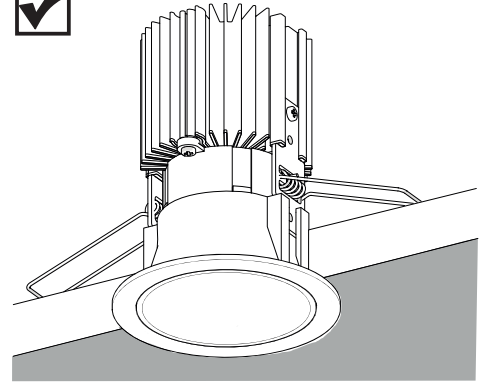

Round Trim Version

7A

8A

Square Trim Version

7B

8B

Round Trimless Version

7C

8C

Square Trimless Version

7D

8D