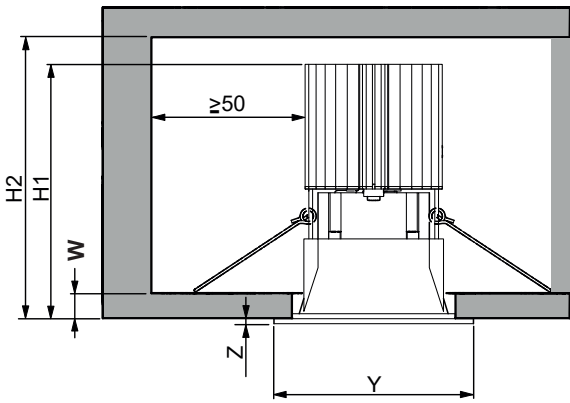

### SQUARE TRIMLESS

fix

adjustable

Adjustable

Fix

| Round    | Fix | Adjustable |
|----------|-----|------------|
| Trim     | ✓   | ✓          |
| Trimless | ✓   | ✓          |

| Square   | Fix | Adjustable |
|----------|-----|------------|
| Trim     | ✓   | ✓          |
| Trimless | ✓   | ✓          |

| Everything | Y (mm) | Z (mm) | Fix<br>H1 | H2          |      |              |      |
|------------|--------|--------|-----------|-------------|------|--------------|------|
|            |        |        |           | W 1-20 (mm) |      | W 20-25 (mm) |      |
|            |        |        |           | on/off      | Dali | on/off       | Dali |
| TRIM       | 80     | 2      | 105       | 110         | 110  | 110          | 115  |
| TRIMLESS   | -      | -      | 105       | 110         | 130  | 110          | 135  |

| Everything | Y (mm) | Z (mm) | Adjustable<br>H1 | H2          |      |              |      |
|------------|--------|--------|------------------|-------------|------|--------------|------|
|            |        |        |                  | W 1-20 (mm) |      | W 20-25 (mm) |      |
|            |        |        |                  | on/off      | Dali | on/off       | Dali |
| TRIM       | 80     | 2      | 110              | 115         | 115  | 115          | 115  |
| TRIMLESS   | -      | -      | 110              | 115         | 130  | 115          | 135  |