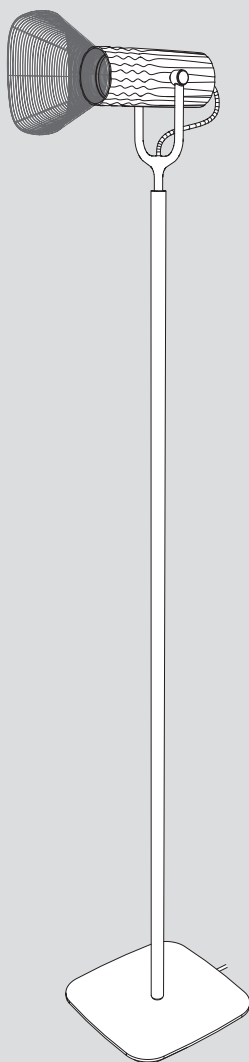

Artemide®

Fiamma

design
Wilмотte & Industries

i

1

2

220 - 240 V
MAX 8W LED
GU10

max 58 mm