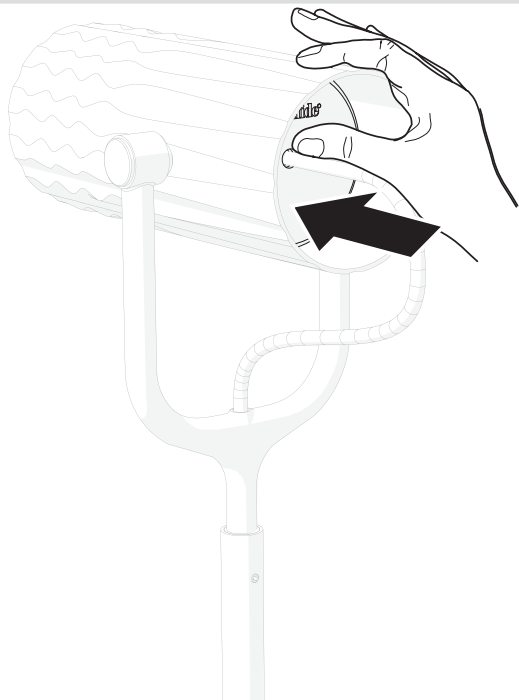

Artemide®

Fiamma

design
Wilмотte & Industries

i

1

2

220 - 240 V
MAX 8W LED
GU10

max 58 mm