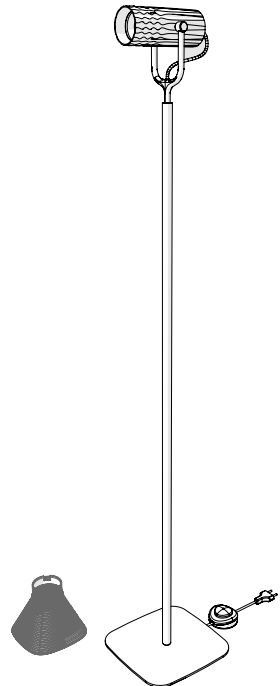

Artemide®

Fiamma

design
Wilмотte & Industries

i

1

2

220 - 240 V
MAX 8W LED
GU10

max 58 mm