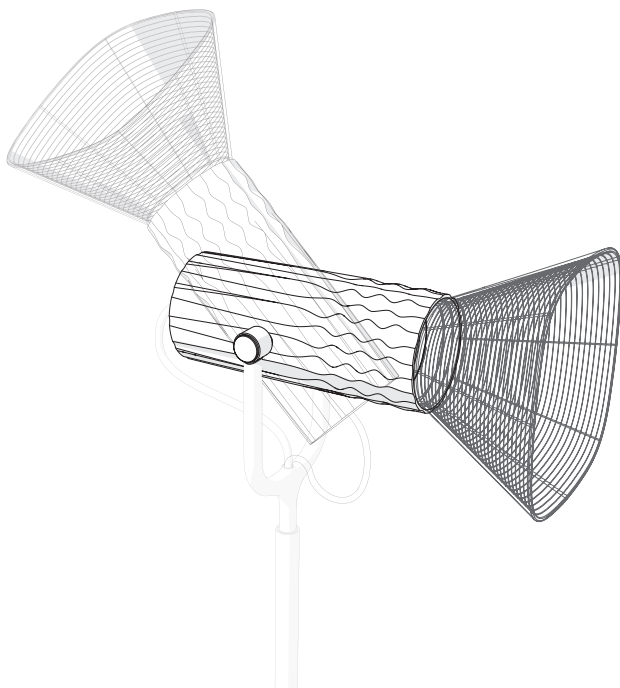

Artemide®

Fiamma

design
Wilмотte & Industries

i

1

2

220 - 240 V
MAX 8W LED
GU10

max 58 mm

3

4

5

6

7

8

Artemide®

Artemide