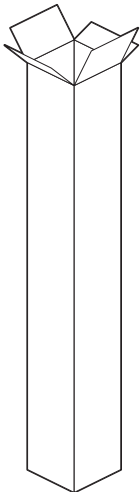

Artemide®

Fiamma

design
Wilмотte & Industries

i

1

2

220 - 240 V
MAX 8W LED
GU10

max 58 mm