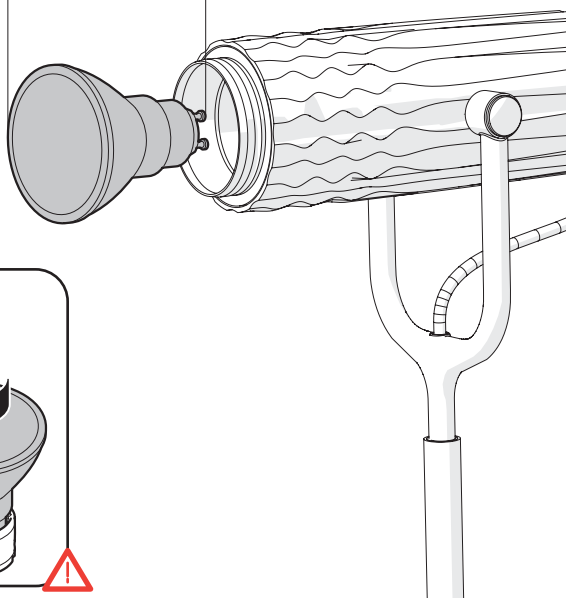

Artemide®

Fiamma

design
Wilмотte & Industries

i

1

2

220 - 240 V
MAX 8W LED
GU10

max 58 mm