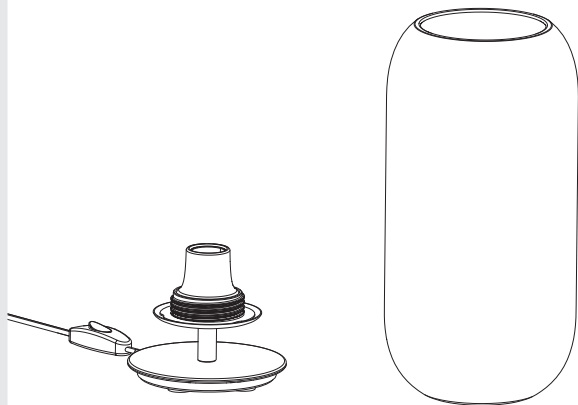

Artemide®

Gople Mini

design
BIG

i

1

2

3

LED

HALO

HALO

FLUO

Max 6W LED E14

For USA and Canada only:

Max 7W E12 cULus SBLED

4

For USA and Canada only