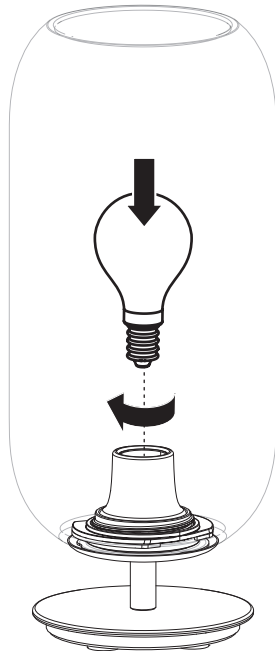

Artemide®

Gople Mini

design
BIG

i

1

2

3

LED

HALO

HALO

FLUO

Max 6W LED E14

For USA and Canada only:

Max 7W E12 cULus SBLED

4

For USA and Canada only