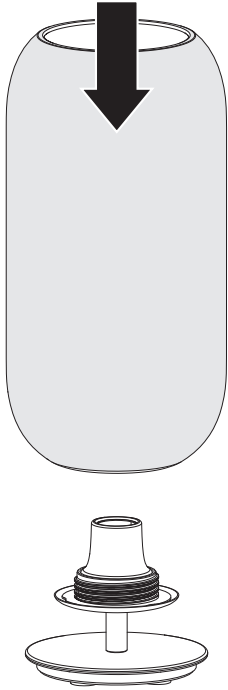

Artemide®

Gople Mini

design
BIG

i

1

2

3

LED

HALO

HALO

FLUO

Max 6W LED E14

For USA and Canada only:

Max 7W E12 cULus SBLED

4

For USA and Canada only