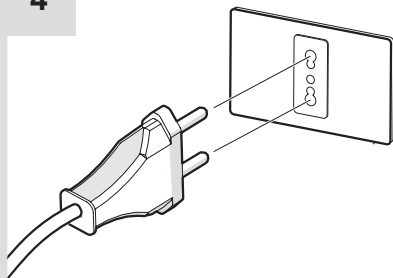

HALO

HALO

FLUO

Max 6W LED E14

For USA and Canada only:

Max 7W E12 cULus SBLED

4

For USA and Canada only