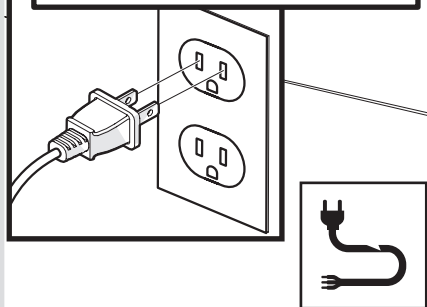

HALO

HALO

FLUO

Max 6W LED E14

For USA and Canada only:

Max 7W E12 cULus SBLED

4

For USA and Canada only