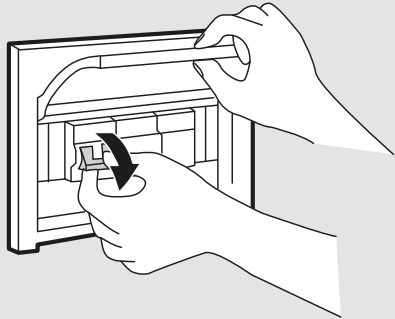

HOY SEMI-RECESSED ADJUSTABLE

design
Foster + Partners

i

BM05000

BM051...

1

∅ 95 mm

A**2A****3A****4A**