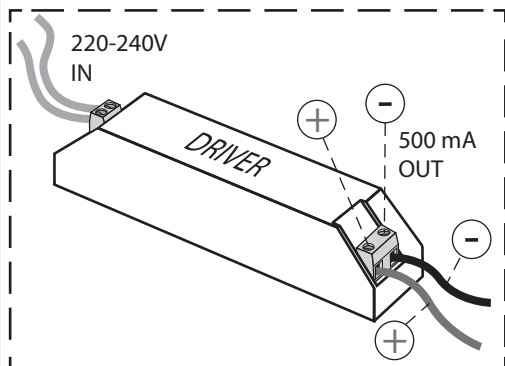

## JAVA LED

1

DRIVER  
M077600  
VO<sub>UT</sub> max = 50V dc  
I = 500mA