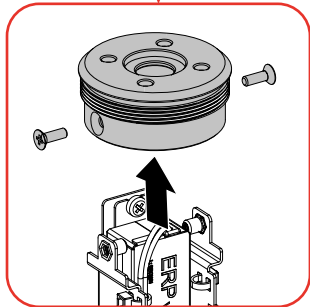

EU / Worldwide

A

1