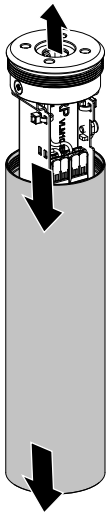

Artemide®

LA LINEA SMD KIT

design
BIG

i

i

A T468301X
LA LINEA SMD
DRIVER BOX

B T468311X
LA LINEA SMD
FIXING BOX

EU / Worldwide

A

1

2

3

4

220 / 240 Vac

5

6