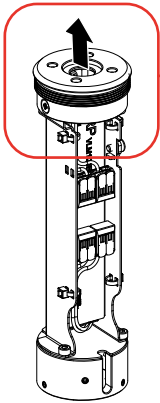

EU / Worldwide

A

1