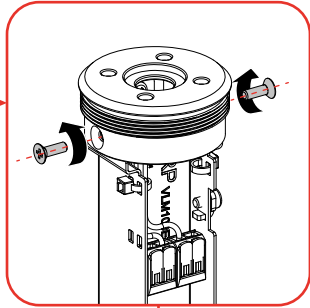

EU / Worldwide

A

1