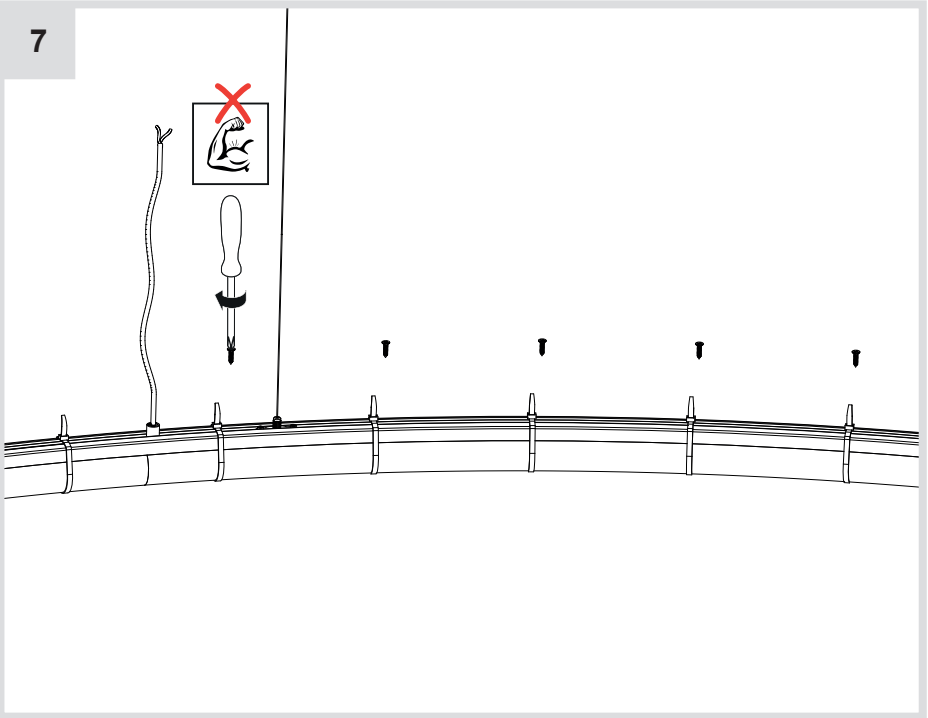

Artemide®

LA LINEA BACKBONE SUSPENSION CUSTOM

design
BIG

i

1

2

6

7