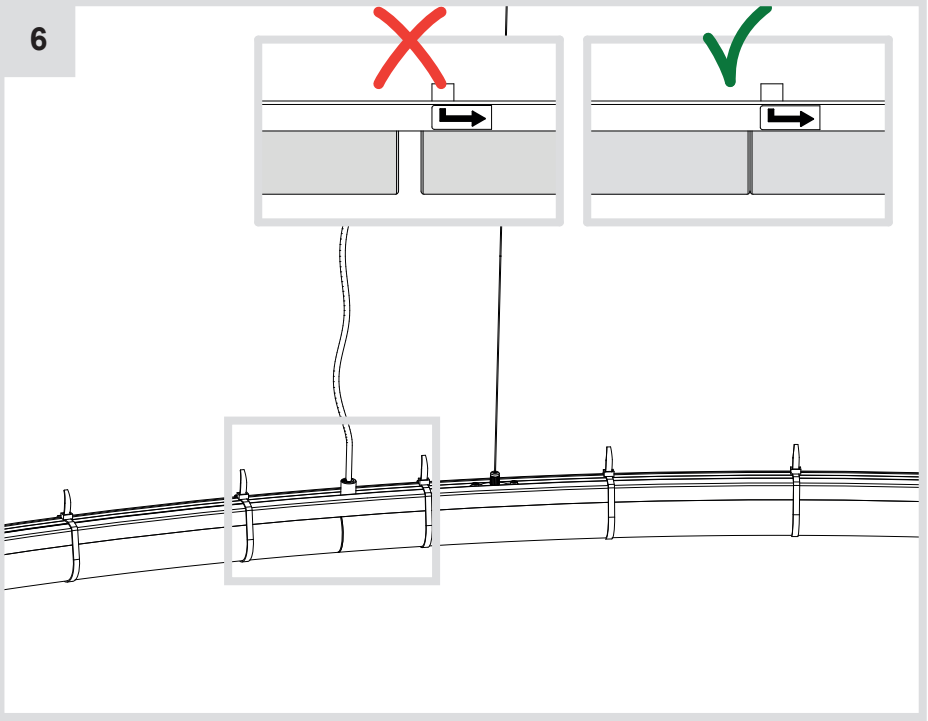

Artemide®

LA LINEA BACKBONE SUSPENSION CUSTOM

design
BIG

i

1

2

6

7