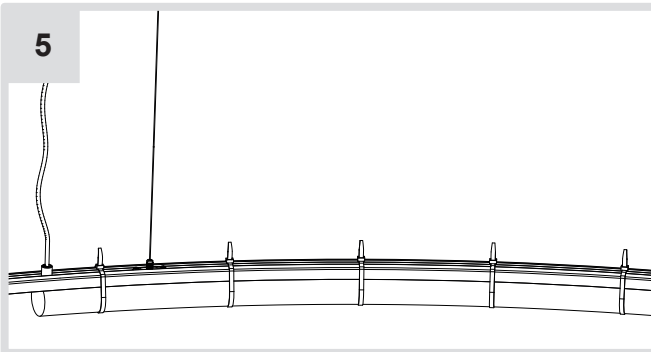

Artemide®

LA LINEA BACKBONE SUSPENSION CUSTOM

design
BIG

i

1

2

6

7