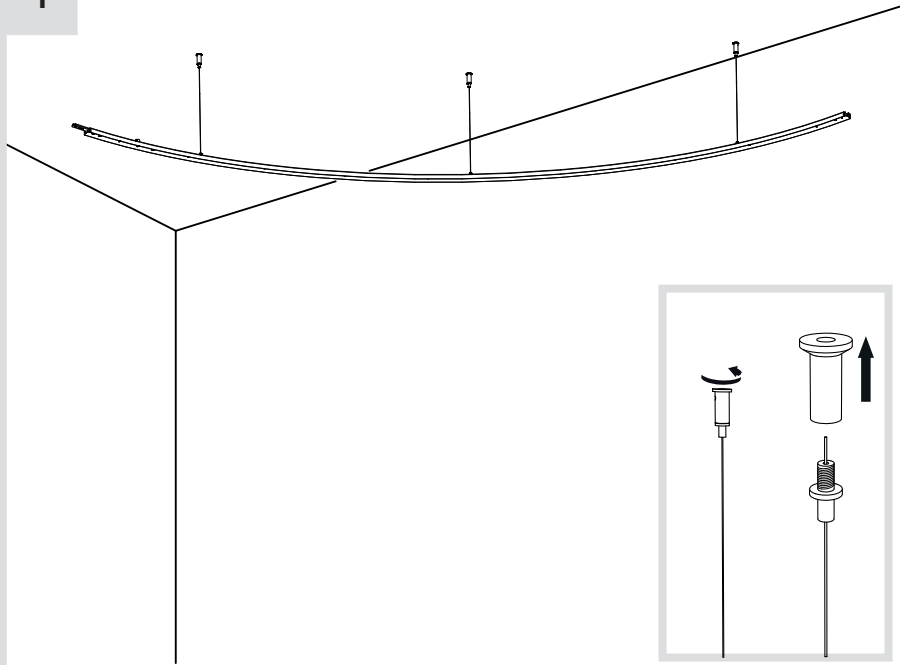

Artemide®

LA LINEA BACKBONE SUSPENSION CUSTOM

design
BIG

i

1

2

6

7