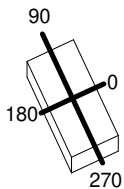

Luminaire

Code 0391030A
Name LOGICO PARETE GRIGIO

Measurum.

Code FTS002519-A
Name LOGICO PARETE GRIGIO

Luminaire Flux	2134 lm	Luminaire Power	26.0 W	Efficacy	82.081 lm/W	Efficiency	70.15%
Source Flux	3042 lm	Maximum value	131.33 cd/klm	Position	C=0.00 G=85.00	CG	Asymmetrical
Rectangular Luminaire		Length	380 mm	Width	185 mm	Height	310 mm
Rectangular Luminous Area		Length	380 mm	Width	185 mm	Height	310 mm
Horizontal Luminous Area		0.070300 m ²		Emitting area on Plane 180°		0.117800 m ²	
Emitting area on Plane 0°		0.117800 m ²		Emitting area on Plane 270°		0.057350 m ²	
Emitting area on Plane 90°		0.057350 m ²		Glare area at 76°		0.131308 m ²	
Coordinate system		CG		Symmetry Type		Asymmetrical	
Date		20-01-2022		Maximum Gamma Angle		180	
Measurement Distance		0.00		Measurement Flux		3042 lm	

Lamping=LED DIM 2x13W (E27) CCT=2700K CRI=80

C.I.E. 30 54 77 59 70
F UTE 0.41 J + 0.29 T

D DIN 5040
B NBN

C11
BZ 7

380mm x 185mm

Semipiani C

180.0 ——— 0.0
270.0 ——— 90.0

ULOR 28.73 %
DLOR 41.42 %
RN 40.95 %