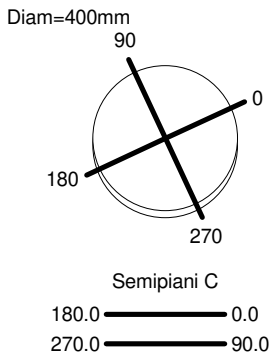

## Measurerm.

Code FTS002512-A  
Name LOGICO PLAFONE SETA LUCIDO

Luminaire Flux	1312 lm	Luminaire Power	13.0 W	Efficacy	100.918 lm/W	Efficiency	86.25%
Source Flux	1521 lm	Maximum value	118.80 cd/klm	Position	C=255.00 G=35.00	CG	Asymmetrical
Round Luminaire		Diam.	400 mm	Height	340 mm		
Round Luminous Area		Diam.	400 mm	Height	340 mm		
Horizontal Luminous Area				Emitting area on Plane 180°			0.136000 m2
Emitting area on Plane 0°				Emitting area on Plane 270°			0.136000 m2
Emitting area on Plane 90°				Glare area at 76°			0.162361 m2
Coordinate system		CG		Symmetry Type		Asymmetrical	
Date		20-01-2022		Maximum Gamma Angle		180	
Measurement Distance		0.00		Measurement Flux		1521 lm	

Lamping=LED DIM 1x13W (E27) CCT=2700K CRI=80

C.I.E. 31 54 77 55 86  
F UTE 0.48 H + 0.39 T

D DIN 5040  
B NBN

C21  
BZ 7

ULOR 38.54 %  
DLOR 47.72 %  
RN 44.68 %