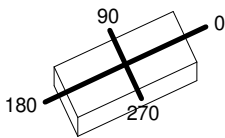

Luminaire

Code 0697020A
Name LOGICO MINI SOSPENSIONE 3 IN LINEA

Measurum.

Code FTS002507-A
Name LOGICO MINI SOSPENSIONE 3 IN LINEA

Luminaire Flux	2906 lm	Luminaire Power	31.5 W	Efficacy	92.257 lm/W	Efficiency	91.82%
Source Flux	3165 lm	Maximum value	136.82 cd/klm	Position	C=75.00 G=30.00	CG	Asymmetrical
Rectangular Luminaire		Length	280 mm	Width	660 mm	Height	230 mm
Rectangular Luminous Area		Length	280 mm	Width	660 mm	Height	230 mm
Horizontal Luminous Area			0.184800 m ²	Emitting area on Plane 180°			0.064400 m ²
Emitting area on Plane 0°			0.064400 m ²	Emitting area on Plane 270°			0.151800 m ²
Emitting area on Plane 90°			0.151800 m ²	Glare area at 76°			0.107194 m ²
Coordinate system		CG		Symmetry Type		Asymmetrical	
Date		20-01-2022		Maximum Gamma Angle		180	
Measurement Distance		0.00		Measurement Flux		3165 lm	

Lamping=LED DIM 3x10.5W (E27) CCT=2700K CRI=80

C.I.E. 31 54 77 58 92
F UTE 0.54 H + 0.38 T

D DIN 5040
B NBN

C21
BZ 7

280mm x 660mm

Sempipiani C

180.0 ——— 0.0
270.0 ——— 90.0

ULOR 38.21 %
DLOR 53.61 %
RN 41.62 %