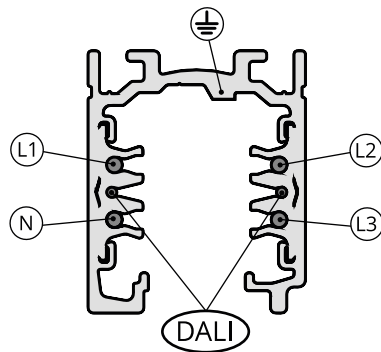

HOY TRACK DALI HOY TRACK ND

design
Foster + Partners

i

	IP20			LED1
 DIM 4	 NO DIM			UK CA

i

MCB type B		MCB type C	
10A	16A	10A	16A
max 32	max 50	max 52	max 85

3

4

1 = L1
2 = L2
3 = L3

1 = L1
2 = L2
3 = L3

A.A.G. Stucchi - Onetrack

5

1

2

Artemide®

Artemide