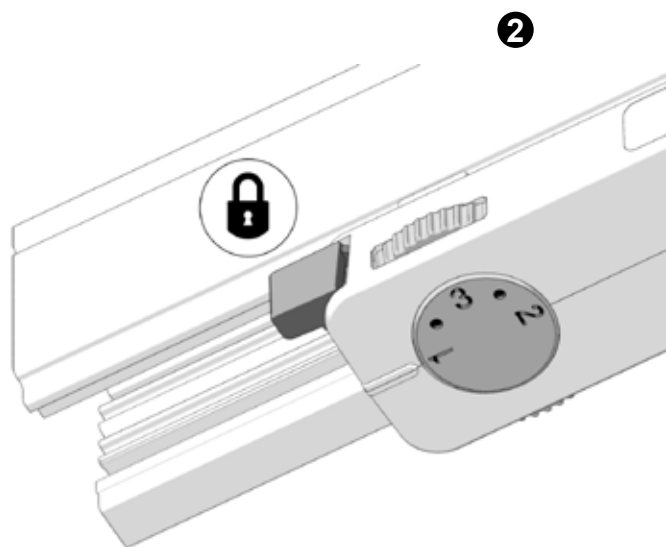

HOY TRACK DALI HOY TRACK ND

design
Foster + Partners

i

	IP20			LED1
 DIM 4	 NO DIM			UK CA

i

MCB type B		MCB type C	
10A	16A	10A	16A
max 32	max 50	max 52	max 85

3

4

1 = L1
2 = L2
3 = L3

1 = L1
2 = L2
3 = L3

A.A.G. Stucchi - Onetrack

5

1

2

Artemide®

Artemide