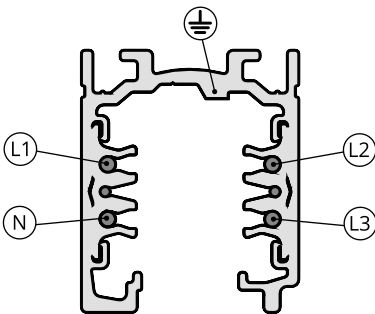

HOY TRACK DALI HOY TRACK ND

design
Foster + Partners

i

	IP20			LED1
 DIM 4	 NO DIM			UK CA

i

MCB type B		MCB type C	
10A	16A	10A	16A
max 32	max 50	max 52	max 85

3

4

1 = L1
2 = L2
3 = L3

1 = L1
2 = L2
3 = L3

A.A.G. Stucchi - Onetrack

5

1

2

Artemide®

Artemide