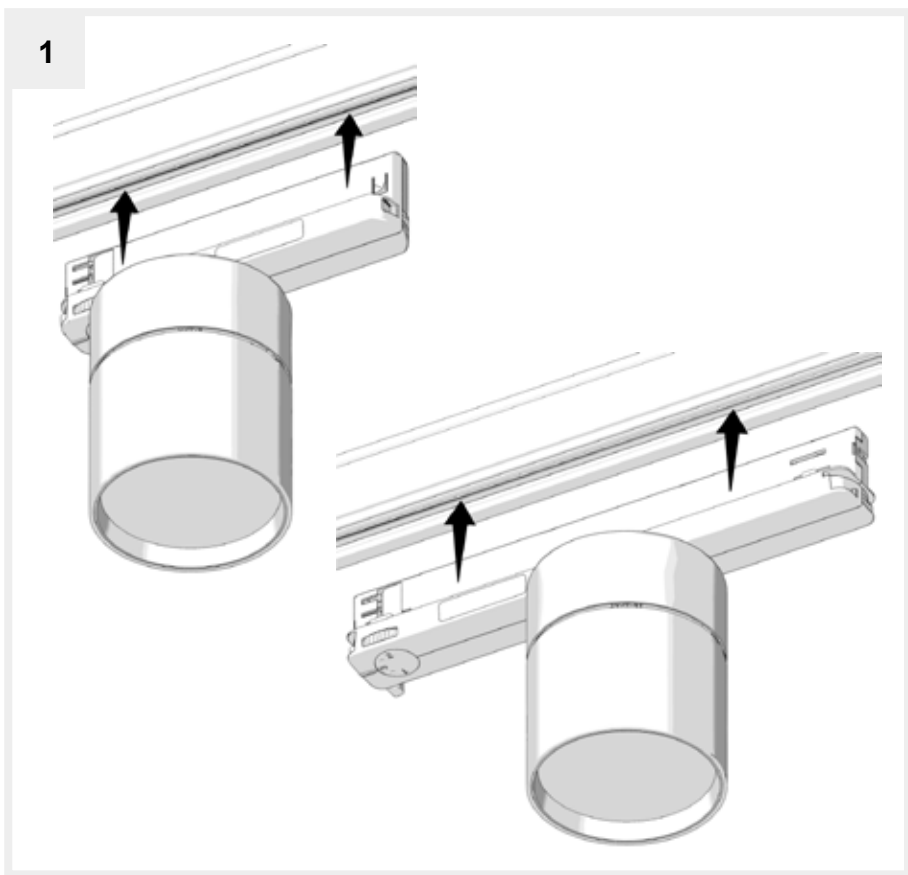

HOY TRACK DALI HOY TRACK ND

design
Foster + Partners

i

	IP20			LED1
 DIM 4	 NO DIM			UK CA

i

MCB type B		MCB type C	
10A	16A	10A	16A
max 32	max 50	max 52	max 85

3

4

1 = L1
2 = L2
3 = L3

1 = L1
2 = L2
3 = L3

A.A.G. Stucchi - Onetrack

5

1

2

Artemide®

Artemide