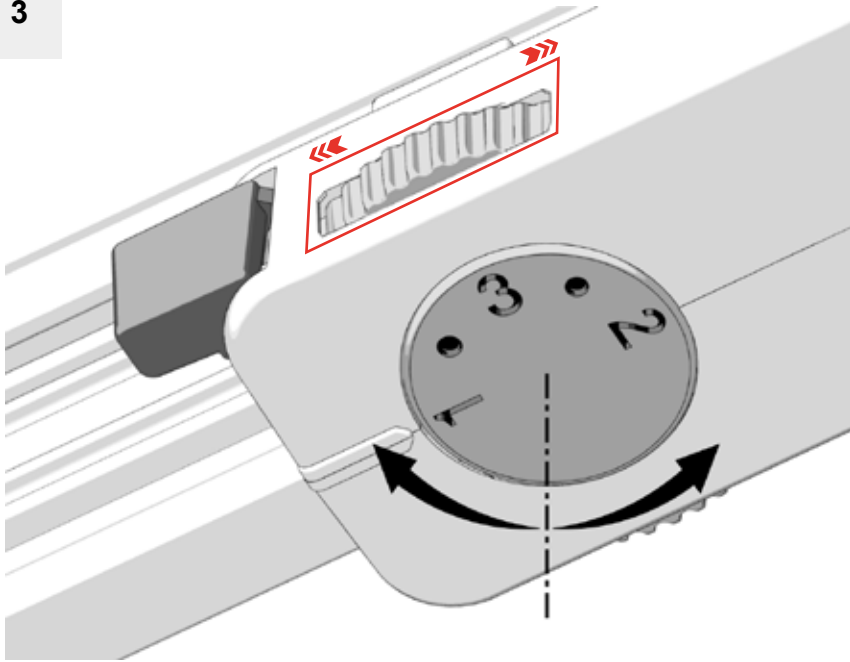

HOY TRACK DALI HOY TRACK ND

design
Foster + Partners

i

	IP20			LED1
 DIM 4	 NO DIM			UK CA

i

MCB type B		MCB type C	
10A	16A	10A	16A
max 32	max 50	max 52	max 85

3

4

1 = L1
2 = L2
3 = L3

1 = L1
2 = L2
3 = L3

A.A.G. Stucchi - Onetrack

5

1

2

Artemide®

Artemide