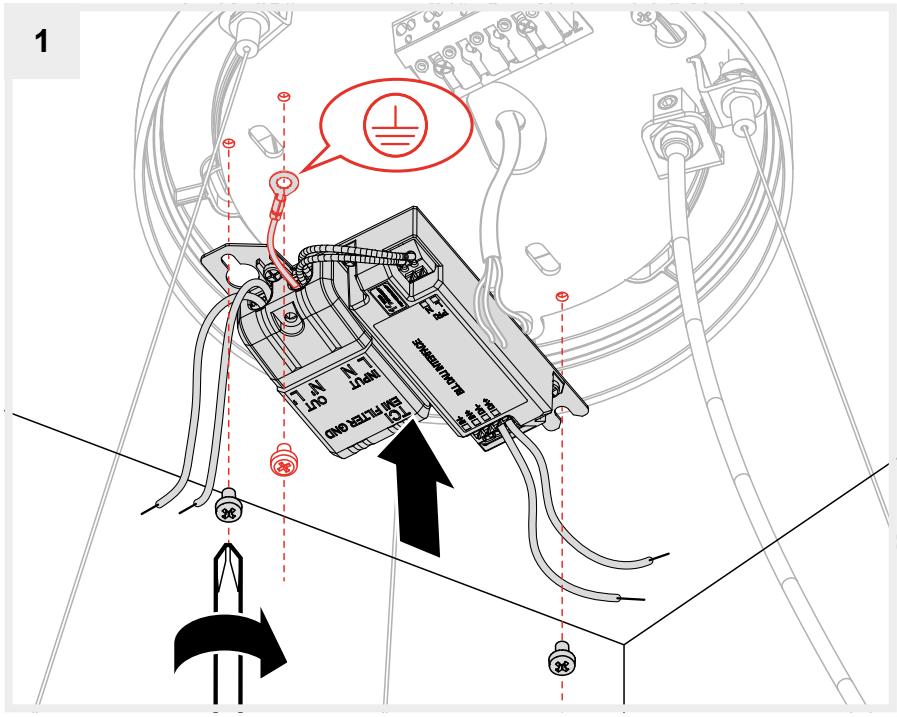

## EGGBOARD CIRCLE 63 - 93 KIT BLL

design  
Progetto CMR

i

Artemide App  
Quick Starting Guide

→ **Y513001991**

1

2

3