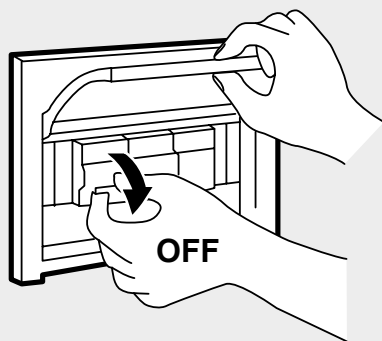

## EGGBOARD CIRCLE 63 - 93 KIT BLL

design  
Progetto CMR

i

Artemide App  
Quick Starting Guide

→ **Y513001991**

1

2

3