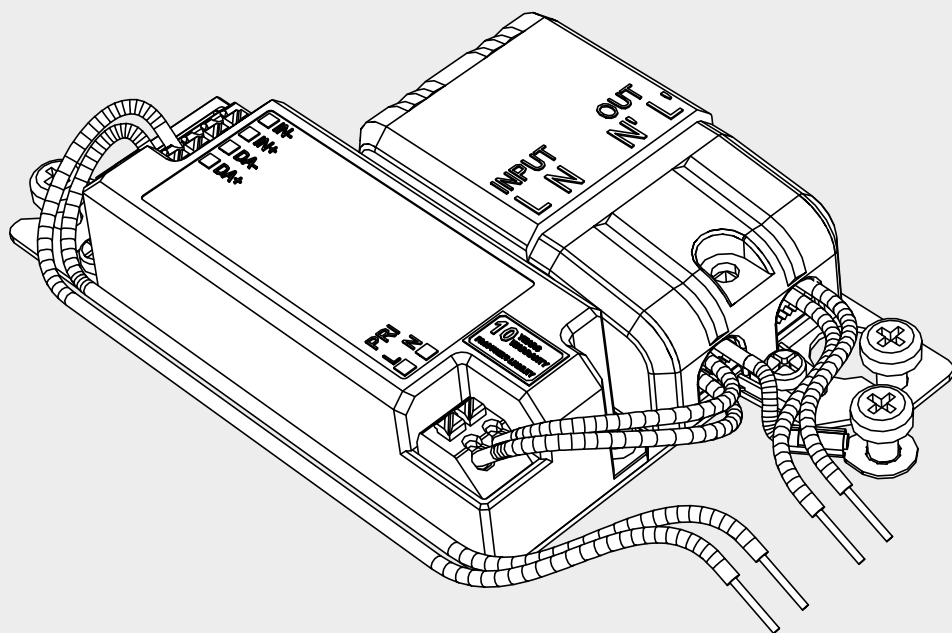

## EGGBOARD CIRCLE 63 - 93 KIT BLL

design  
Progetto CMR

i

Artemide App  
Quick Starting Guide

→ **Y513001991**

1

2

3