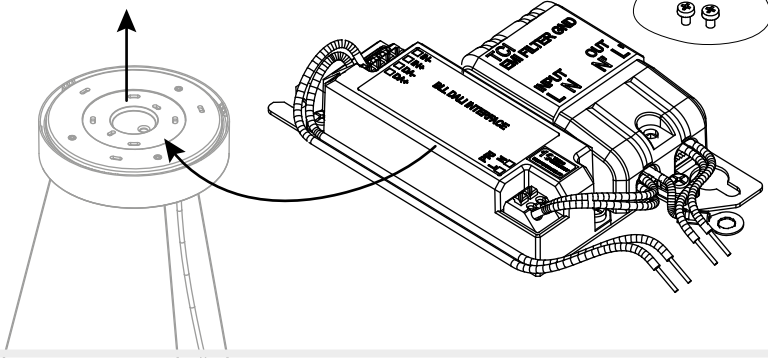

## EGGBOARD CIRCLE 63 - 93 KIT BLL

design  
Progetto CMR

i

Artemide App  
Quick Starting Guide

→ **Y513001991**

1

2

3