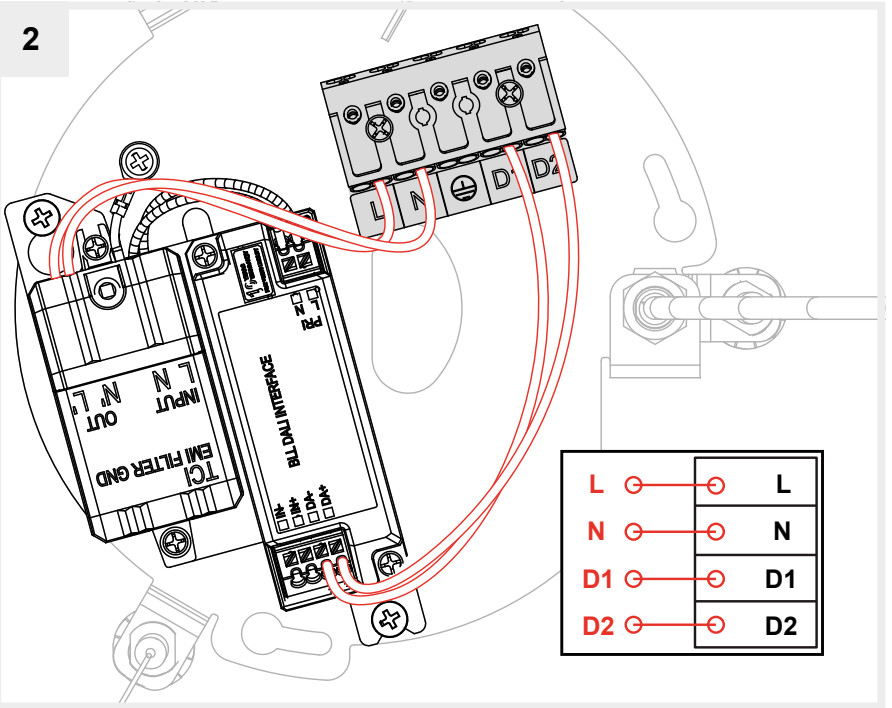

## EGGBOARD CIRCLE 63 - 93 KIT BLL

design  
Progetto CMR

i

Artemide App  
Quick Starting Guide

→ **Y513001991**

1

2

3

cod. Y513001993