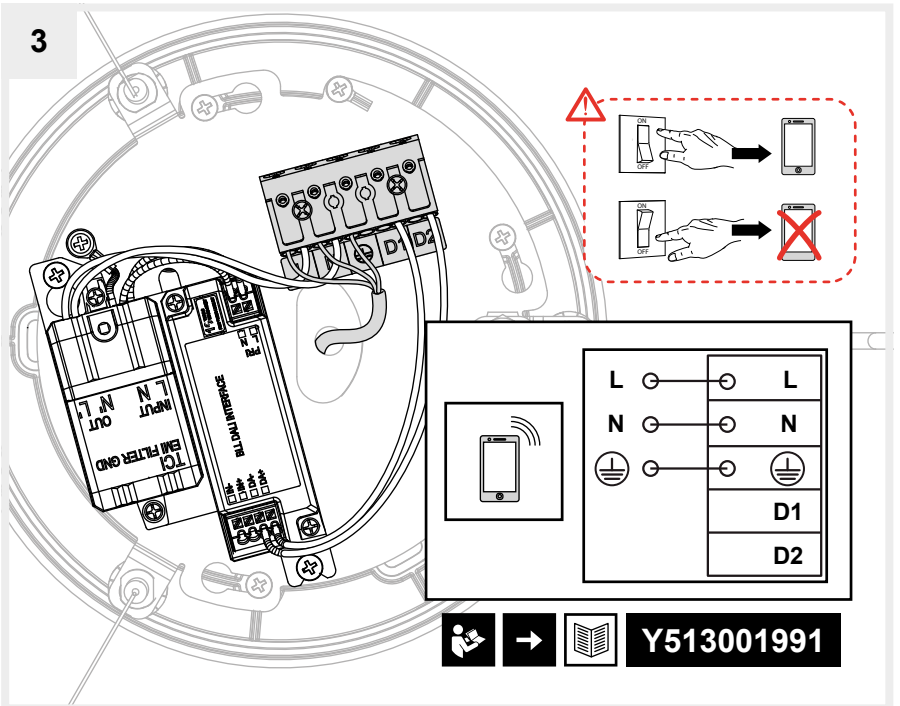

## EGGBOARD CIRCLE 63 - 93 KIT BLL

design  
Progetto CMR

i

Artemide App  
Quick Starting Guide

→ **Y513001991**

1

2

3