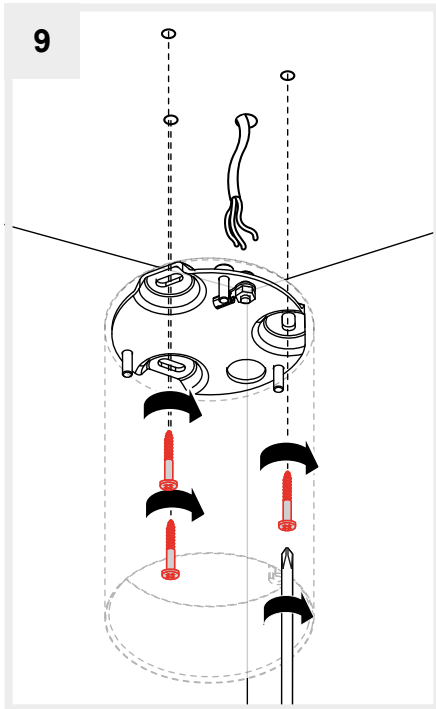

HOY SPOT 65 LENS SMD

design
Foster + Partners
Industrial Design

i

1

2

3

4

10