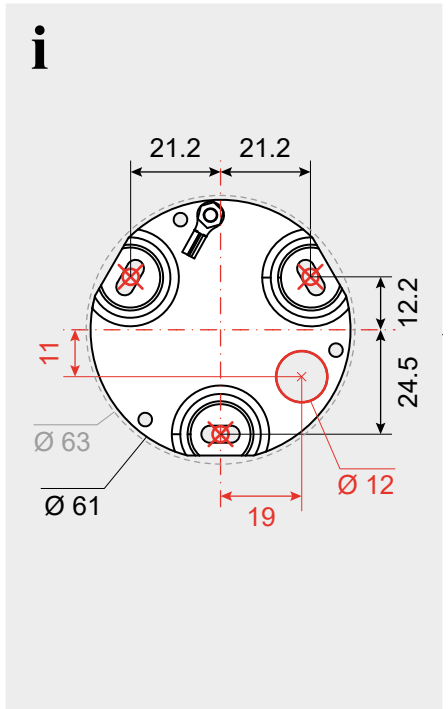

HOY SPOT 65 LENS SMD

design
Foster + Partners
Industrial Design

i

1

2

3

4

10