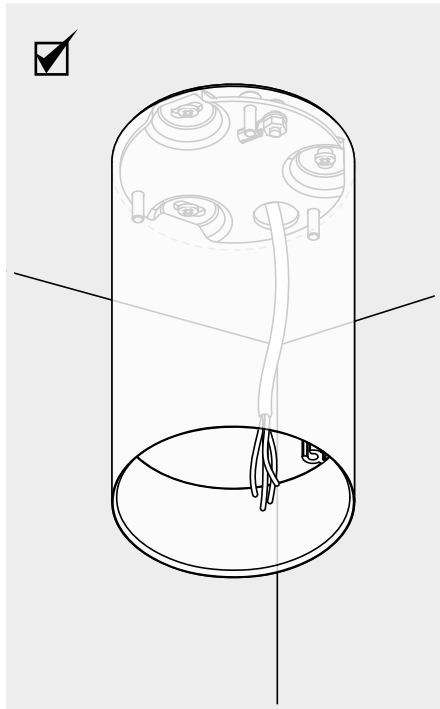

HOY SPOT 65 LENS SMD

design
Foster + Partners
Industrial Design

i

1

2

3

4

10