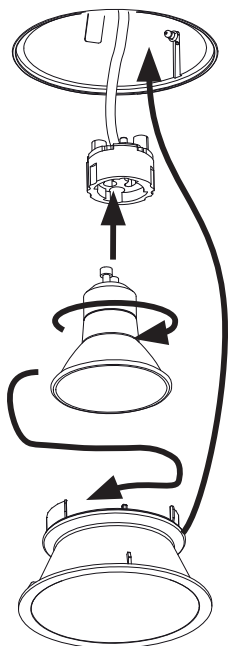

TAGORA RECESSED

design
S./R. Cornelissen

i

TAGORA 80
LED (GU10),
TAGORA 270 ↓

TAGORA 80 LED TAGORA 570,
TAGORA 970 ↓

ONLY FOR LED
(GU10) ↓

*GWFI = Glow Wire Flammability Index

TAGORA RECESSED \varnothing 80

1

2

3a LED GU10

3b LED

L_{max} [m]	10	20	50
\varnothing_{min} [mm ²]	0,50	1,00	2,50

$L_{max} - \varnothing_{min}$

2°

- + Rosso/Red/Rouge/Rojo/Rot
- Nero/Black/Noir/Negro/Schwarz

1°

3°

4

TAGORA RECESSED \varnothing 270

	X(mm)	Y(mm)	Z(mm)	H1(mm)	H2(mm)
LED	\varnothing 292	100	150	240	250

1

\varnothing 292 mm

2