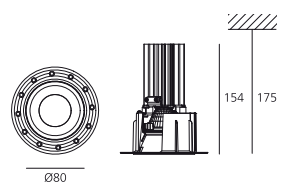

TAGORA RECESSED

design
S./R. Cornelissen

i

TAGORA 80
LED (GU10),
TAGORA 270 ↓

TAGORA 80 LED TAGORA 570,
TAGORA 970 ↓

ONLY FOR LED
(GU10) ↓

*GWFI = Glow Wire Flammability Index

TAGORA RECESSED \varnothing 80

IP20	LED	LED1	III	3000K	flood
	LED (GU10)			1.00 m	4000K
GWFI 960°C*					flood
					wide flood
					very wide flood
					LED (GU10) 220-240V max 8W

TAGORA RECESSED \varnothing 270

IP20	GWFI 750°C*	LED1	□	3000K	spot
				4000K	spot
					flood
					flood