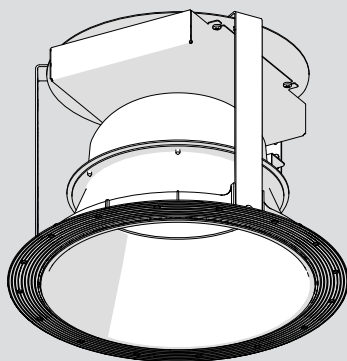

TAGORA RECESSED

design
S./R. Cornelissen

i

TAGORA 80
LED (GU10),
TAGORA 270 ↓

TAGORA 80 LED TAGORA 570,
TAGORA 970 ↓

ONLY FOR LED
(GU10) ↓

*GWFI = Glow Wire Flammability Index

TAGORA RECESSED \varnothing 80

IP20	LED	LED1	III	3000K	flood
	LED (GU10)			1.00 m	4000K
GWFI 960°C*					flood
					wide flood
					very wide flood
					LED (GU10) 220-240V max 8W

TAGORA RECESSED \varnothing 270

IP20	GWFI 750°C*	LED1	□	3000K	spot
				4000K	spot
					flood
					flood