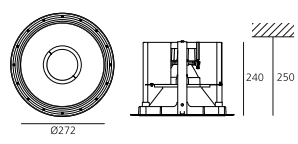

TAGORA RECESSED $\varnothing$ 270

IP20	GWFI 750°C*	LED1	□	3000K	spot
				4000K	spot
					flood
					flood

TAGORA RECESSED $\varnothing$ 570