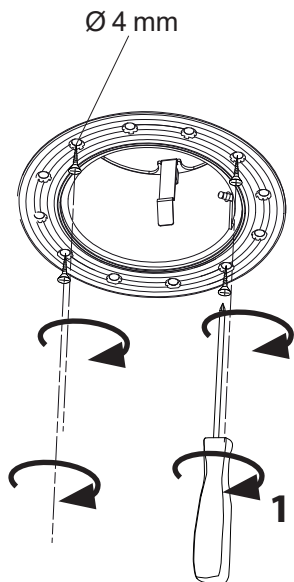

TAGORA RECESSED

design
S./R. Cornelissen

i

TAGORA 80
LED (GU10),
TAGORA 270 ↓

TAGORA 80 LED TAGORA 570,
TAGORA 970 ↓

ONLY FOR LED
(GU10) ↓

*GWFI = Glow Wire Flammability Index

TAGORA RECESSED \varnothing 80

1

2

3a LED GU10

3b LED

L_{max} [m]	10	20	50
\varnothing_{min} [mm ²]	0,50	1,00	2,50

$L_{max} - \varnothing_{min}$

2°

- + Rosso/Red/Rouge/Rojo/Rot
- Nero/Black/Noir/Negro/Schwarz

1°

3°

4

TAGORA RECESSED \varnothing 270

	X(mm)	Y(mm)	Z(mm)	H1(mm)	H2(mm)
LED	\varnothing 292	100	150	240	250

1

\varnothing 292 mm

2