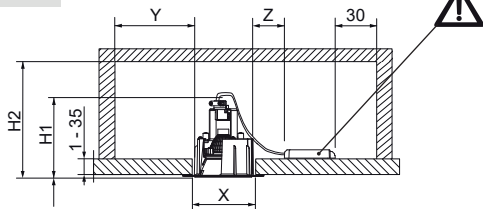

TAGORA RECESSED $\varnothing 80$