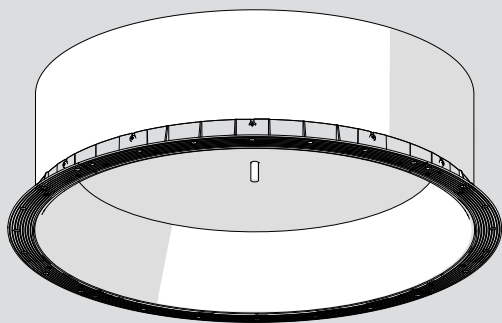

TAGORA RECESSED

design
S./R. Cornelissen

i

TAGORA 80
LED (GU10),
TAGORA 270 ↓

TAGORA 80 LED TAGORA 570,
TAGORA 970 ↓

ONLY FOR LED
(GU10) ↓

*GWFI = Glow Wire Flammability Index

TAGORA RECESSED \varnothing 80

IP20	LED	LED1	III	3000K	flood
	LED (GU10)			1.00 m	4000K
GWFI 960°C*					flood
					wide flood
					very wide flood
					LED (GU10) 220-240V max 8W

TAGORA RECESSED \varnothing 270

IP20	GWFI 750°C*	LED1	□	3000K	spot
				4000K	spot
					flood
					flood

TAGORA RECESSED \varnothing 570

IP20	GWFI 650°C*	LED1	⊕	3000K
				4000K

TAGORA RECESSED \varnothing 970

IP20	GWFI 650°C*	LED1	⊕	3000K
				4000K

TAGORA RECESSED $\varnothing 80$

	X(mm)	Y(mm)	Z(mm)	H1(mm)	H2(mm)
LED	$\varnothing 92$	70	100	155	175

1

2

3a LED GU10

3b LED

L_{max} [m]	10	20	50
\varnothing_{min} [mm ²]	0,50	1,00	2,50

$L_{max} - \varnothing_{min}$

2°

- + Rosso/Red/Rouge/Rojo/Rot
- Nero/Black/Noir/Negro/Schwarz