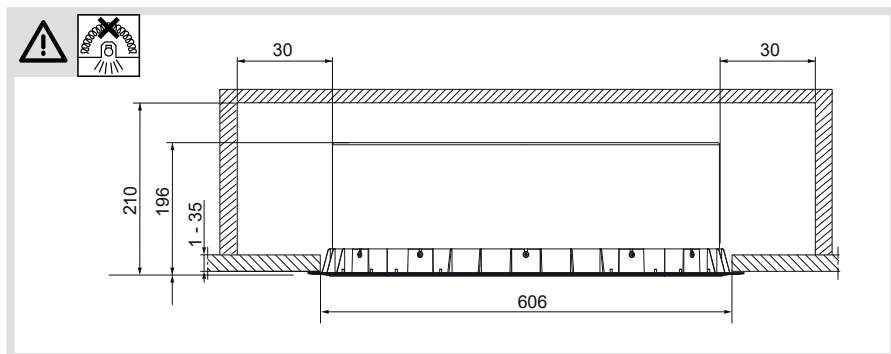

TAGORA RECESSED $\varnothing$ 570