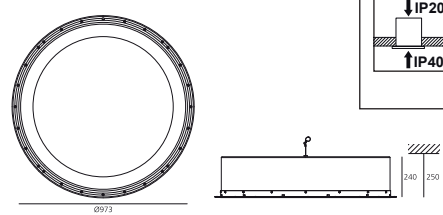

TAGORA RECESSED

design
S./R. Cornelissen

i

TAGORA 80
LED (GU10),
TAGORA 270 ↓

TAGORA 80 LED TAGORA 570,
TAGORA 970 ↓

ONLY FOR LED
(GU10) ↓

*GWFI = Glow Wire Flammability Index

TAGORA RECESSED \varnothing 80

IP20	LED	LED1	III	3000K	flood
	LED (GU10)			1.00 m	4000K
GWFI 960°C*					flood
					wide flood
					very wide flood
					LED (GU10) 220-240V max 8W

TAGORA RECESSED \varnothing 270

IP20	GWFI 750°C*	LED1	□	3000K	spot
				4000K	spot
					flood
					flood

TAGORA RECESSED \varnothing 570

IP20	GWFI 650°C*	LED1	⊕	3000K
				4000K

TAGORA RECESSED \varnothing 970

IP20	GWFI 650°C*	LED1	⊕	3000K
				4000K

TAGORA RECESSED $\varnothing 80$

	X(mm)	Y(mm)	Z(mm)	H1(mm)	H2(mm)
LED	$\varnothing 92$	70	100	155	175

1

2

3a LED GU10

3b LED

L_{max} [m]	10	20	50
\varnothing_{min} [mm ²]	0,50	1,00	2,50

$L_{max} - \varnothing_{min}$

2°

- + Rosso/Red/Rouge/Rojo/Rot
- Nero/Black/Noir/Negro/Schwarz