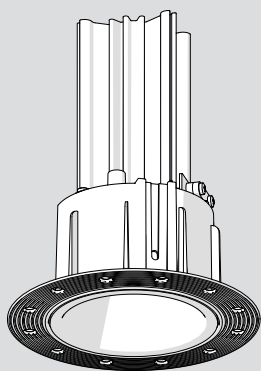

TAGORA RECESSED

design
S./R. Cornelissen

i

TAGORA 80
LED (GU10),
TAGORA 270 ↓

TAGORA 80 LED TAGORA 570,
TAGORA 970 ↓

ONLY FOR LED
(GU10) ↓

*GWFI = Glow Wire Flammability Index

TAGORA RECESSED \varnothing 80

IP20	LED	LED1	III	3000K	flood
	LED (GU10)			1.00 m	4000K
GWFI 960°C*					flood
					wide flood
					very wide flood
					LED (GU10) 220-240V max 8W

TAGORA RECESSED \varnothing 270

IP20	GWFI 750°C*	LED1	□	3000K	spot
				4000K	spot
					flood
					flood

1

2

3a LED GU10

3b LED

L_{max} [m]	10	20	50
\varnothing_{min} [mm ²]	0,50	1,00	2,50

$L_{max} - \varnothing_{min}$

2°

- + Rosso/Red/Rouge/Rojo/Rot
- Nero/Black/Noir/Negro/Schwarz