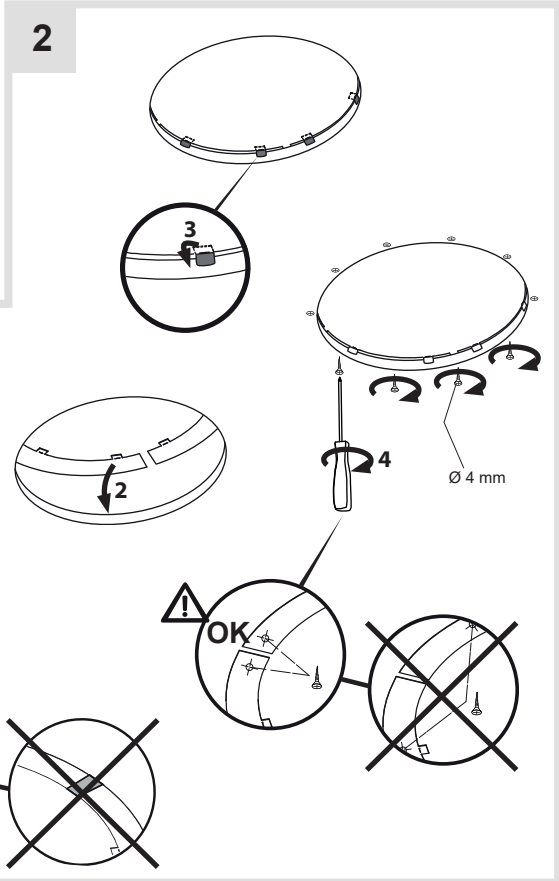

TAGORA RECESSED $\varnothing$ 970