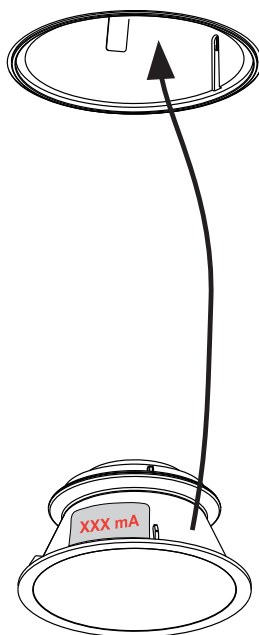

TAGORA RECESSED

design
S./R. Cornelissen

i

TAGORA 80
LED (GU10),
TAGORA 270 ↓

TAGORA 80 LED TAGORA 570,
TAGORA 970 ↓

ONLY FOR LED
(GU10) ↓

*GWFI = Glow Wire Flammability Index

TAGORA RECESSED \varnothing 80

1

2

3a LED GU10

3b LED

L_{max} [m]	10	20	50
\varnothing_{min} [mm ²]	0,50	1,00	2,50

$L_{max} - \varnothing_{min}$

2°

- + Rosso/Red/Rouge/Rojo/Rot
- Nero/Black/Noir/Negro/Schwarz

1°

3°

4

TAGORA RECESSED \varnothing 270

	X(mm)	Y(mm)	Z(mm)	H1(mm)	H2(mm)
LED	\varnothing 292	100	150	240	250

1

\varnothing 292 mm

2