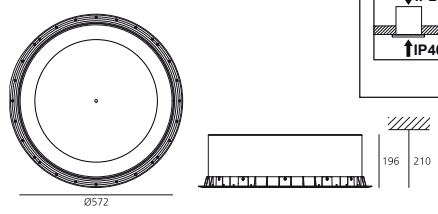

IP20	GWFI 650°C*	LED1	⊕	3000K
				4000K