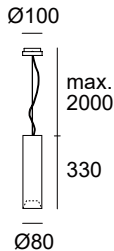

TAGORA SUSPENSION

design
S./R. Cornelissen

ONLY FOR LED
(GU10) ↓

TAGORA SUSPENSION \varnothing 80

*GWFI = Glow Wire Flammability Index

IP20	LED1	LED	3000K	flood
			4000K	wide flood
very wide flood				
flood				
very wide flood				
GWFI* 960°C	LED (GU10)	  1,00 m	LED (GU10) 220-240V, max 8W Max overall length: 81 mm	

TAGORA SUSPENSION \varnothing 970

LED direct LED direct+indirect		
IP20	GWFI* 650°C	LED1

TAGORA SUSPENSION Ø 80

Code	H min.
LED	20 cm

2

DALI

1

3