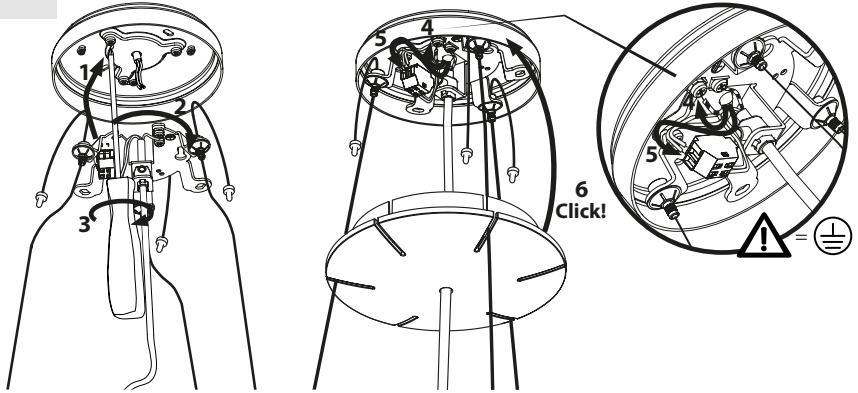

TAGORA SUSPENSION

design
S./R. Cornelissen

ONLY FOR LED
(GU10) ↓

TAGORA SUSPENSION \varnothing 80

*GWFI = Glow Wire Flammability Index

IP20	LED1	LED	3000K	flood
			4000K	wide flood
very wide flood				
flood				
very wide flood				
GWFI* 960°C	LED (GU10)	  1,00 m	LED (GU10) 220-240V, max 8W Max overall length: 81 mm	

TAGORA SUSPENSION \varnothing 970

LED direct LED direct+indirect		
IP20	GWFI* 650°C	LED1

TAGORA SUSPENSION Ø 80

Code	H min.
LED	20 cm

2

DALI

1

3

GU10

LED

TAGORA SUSPENSION \varnothing 270 - \varnothing 570 - \varnothing 970

1

2

3

4

5a