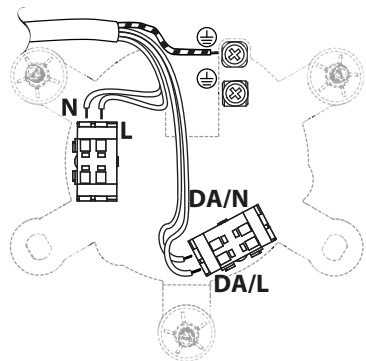

5b

TAGORA 270 LED
dimnable SwitchcDim / SwitchDim dimmable