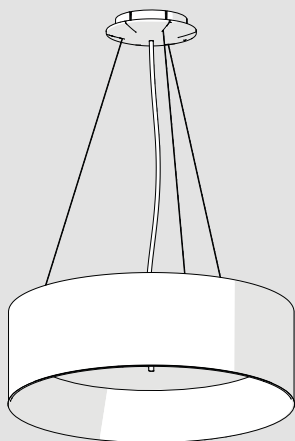

TAGORA SUSPENSION

design
S./R. Cornelissen

ONLY FOR LED
(GU10) ↓

TAGORA SUSPENSION \varnothing 80

*GWFI = Glow Wire Flammability Index

IP20	LED1	LED	3000K	flood
			4000K	wide flood
very wide flood				
flood				
very wide flood				
GWFI* 960°C	LED (GU10)	  1,00 m	LED (GU10) 220-240V, max 8W Max overall length: 81 mm	

TAGORA SUSPENSION \varnothing 270

LED dimmable DALI - SwitchDim			3000K	spot
IP20	GWFI* 960°C	LED1		flood
			4000K	spot
				flood

TAGORA SUSPENSION \varnothing 570

LED direct LED direct+indirect		
IP20	GWFI* 650°C	LED1

TAGORA SUSPENSION \varnothing 970

LED direct LED direct+indirect		
IP20	GWFI* 650°C	LED1

TAGORA SUSPENSION Ø 80

Code	H min.
LED	20 cm

2

DALI

1

3