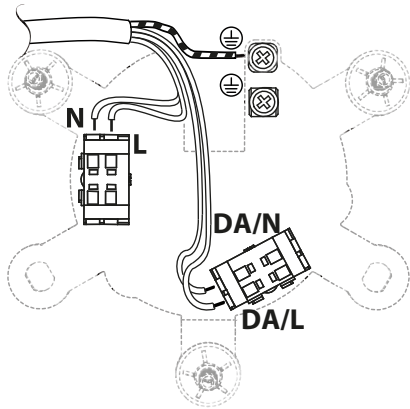

5a

TAGORA 270/570/970 LED
dimnable Dali / Dali dimmable