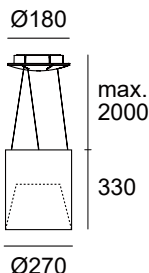

TAGORA SUSPENSION $\varnothing$ 270

LED dimmable DALI - SwitchDim			3000K	spot
IP20	GWFI* 960°C	LED1		flood
			4000K	spot
				flood