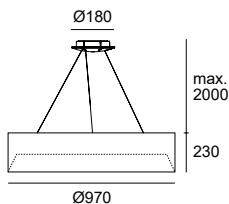

TAGORA SUSPENSION

design
S./R. Cornelissen

ONLY FOR LED
(GU10) ↓

TAGORA SUSPENSION \varnothing 80

*GWFI = Glow Wire Flammability Index

IP20	LED1	LED	3000K	flood
			4000K	wide flood
very wide flood				
flood				
very wide flood				
GWFI* 960°C	LED (GU10)	  1,00 m	LED (GU10) 220-240V, max 8W Max overall length: 81 mm	

TAGORA SUSPENSION \varnothing 270

LED dimmable DALI - SwitchDim			3000K	spot
IP20	GWFI* 960°C	LED1		flood
			4000K	spot
				flood

TAGORA SUSPENSION \varnothing 570

LED direct LED direct+indirect		
IP20	GWFI* 650°C	LED1

TAGORA SUSPENSION \varnothing 970

LED direct LED direct+indirect		
IP20	GWFI* 650°C	LED1

TAGORA SUSPENSION Ø 80

Code	H min.
LED	20 cm

2

DALI

1

3