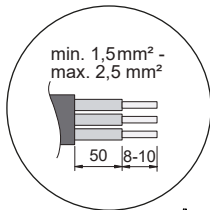

5b

TAGORA 270 LED
dimnable SwitchcDim / SwitchDim dimmable