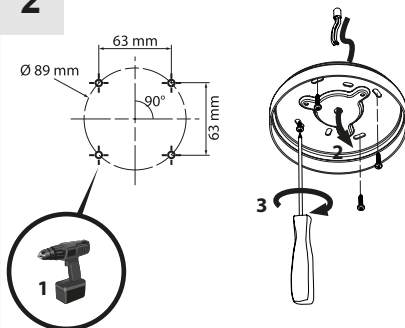

TAGORA SUSPENSION

design
S./R. Cornelissen

ONLY FOR LED
(GU10) ↓

TAGORA SUSPENSION \varnothing 80

*GWFI = Glow Wire Flammability Index

IP20	LED1	LED	3000K	flood
			4000K	wide flood
very wide flood				
flood				
very wide flood				
GWFI* 960°C	LED (GU10)	  1,00 m	LED (GU10) 220-240V, max 8W Max overall length: 81 mm	

TAGORA SUSPENSION \varnothing 970

LED direct LED direct+indirect		
IP20	GWFI* 650°C	LED1

TAGORA SUSPENSION Ø 80

Code	H min.
LED	20 cm

2

DALI

1

3

GU10

LED

TAGORA SUSPENSION \varnothing 270 - \varnothing 570 - \varnothing 970

1

2

3

4

5a