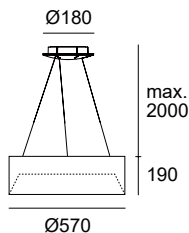

TAGORA SUSPENSION $\varnothing$ 570

LED direct LED direct+indirect		
IP20	GWFI* 650°C	LED1