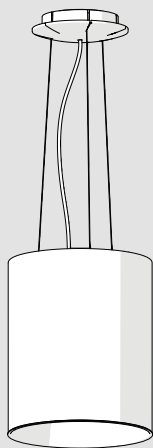

TAGORA SUSPENSION

design
S./R. Cornelissen

ONLY FOR LED
(GU10) ↓

TAGORA SUSPENSION \varnothing 80

*GWFI = Glow Wire Flammability Index

IP20	LED1	LED	3000K	flood
			4000K	wide flood
very wide flood				
flood				
very wide flood				
GWFI* 960°C	LED (GU10)	  1,00 m	LED (GU10) 220-240V, max 8W Max overall length: 81 mm	

TAGORA SUSPENSION \varnothing 270

LED dimmable DALI - SwitchDim			3000K	spot
IP20	GWFI* 960°C	LED1		flood
			4000K	spot
				flood

TAGORA SUSPENSION \varnothing 570

LED direct LED direct+indirect		
IP20	GWFI* 650°C	LED1

TAGORA SUSPENSION \varnothing 970

LED direct LED direct+indirect		
IP20	GWFI* 650°C	LED1

TAGORA SUSPENSION Ø 80

Code	H min.
LED	20 cm

2

DALI

1

3

GU10

LED

TAGORA SUSPENSION \varnothing 270 - \varnothing 570 - \varnothing 970

1

2

3

4

5a