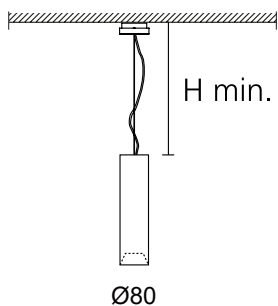

TAGORA SUSPENSION

design
S./R. Cornelissen

ONLY FOR LED
(GU10) ↓

TAGORA SUSPENSION \varnothing 80

*GWFI = Glow Wire Flammability Index

IP20	LED1	LED	3000K	flood
			4000K	wide flood
very wide flood				
flood				
very wide flood				
GWFI* 960°C	LED (GU10)	  1,00 m	LED (GU10) 220-240V, max 8W Max overall length: 81 mm	

TAGORA SUSPENSION \varnothing 270

LED dimmable DALI - SwitchDim			3000K	spot
IP20	GWFI* 960°C	LED1		flood
			4000K	spot
				flood

TAGORA SUSPENSION \varnothing 570

LED direct LED direct+indirect		
IP20	GWFI* 650°C	LED1

TAGORA SUSPENSION \varnothing 970

LED direct LED direct+indirect		
IP20	GWFI* 650°C	LED1

TAGORA SUSPENSION Ø 80

Code	H min.
LED	20 cm

2

DALI

1

3