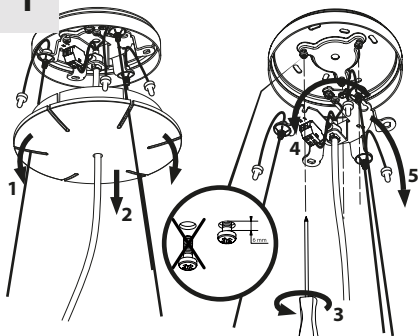

TAGORA SUSPENSION

design
S./R. Cornelissen

ONLY FOR LED
(GU10) ↓

TAGORA SUSPENSION \varnothing 80

*GWFI = Glow Wire Flammability Index

IP20	LED1	LED	3000K	flood
			4000K	wide flood
very wide flood				
flood				
very wide flood				
GWFI* 960°C	LED (GU10)	  1,00 m	LED (GU10) 220-240V, max 8W Max overall length: 81 mm	

TAGORA SUSPENSION \varnothing 970

LED direct LED direct+indirect		
IP20	GWFI* 650°C	LED1

TAGORA SUSPENSION Ø 80

Code	H min.
LED	20 cm

2

DALI

1

3

GU10

LED

TAGORA SUSPENSION \varnothing 270 - \varnothing 570 - \varnothing 970

1

2

3

4

5a