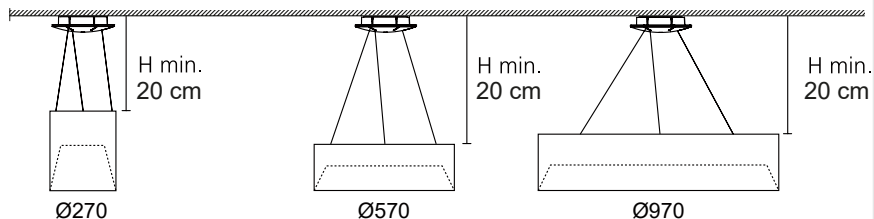

TAGORA SUSPENSION $\varnothing$ 270 - $\varnothing$ 570 - $\varnothing$ 970