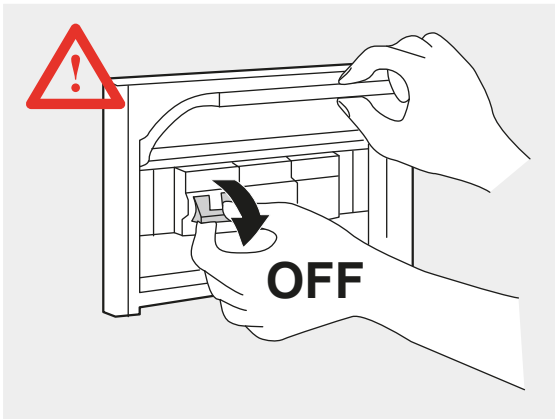

TAGORA SUSPENSION

design
S./R. Cornelissen

ONLY FOR LED
(GU10) ↓

TAGORA SUSPENSION \varnothing 80

*GWFI = Glow Wire Flammability Index

IP20	LED1	LED	3000K	flood
			4000K	wide flood
very wide flood				
flood				
very wide flood				
GWFI* 960°C	LED (GU10)	  1,00 m	LED (GU10) 220-240V, max 8W Max overall length: 81 mm	