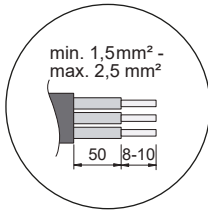

5a

TAGORA 270/570/970 LED
dimnable Dali / Dali dimmable