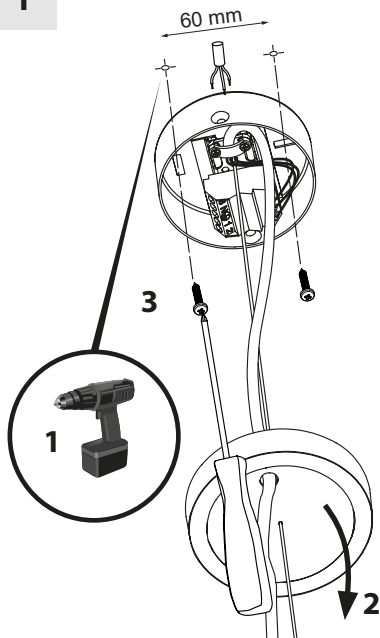

TAGORA SUSPENSION

design
S./R. Cornelissen

ONLY FOR LED
(GU10) ↓

TAGORA SUSPENSION \varnothing 80

*GWFI = Glow Wire Flammability Index

IP20	LED1	LED	3000K	flood
			4000K	wide flood
very wide flood				
flood				
very wide flood				
GWFI* 960°C	LED (GU10)	  1,00 m	LED (GU10) 220-240V, max 8W Max overall length: 81 mm	

TAGORA SUSPENSION \varnothing 970

LED direct LED direct+indirect		
IP20	GWFI* 650°C	LED1

TAGORA SUSPENSION Ø 80

Code	H min.
LED	20 cm

2

DALI

1

3