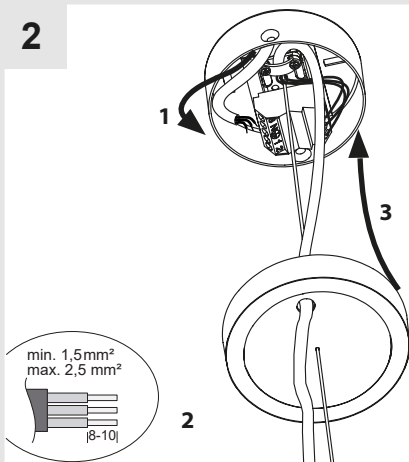

TAGORA SUSPENSION

design
S./R. Cornelissen

ONLY FOR LED
(GU10) ↓

TAGORA SUSPENSION \varnothing 80

*GWFI = Glow Wire Flammability Index

IP20	LED1	LED	3000K	flood
			4000K	wide flood
very wide flood				
flood				
very wide flood				
GWFI* 960°C	LED (GU10)	  1,00 m	LED (GU10) 220-240V, max 8W Max overall length: 81 mm	

TAGORA SUSPENSION \varnothing 970

LED direct LED direct+indirect		
IP20	GWFI* 650°C	LED1

TAGORA SUSPENSION Ø 80

Code	H min.
LED	20 cm

2

DALI

1

3