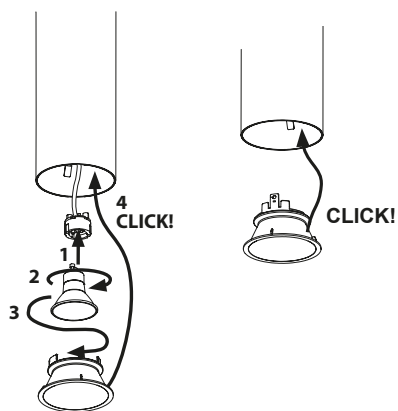

TAGORA SUSPENSION Ø 80

Code	H min.
LED	20 cm

2

DALI

1

3

GU10

LED