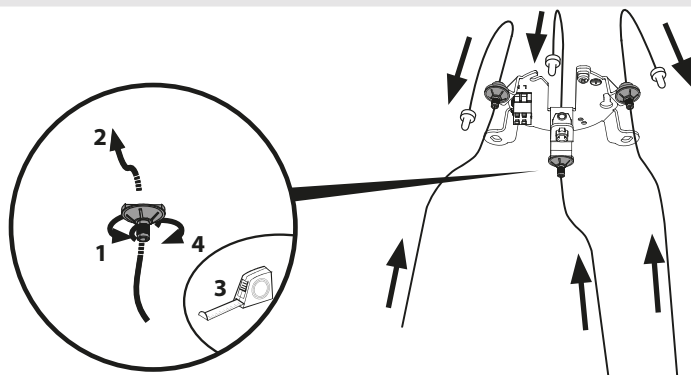

TAGORA SUSPENSION

design
S./R. Cornelissen

ONLY FOR LED
(GU10) ↓

TAGORA SUSPENSION \varnothing 80

*GWFI = Glow Wire Flammability Index

IP20	LED1	LED	3000K	flood
			4000K	wide flood
very wide flood				
flood				
very wide flood				
GWFI* 960°C	LED (GU10)	  1,00 m	LED (GU10) 220-240V, max 8W Max overall length: 81 mm	

TAGORA SUSPENSION \varnothing 970

LED direct LED direct+indirect		
IP20	GWFI* 650°C	LED1

TAGORA SUSPENSION Ø 80

Code	H min.
LED	20 cm

2

DALI

1

3

GU10

LED

TAGORA SUSPENSION \varnothing 270 - \varnothing 570 - \varnothing 970

1

2

3

4

5a