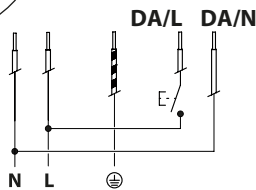

5b

TAGORA 270 LED
dimnable SwitchcDim / SwitchDim dimmable