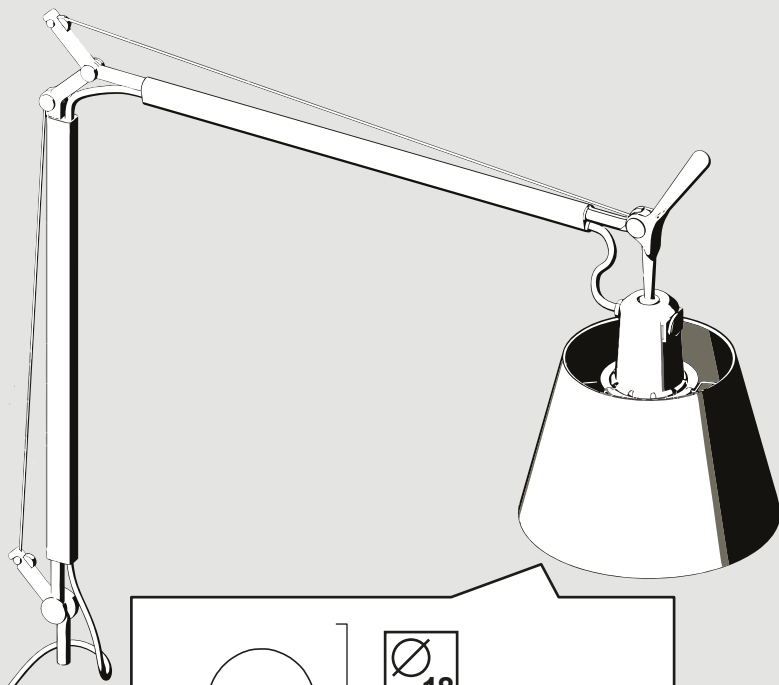

i

max 50 g

18

Max 8W LED E27

LED ✓ HALO HALO FLUO

for USA/CANADA only

Max 8W - E26
cULus SBLED LAMP