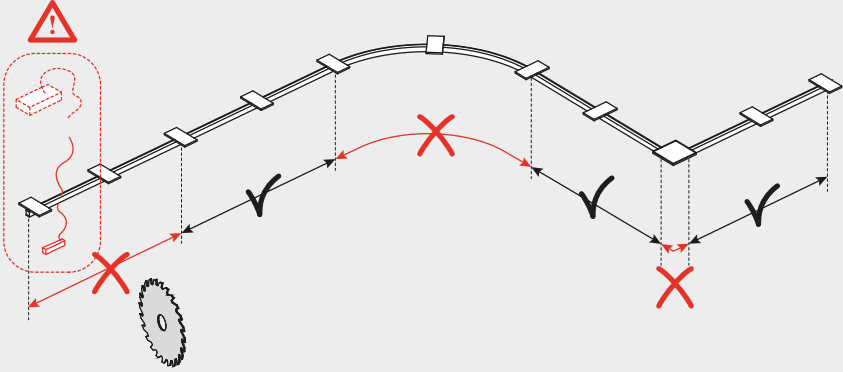

Artemide®

KIT TAGLIO CUSTOM BINARI TURN AROUND

design
Carlotta de Bevilacqua

i

i

RECESSED

CEILING / SUSPENSION DIRECT EMISSION

SUSPENSION DIRECT+INDIRECT EMISSION