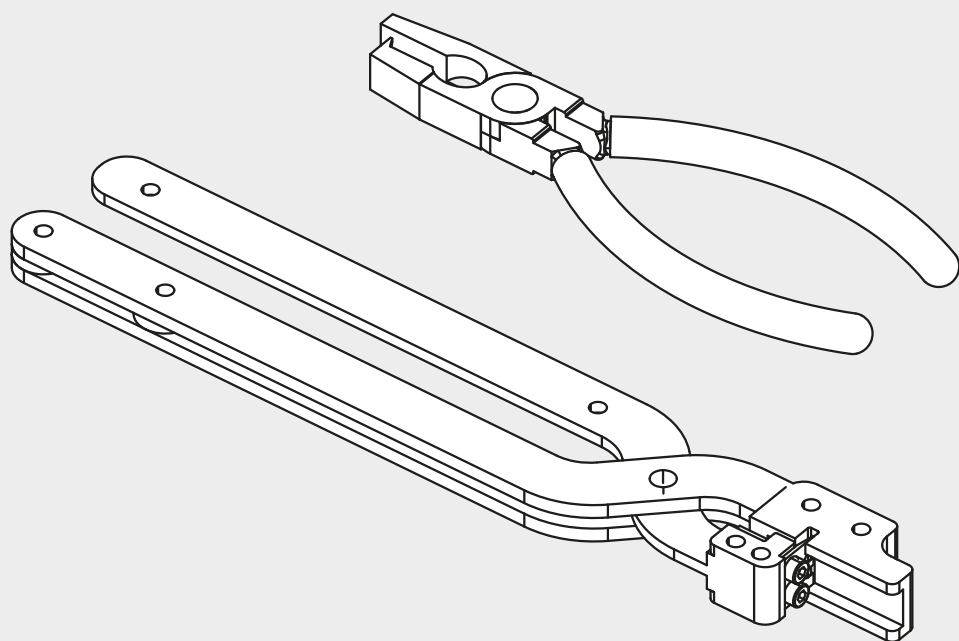

Artemide®

KIT TAGLIO CUSTOM BINARI TURN AROUND

design
Carlotta de Bevilacqua

i

i

RECESSED

CEILING / SUSPENSION DIRECT EMISSION

SUSPENSION DIRECT+INDIRECT EMISSION