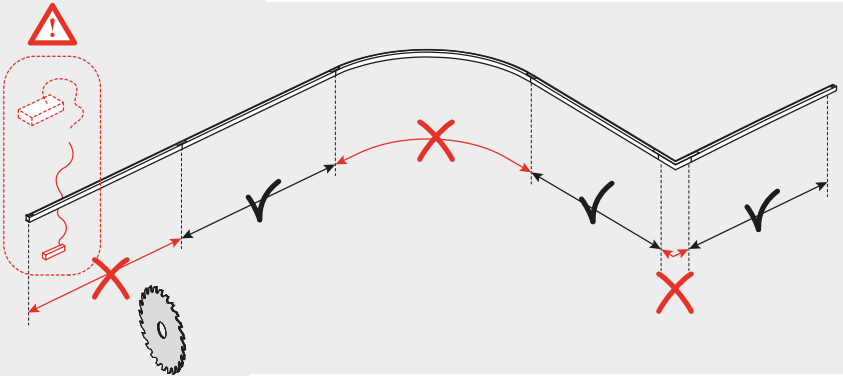

Artemide®

KIT TAGLIO CUSTOM BINARI TURN AROUND

design
Carlotta de Bevilacqua

i

i

RECESSED

CEILING / SUSPENSION DIRECT EMISSION

SUSPENSION DIRECT+INDIRECT EMISSION