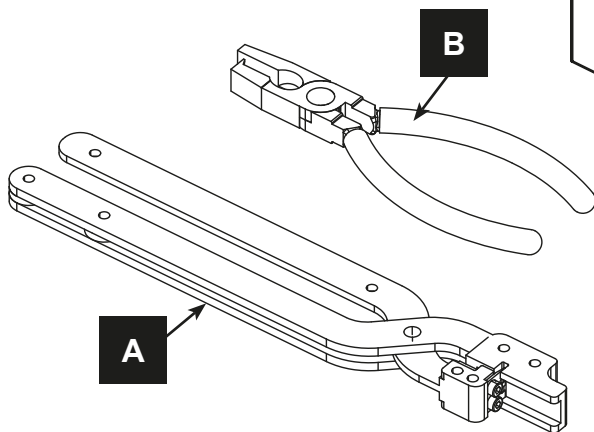

Artemide®

KIT TAGLIO CUSTOM BINARI TURN AROUND

design
Carlotta de Bevilacqua

i

i

RECESSED

CEILING / SUSPENSION DIRECT EMISSION

SUSPENSION DIRECT+INDIRECT EMISSION