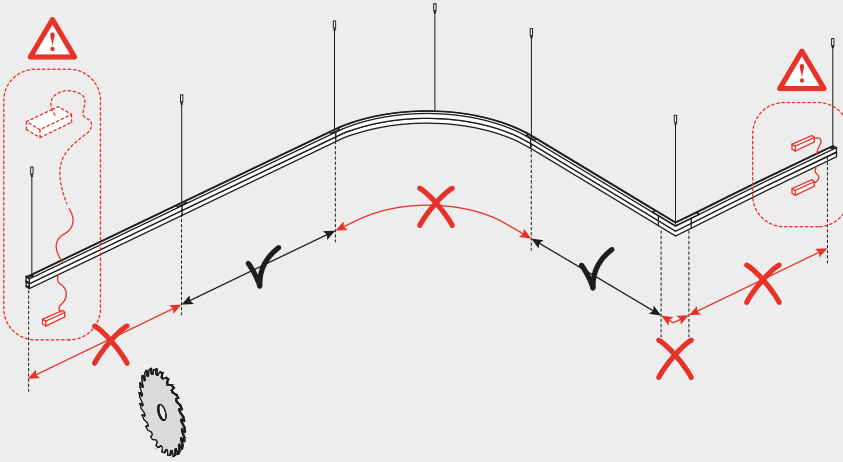

Artemide®

KIT TAGLIO CUSTOM BINARI TURN AROUND

design
Carlotta de Bevilacqua

i

i

RECESSED

CEILING / SUSPENSION DIRECT EMISSION

SUSPENSION DIRECT+INDIRECT EMISSION