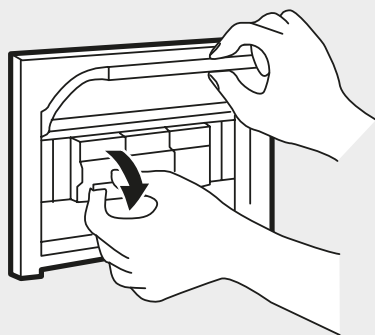

Artemide®

KIT TAGLIO CUSTOM BINARI TURN AROUND

design
Carlotta de Bevilacqua

i

i

RECESSED

CEILING / SUSPENSION DIRECT EMISSION

SUSPENSION DIRECT+INDIRECT EMISSION