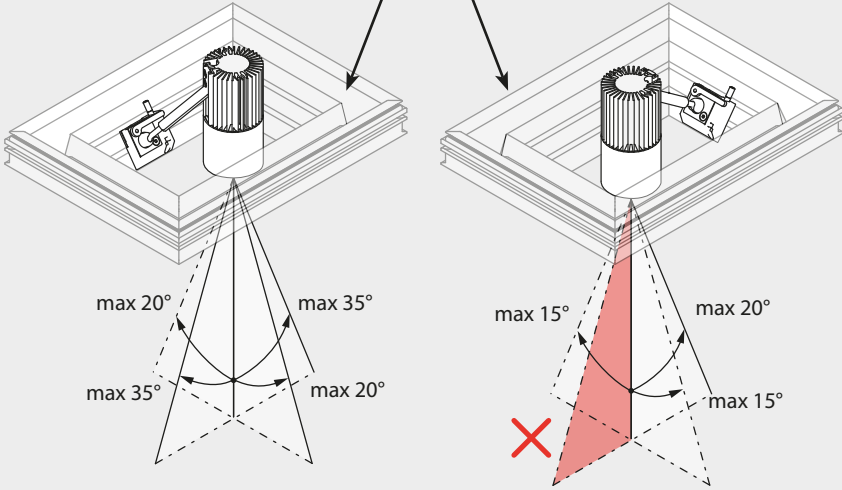

VECTOR SPOT 55 CHANNEL

design
Carlotta de Bevilacqua

i

i

TRIM VERSION

TRIMLESS VERSION

- VECTOR BOX 140x70 (140mm SIDE)

- VECTOR BOX 140x140
- VECTOR BOX 140x70 (70mm SIDE)
- VECTOR CHANNEL

- VECTOR BOX 140x140
- VECTOR BOX 140x70
- VECTOR CHANNEL

i

TRIM VERSION

! 140mm SIDE

**VECTOR BOX
140x70**

! 70mm SIDE

**VECTOR BOX
140x140**

**VECTOR
CHANNEL**

i

TRIMLESS VERSION

! 140mm SIDE

**VECTOR BOX
140x70**

! 70mm SIDE

**VECTOR BOX
140x140**

VECTOR CHANNEL

1