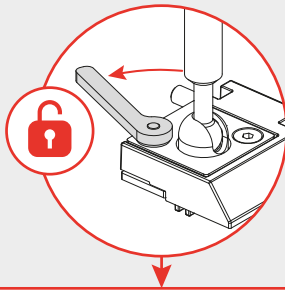

VECTOR SPOT 55 CHANNEL

design
Carlotta de Bevilacqua

i

i

TRIM VERSION

TRIMLESS VERSION

- VECTOR BOX 140x70 (140mm SIDE)

- VECTOR BOX 140x140
- VECTOR BOX 140x70 (70mm SIDE)
- VECTOR CHANNEL

- VECTOR BOX 140x140
- VECTOR BOX 140x70
- VECTOR CHANNEL

i

TRIM VERSION

! 140mm SIDE

**VECTOR BOX
140x70**

! 70mm SIDE

**VECTOR BOX
140x140**

**VECTOR
CHANNEL**