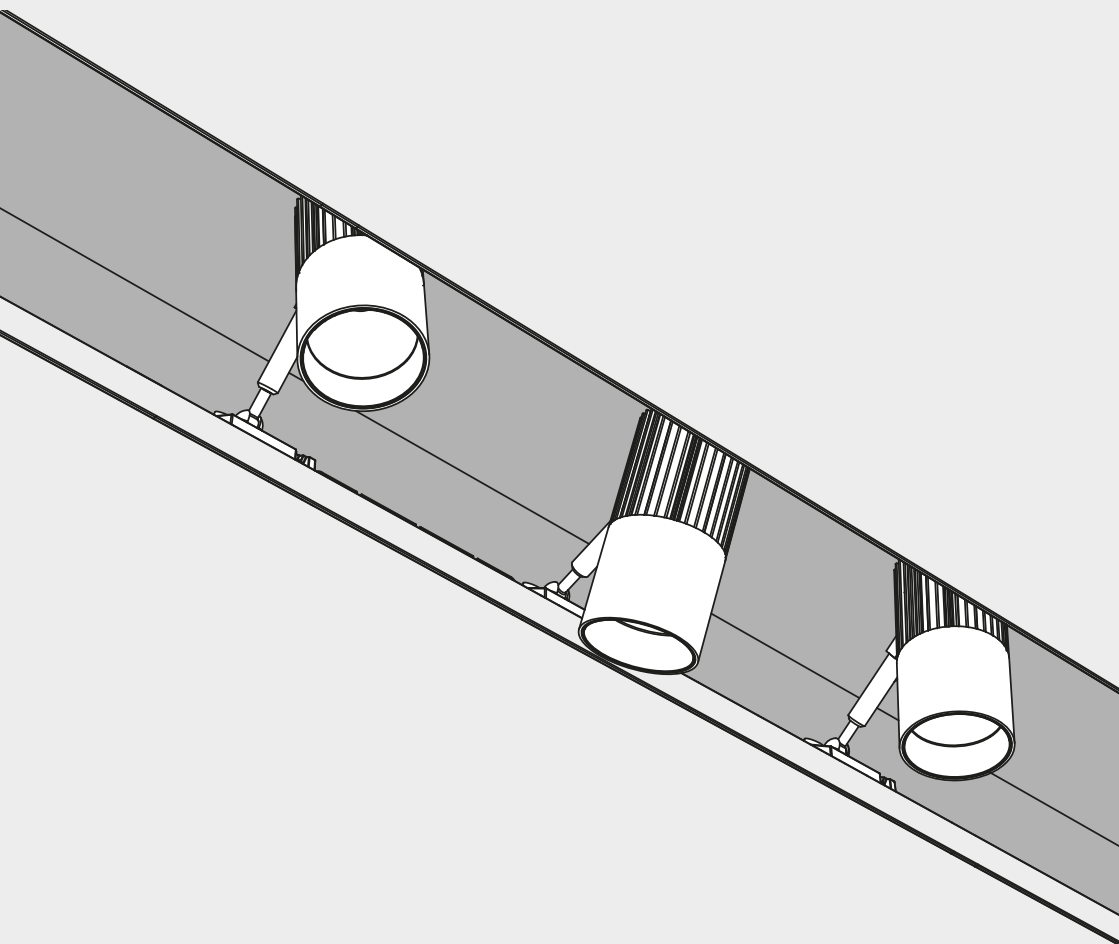

VECTOR SPOT 55 CHANNEL

design
Carlotta de Bevilacqua

i

i

TRIM VERSION

TRIMLESS VERSION

- VECTOR BOX 140x70 (140mm SIDE)

- VECTOR BOX 140x140
- VECTOR BOX 140x70 (70mm SIDE)
- VECTOR CHANNEL

- VECTOR BOX 140x140
- VECTOR BOX 140x70
- VECTOR CHANNEL

i

TRIM VERSION

! 140mm SIDE

**VECTOR BOX
140x70**

! 70mm SIDE

**VECTOR BOX
140x140**

**VECTOR
CHANNEL**

i

TRIMLESS VERSION

! 140mm SIDE

**VECTOR BOX
140x70**

! 70mm SIDE

**VECTOR BOX
140x140**

VECTOR CHANNEL

1