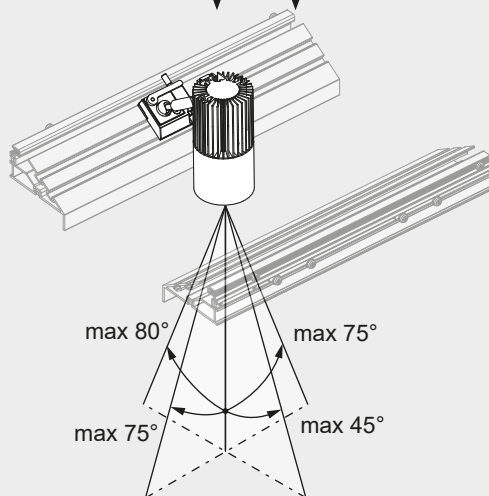

VECTOR SPOT 55 CHANNEL

design
Carlotta de Bevilacqua

i

i

TRIM VERSION

TRIMLESS VERSION

- VECTOR BOX 140x70 (140mm SIDE)

- VECTOR BOX 140x140
- VECTOR BOX 140x70 (70mm SIDE)
- VECTOR CHANNEL

- VECTOR BOX 140x140
- VECTOR BOX 140x70
- VECTOR CHANNEL

i

TRIM VERSION

! 140mm SIDE

**VECTOR BOX
140x70**

! 70mm SIDE

**VECTOR BOX
140x140**

**VECTOR
CHANNEL**

i

TRIMLESS VERSION

! 140mm SIDE

**VECTOR BOX
140x70**

! 70mm SIDE

**VECTOR BOX
140x140**

VECTOR CHANNEL

1

VECTOR BOX

VECTOR CHANNEL

L_{max} [m]	10	20	50
\varnothing_{max} [mm ²]	0,50	1,00	2,50

Code	Uout	mA	W	DIM	Instruction sheet
DV1102	≤ 60V	400	14	NO DIM	Y503003226
DV1003	≤ 60V	400	14	DIM 4	Y513001328
DV1104APP	≤ 60V	400	14		Y503003209