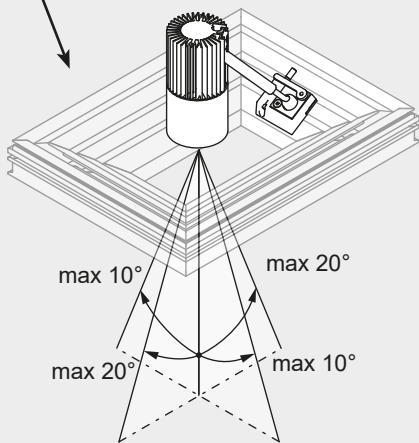

VECTOR SPOT 55 CHANNEL

design
Carlotta de Bevilacqua

i

i

TRIM VERSION

TRIMLESS VERSION

- VECTOR BOX 140x70 (140mm SIDE)

- VECTOR BOX 140x140
- VECTOR BOX 140x70 (70mm SIDE)
- VECTOR CHANNEL

- VECTOR BOX 140x140
- VECTOR BOX 140x70
- VECTOR CHANNEL

i

TRIM VERSION

! 140mm SIDE

**VECTOR BOX
140x70**

! 70mm SIDE

**VECTOR BOX
140x140**

**VECTOR
CHANNEL**

i

TRIMLESS VERSION

! 140mm SIDE

**VECTOR BOX
140x70**

! 70mm SIDE

**VECTOR BOX
140x140**

VECTOR CHANNEL

1

VECTOR BOX

VECTOR CHANNEL

L_{max} [m]	10	20	50
\varnothing_{max} [mm ²]	0,50	1,00	2,50

Code	Uout	mA	W	DIM	Instruction sheet
DV1102	≤ 60V	400	14	NO DIM	Y503003226
DV1003	≤ 60V	400	14	DIM 4	Y513001328
DV1104APP	≤ 60V	400	14		Y503003209