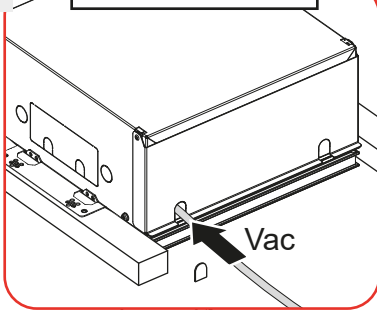

- VECTOR BOX 140x140
- VECTOR BOX 140x70
- VECTOR CHANNEL

i

TRIM VERSION

! 140mm SIDE

**VECTOR BOX
140x70**

! 70mm SIDE

**VECTOR BOX
140x140**

**VECTOR
CHANNEL**

i

TRIMLESS VERSION

! 140mm SIDE

**VECTOR BOX
140x70**

! 70mm SIDE

**VECTOR BOX
140x140**

VECTOR CHANNEL

1

VECTOR BOX

VECTOR CHANNEL

L_{max} [m]	10	20	50
\varnothing_{max} [mm ²]	0,50	1,00	2,50

Code	Uout	mA	W	DIM	Instruction sheet
DV1102	≤ 60V	400	14	NO DIM	Y503003226
DV1003	≤ 60V	400	14	DIM 4	Y513001328
DV1104APP	≤ 60V	400	14		Y503003209