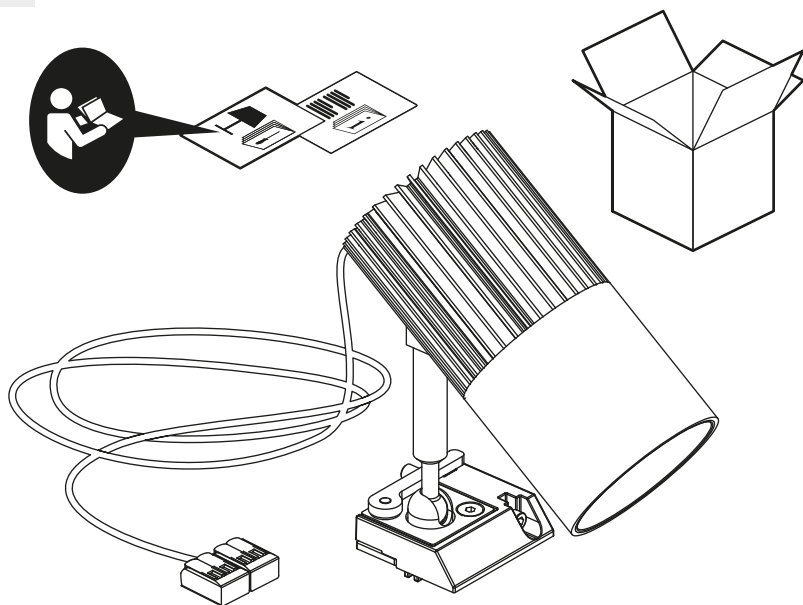

VECTOR SPOT 55 CHANNEL

design
Carlotta de Bevilacqua

i

i

TRIM VERSION

TRIMLESS VERSION

- VECTOR BOX 140x70 (140mm SIDE)

- VECTOR BOX 140x140
- VECTOR BOX 140x70 (70mm SIDE)
- VECTOR CHANNEL

- VECTOR BOX 140x140
- VECTOR BOX 140x70
- VECTOR CHANNEL

i

TRIM VERSION

! 140mm SIDE

**VECTOR BOX
140x70**

! 70mm SIDE

**VECTOR BOX
140x140**

**VECTOR
CHANNEL**

i

TRIMLESS VERSION

! 140mm SIDE

**VECTOR BOX
140x70**

! 70mm SIDE

**VECTOR BOX
140x140**

VECTOR CHANNEL

1