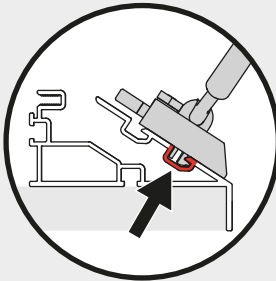

VECTOR SPOT 55 CHANNEL

design
Carlotta de Bevilacqua

i

i

TRIM VERSION

TRIMLESS VERSION

- VECTOR BOX 140x70 (140mm SIDE)

- VECTOR BOX 140x140
- VECTOR BOX 140x70 (70mm SIDE)
- VECTOR CHANNEL

- VECTOR BOX 140x140
- VECTOR BOX 140x70
- VECTOR CHANNEL

i

TRIM VERSION

! 140mm SIDE

**VECTOR BOX
140x70**

! 70mm SIDE

**VECTOR BOX
140x140**

**VECTOR
CHANNEL**