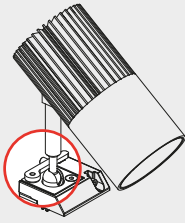

VECTOR SPOT 55 CHANNEL

design
Carlotta de Bevilacqua

i

i

TRIM VERSION

TRIMLESS VERSION

- VECTOR BOX 140x70 (140mm SIDE)

- VECTOR BOX 140x140
- VECTOR BOX 140x70 (70mm SIDE)
- VECTOR CHANNEL

- VECTOR BOX 140x140
- VECTOR BOX 140x70
- VECTOR CHANNEL

i

TRIM VERSION

! 140mm SIDE

**VECTOR BOX
140x70**

! 70mm SIDE

**VECTOR BOX
140x140**

**VECTOR
CHANNEL**