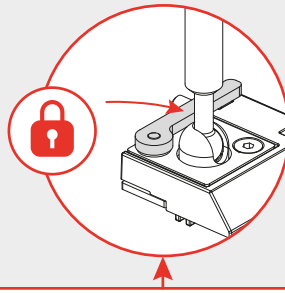

VECTOR SPOT 55 CHANNEL

design
Carlotta de Bevilacqua

i

i

TRIM VERSION

TRIMLESS VERSION

- VECTOR BOX 140x70 (140mm SIDE)

- VECTOR BOX 140x140
- VECTOR BOX 140x70 (70mm SIDE)
- VECTOR CHANNEL

- VECTOR BOX 140x140
- VECTOR BOX 140x70
- VECTOR CHANNEL

i

TRIM VERSION

! 140mm SIDE

**VECTOR BOX
140x70**

! 70mm SIDE

**VECTOR BOX
140x140**

**VECTOR
CHANNEL**