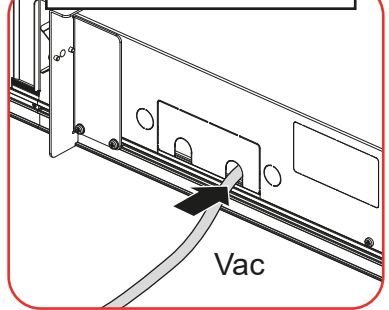

- VECTOR BOX 140x140
- VECTOR BOX 140x70
- VECTOR CHANNEL

i

TRIM VERSION

! 140mm SIDE

**VECTOR BOX
140x70**

! 70mm SIDE

**VECTOR BOX
140x140**

**VECTOR
CHANNEL**

i

TRIMLESS VERSION

! 140mm SIDE

**VECTOR BOX
140x70**

! 70mm SIDE

**VECTOR BOX
140x140**

VECTOR CHANNEL

1

VECTOR BOX

VECTOR CHANNEL

L_{max} [m]	10	20	50
\varnothing_{max} [mm ²]	0,50	1,00	2,50

Code	Uout	mA	W	DIM	Instruction sheet
DV1102	≤ 60V	400	14	NO DIM	Y503003226
DV1003	≤ 60V	400	14	DIM 4	Y513001328
DV1104APP	≤ 60V	400	14		Y503003209