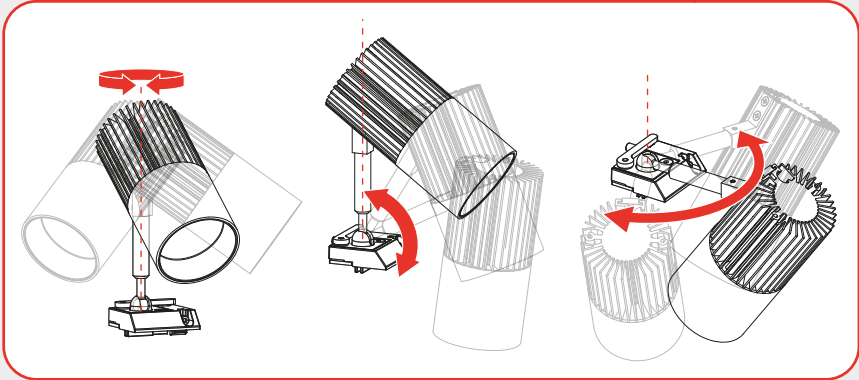

VECTOR SPOT 55 CHANNEL

design
Carlotta de Bevilacqua

i

i

TRIM VERSION

TRIMLESS VERSION

- VECTOR BOX 140x70 (140mm SIDE)

- VECTOR BOX 140x140
- VECTOR BOX 140x70 (70mm SIDE)
- VECTOR CHANNEL

- VECTOR BOX 140x140
- VECTOR BOX 140x70
- VECTOR CHANNEL

i

TRIM VERSION

! 140mm SIDE

**VECTOR BOX
140x70**

! 70mm SIDE

**VECTOR BOX
140x140**

**VECTOR
CHANNEL**

i

TRIMLESS VERSION

! 140mm SIDE

**VECTOR BOX
140x70**

! 70mm SIDE

**VECTOR BOX
140x140**

VECTOR CHANNEL

1