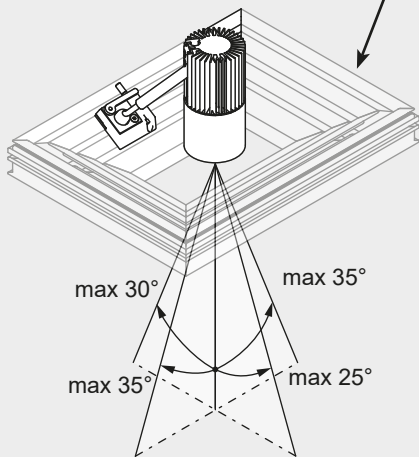

VECTOR SPOT 55 CHANNEL

design
Carlotta de Bevilacqua

i

i

TRIM VERSION

TRIMLESS VERSION

- VECTOR BOX 140x70 (140mm SIDE)

- VECTOR BOX 140x140
- VECTOR BOX 140x70 (70mm SIDE)
- VECTOR CHANNEL

- VECTOR BOX 140x140
- VECTOR BOX 140x70
- VECTOR CHANNEL

i

TRIM VERSION

! 140mm SIDE

**VECTOR BOX
140x70**

! 70mm SIDE

**VECTOR BOX
140x140**

**VECTOR
CHANNEL**

i

TRIMLESS VERSION

! 140mm SIDE

**VECTOR BOX
140x70**

! 70mm SIDE

**VECTOR BOX
140x140**

VECTOR CHANNEL

1

VECTOR BOX

VECTOR CHANNEL

L_{max} [m]	10	20	50
\varnothing_{max} [mm ²]	0,50	1,00	2,50

Code	Uout	mA	W	DIM	Instruction sheet
DV1102	≤ 60V	400	14	NO DIM	Y503003226
DV1003	≤ 60V	400	14	DIM 4	Y513001328
DV1104APP	≤ 60V	400	14		Y503003209