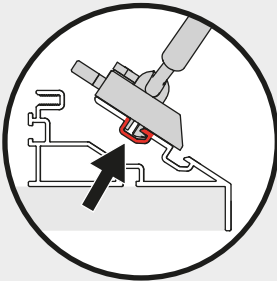

VECTOR SPOT 55 CHANNEL

design
Carlotta de Bevilacqua

i

i

TRIM VERSION

TRIMLESS VERSION

- VECTOR BOX 140x70 (140mm SIDE)

- VECTOR BOX 140x140
- VECTOR BOX 140x70 (70mm SIDE)
- VECTOR CHANNEL

- VECTOR BOX 140x140
- VECTOR BOX 140x70
- VECTOR CHANNEL

i

TRIM VERSION

! 140mm SIDE

**VECTOR BOX
140x70**

! 70mm SIDE

**VECTOR BOX
140x140**

**VECTOR
CHANNEL**