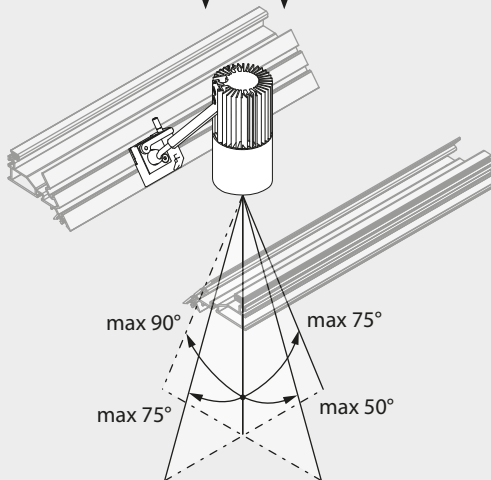

VECTOR SPOT 55 CHANNEL

design
Carlotta de Bevilacqua

i

i

TRIM VERSION

TRIMLESS VERSION

- VECTOR BOX 140x70 (140mm SIDE)

- VECTOR BOX 140x140
- VECTOR BOX 140x70 (70mm SIDE)
- VECTOR CHANNEL

- VECTOR BOX 140x140
- VECTOR BOX 140x70
- VECTOR CHANNEL

i

TRIM VERSION

! 140mm SIDE

**VECTOR BOX
140x70**

! 70mm SIDE

**VECTOR BOX
140x140**

**VECTOR
CHANNEL**

i

TRIMLESS VERSION

! 140mm SIDE

**VECTOR BOX
140x70**

! 70mm SIDE

**VECTOR BOX
140x140**

VECTOR CHANNEL

1

VECTOR BOX

VECTOR CHANNEL

L_{max} [m]	10	20	50
\varnothing_{max} [mm ²]	0,50	1,00	2,50

Code	Uout	mA	W	DIM	Instruction sheet
DV1102	≤ 60V	400	14	NO DIM	Y503003226
DV1003	≤ 60V	400	14	DIM 4	Y513001328
DV1104APP	≤ 60V	400	14		Y503003209