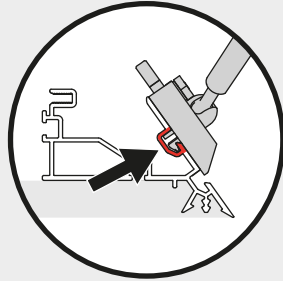

VECTOR SPOT 55 CHANNEL

design
Carlotta de Bevilacqua

i

i

TRIM VERSION

TRIMLESS VERSION

- VECTOR BOX 140x70 (140mm SIDE)

- VECTOR BOX 140x140
- VECTOR BOX 140x70 (70mm SIDE)
- VECTOR CHANNEL

- VECTOR BOX 140x140
- VECTOR BOX 140x70
- VECTOR CHANNEL

i

TRIM VERSION

! 140mm SIDE

**VECTOR BOX
140x70**

! 70mm SIDE

**VECTOR BOX
140x140**

**VECTOR
CHANNEL**