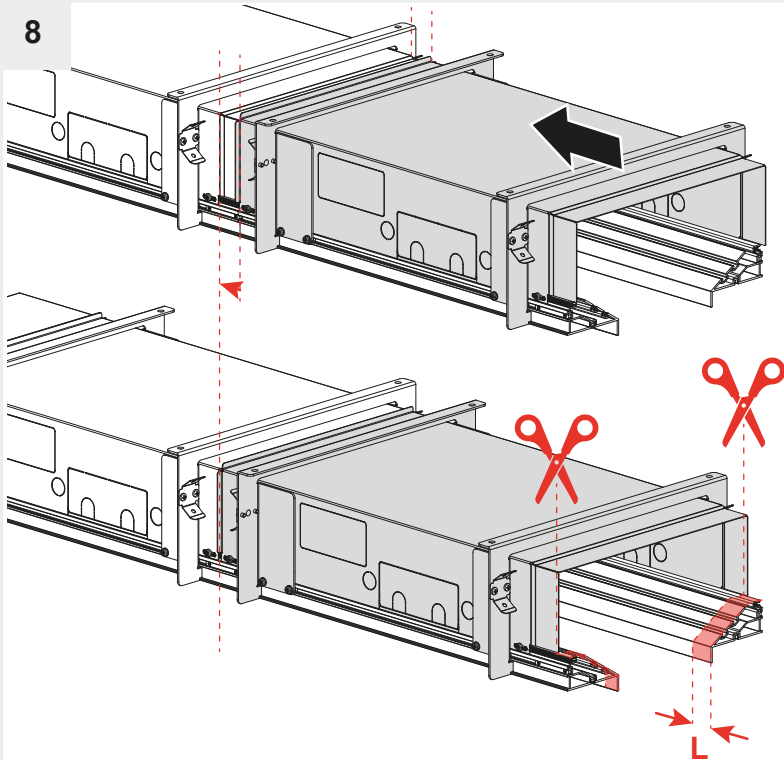

8

MODULE LENGHT	L_{MAX}
500mm	20mm
540mm	20mm
600mm	20mm
700mm	20mm
800mm	40mm
900mm	40mm
1000mm	40mm
2000mm	40mm
3000mm	60mm