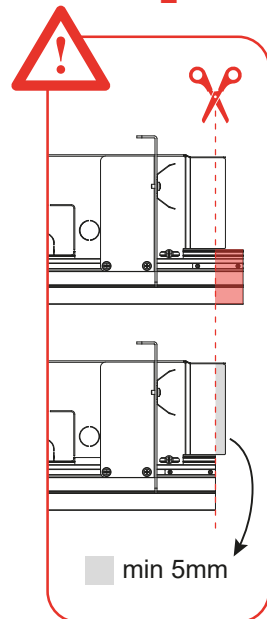

8

MODULE LENGHT	L_{MAX}
500mm	20mm
540mm	20mm
600mm	20mm
700mm	20mm
800mm	40mm
900mm	40mm
1000mm	40mm
2000mm	40mm
3000mm	60mm