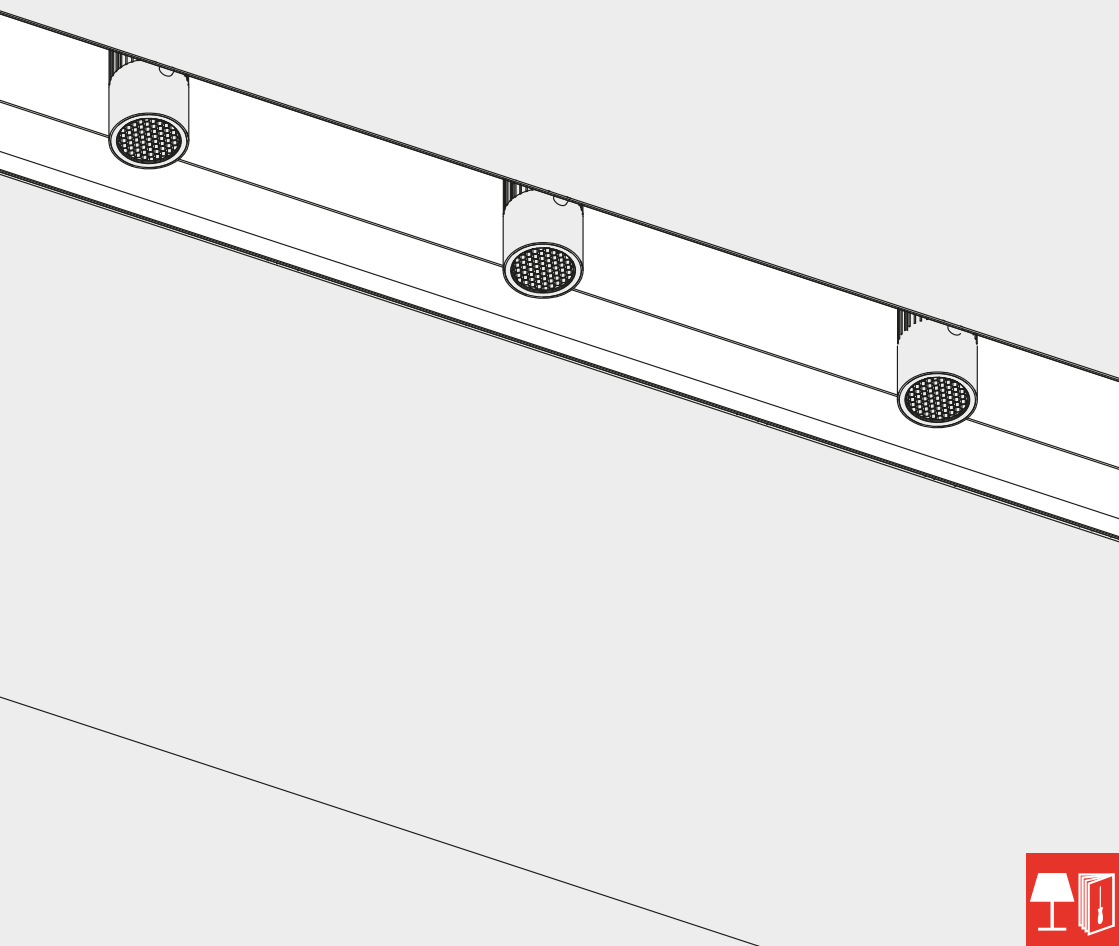

## VECTOR CHANNEL

design  
Carlotta de Bevilacqua

i

# VECTOR CHANNEL TRIM ELEMENTS

LEFT  
CORNER

RIGHT  
CORNER

LINEAR  
500

540

600

700

800

# VECTOR CHANNEL TRIMLESS ELEMENTS

LEFT  
CORNER

RIGHT  
CORNER

LINEAR  
500

540

600

800

900