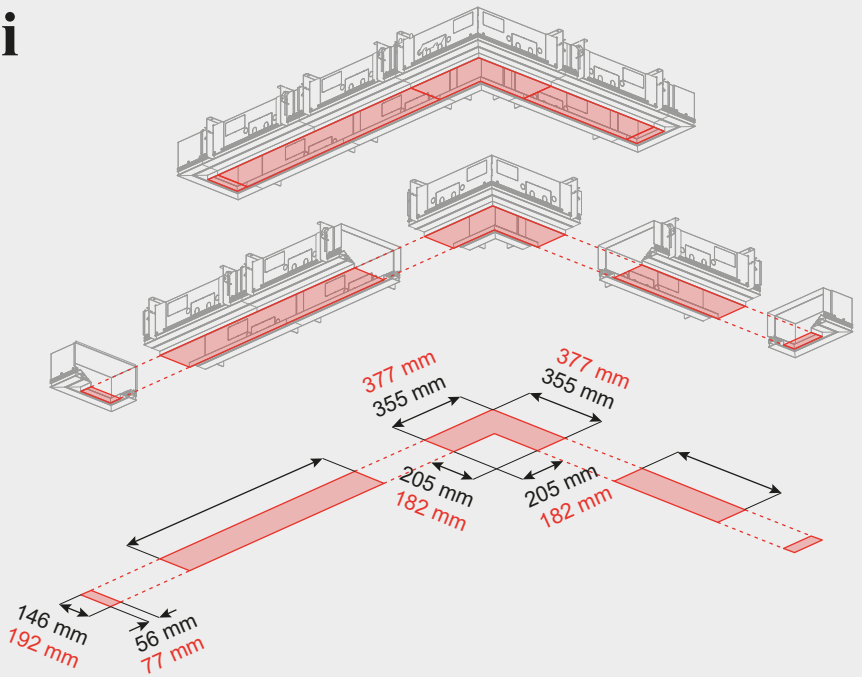

# VECTOR CHANNEL TRIMLESS ELEMENTS

LEFT  
CORNER

RIGHT  
CORNER

LINEAR  
500

540

600

800

900

1000

2000

3000

ENDCAPS

**i**

8

MODULE LENGHT	$L_{MAX}$
500mm	20mm
540mm	20mm
600mm	20mm
700mm	20mm
800mm	40mm
900mm	40mm
1000mm	40mm
2000mm	40mm
3000mm	60mm

9

**i**

**16**

17

18

**i**

**i**

**i**

**VECTOR  
CHANNEL  
TRIM**  
**LINEAR**  
**500 / 540 /  
600 / 700**

A	B
500mm	400mm
540mm	440mm
600mm	500mm
700mm	600mm

i

**VECTOR  
CHANNEL  
TRIM**  
**LINEAR**  
**800 / 900 /  
1000 / 2000**

A	B
800mm	700mm
900mm	800mm
1000mm	900mm
2000mm	1900mm

**i**

**i**

**i**

**VECTOR  
CHANNEL  
TRIMLESS  
LINEAR**  
500 / 540 /  
600 / 700