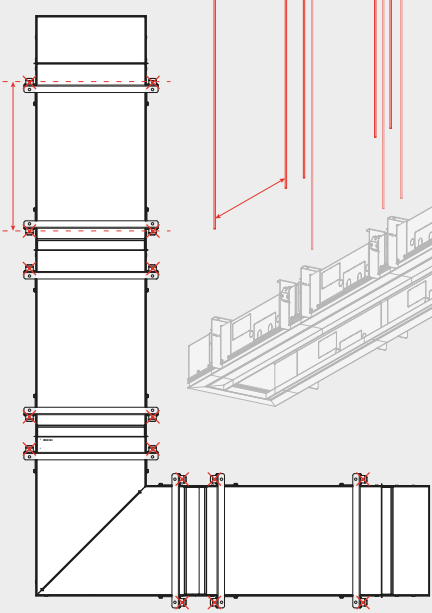

# VECTOR CHANNEL TRIMLESS ELEMENTS

LEFT  
CORNER

RIGHT  
CORNER

LINEAR  
500

540

600

800

900

1000

2000

3000

ENDCAPS

**i**

8

MODULE LENGHT	$L_{MAX}$
500mm	20mm
540mm	20mm
600mm	20mm
700mm	20mm
800mm	40mm
900mm	40mm
1000mm	40mm
2000mm	40mm
3000mm	60mm

9

**i**

**16**

17

18

**i**

**i**

**i**

**VECTOR  
CHANNEL  
TRIM**  
**LINEAR**  
**500 / 540 /  
600 / 700**

A	B
500mm	400mm
540mm	440mm
600mm	500mm
700mm	600mm

i

**VECTOR  
CHANNEL  
TRIM**  
**LINEAR**  
**800 / 900 /  
1000 / 2000**

A	B
800mm	700mm
900mm	800mm
1000mm	900mm
2000mm	1900mm

**i**

**i**

**i**

**VECTOR  
CHANNEL  
TRIMLESS  
LINEAR**  
500 / 540 /  
600 / 700