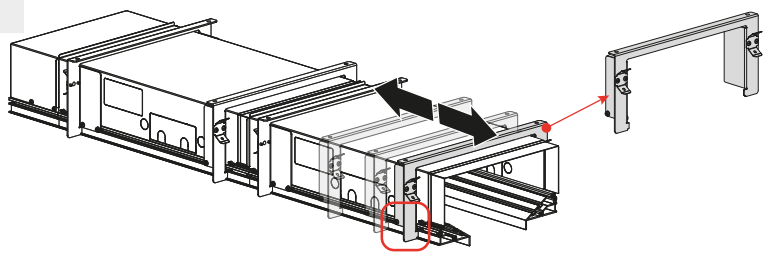

# VECTOR CHANNEL TRIMLESS ELEMENTS

LEFT  
CORNER

RIGHT  
CORNER

LINEAR  
500

540

600

800

900

1000

2000

3000

ENDCAPS

**i**

8

MODULE LENGHT	$L_{MAX}$
500mm	20mm
540mm	20mm
600mm	20mm
700mm	20mm
800mm	40mm
900mm	40mm
1000mm	40mm
2000mm	40mm
3000mm	60mm

9