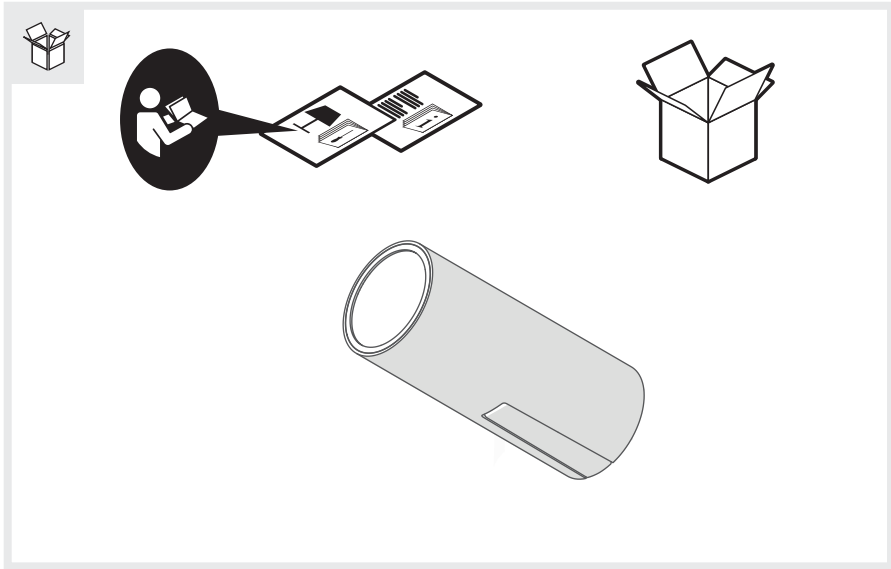

VECTOR 55 ZOOM ACCESSORIES