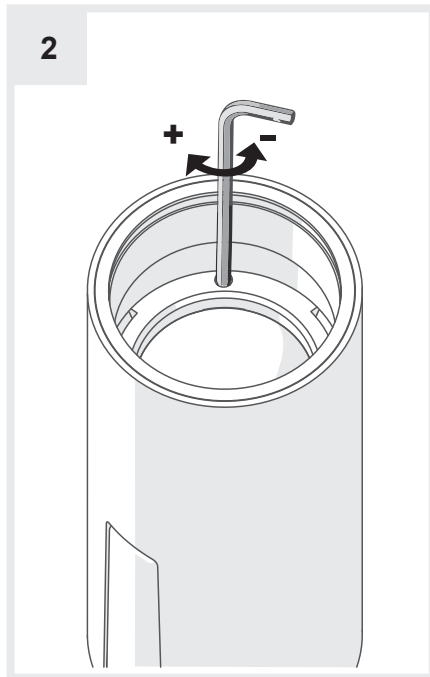

VECTOR 55 ZOOM ACCESSORIES