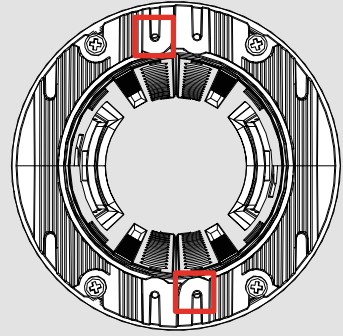

VECTOR 40/55 TRIM → B

1

i

	Vout	mA	W
VECTOR 40	60V ---	700mA	8W
VECTOR 55	60V ---	500mA	17,5W

i

 Fixing structure screw

 Fixing ceiling screw

 Magnetic fixing

7b

VECTOR 40

i

i

$\pm 360^\circ$

$\pm 90^\circ$

i

B**8****i**

 Magnetic fixing

9

10

11

12

i

 Fixing ceiling screw

1