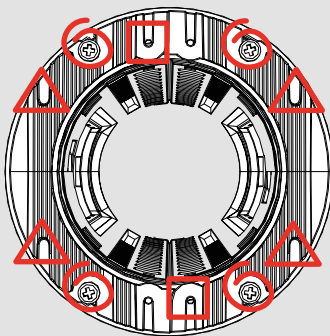

VECTOR 40/55 RECESSED TRIM/TRIMLESS

design
Carlotta de Bevilacqua

i

VECTOR
40/55 DALI

VECTOR 40

VECTOR 40

	LED1 from Dthr (m)		
	2700K	3000K	4000K
SP	1,6	1,6	2,15
FL	LED1	LED1	1,75
WF	LED1	LED1	1,75

VECTOR 40/55 TRIMLESS → A

VECTOR 40/55 TRIM → B

1

i

	Vout	mA	W
VECTOR 40	60V ---	700mA	8W
VECTOR 55	60V ---	500mA	17,5W

i

 Fixing structure screw

 Fixing ceiling screw

 Magnetic fixing