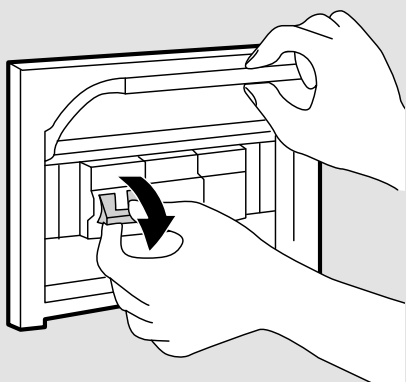

VECTOR 40/55 TRIM → B

1

i

	Vout	mA	W
VECTOR 40	60V ---	700mA	8W
VECTOR 55	60V ---	500mA	17,5W

i

 Fixing structure screw

 Fixing ceiling screw

 Magnetic fixing