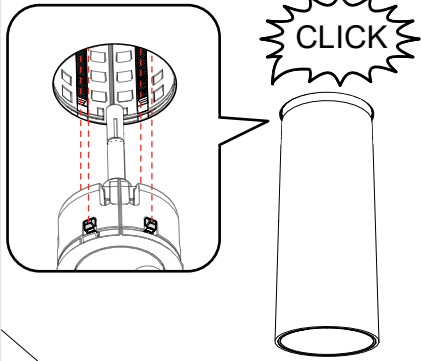

7a

VECTOR 55