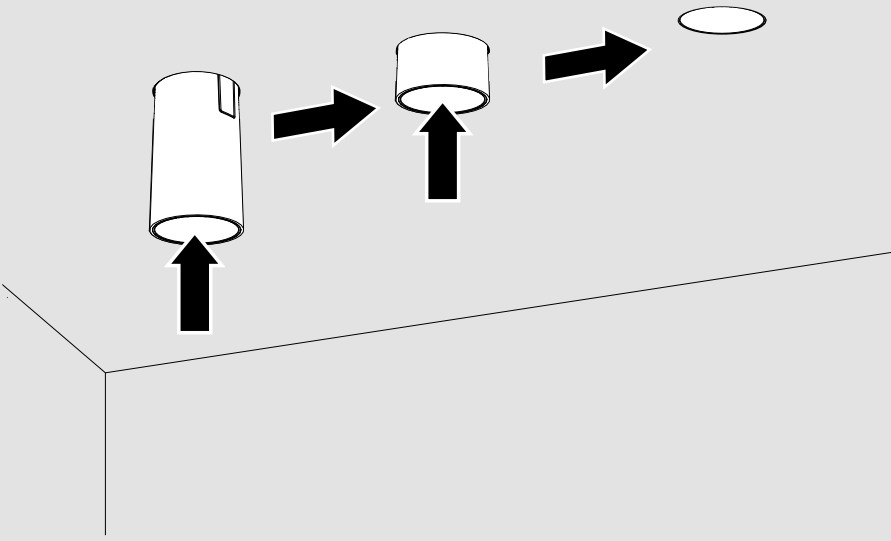

7a

VECTOR 55

7b

VECTOR 40

i