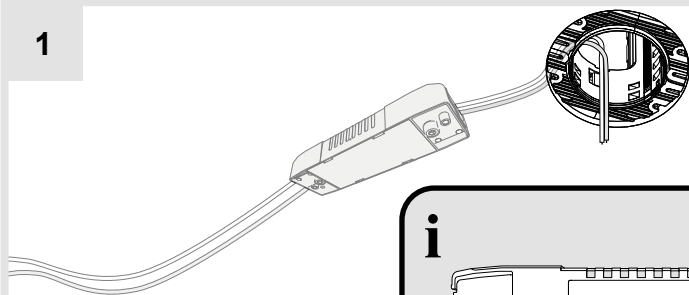

VECTOR 40/55 RECESSED TRIM/TRIMLESS

design
Carlotta de Bevilacqua

i

VECTOR
40/55 DALI

VECTOR 40

VECTOR 40

	LED1 from Dthr (m)		
	2700K	3000K	4000K
SP	1,6	1,6	2,15
FL	LED1	LED1	1,75
WF	LED1	LED1	1,75

VECTOR 40/55 TRIMLESS → A

VECTOR 40/55 TRIM → B

1

i

	Vout	mA	W
VECTOR 40	60V ---	700mA	8W
VECTOR 55	60V ---	500mA	17,5W

i

 Fixing structure screw

 Fixing ceiling screw

 Magnetic fixing