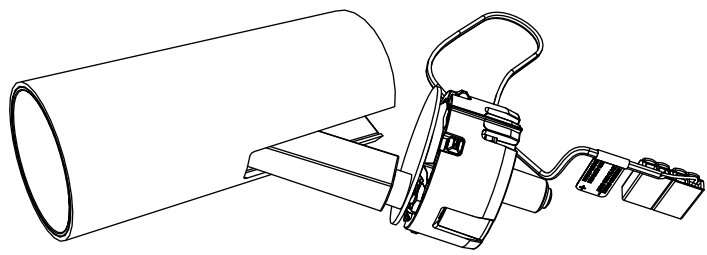

VECTOR 40/55 RECESSED TRIM/TRIMLESS

design
Carlotta de Bevilacqua

i

VECTOR
40/55 DALI

VECTOR 40

VECTOR 40

	LED1 from Dthr (m)		
	2700K	3000K	4000K
SP	1,6	1,6	2,15
FL	LED1	LED1	1,75
WF	LED1	LED1	1,75

VECTOR 40/55 TRIMLESS → A

VECTOR 40/55 TRIM → B

1

i

	Vout	mA	W
VECTOR 40	60V ---	700mA	8W
VECTOR 55	60V ---	500mA	17,5W

i

 Fixing structure screw

 Fixing ceiling screw

 Magnetic fixing