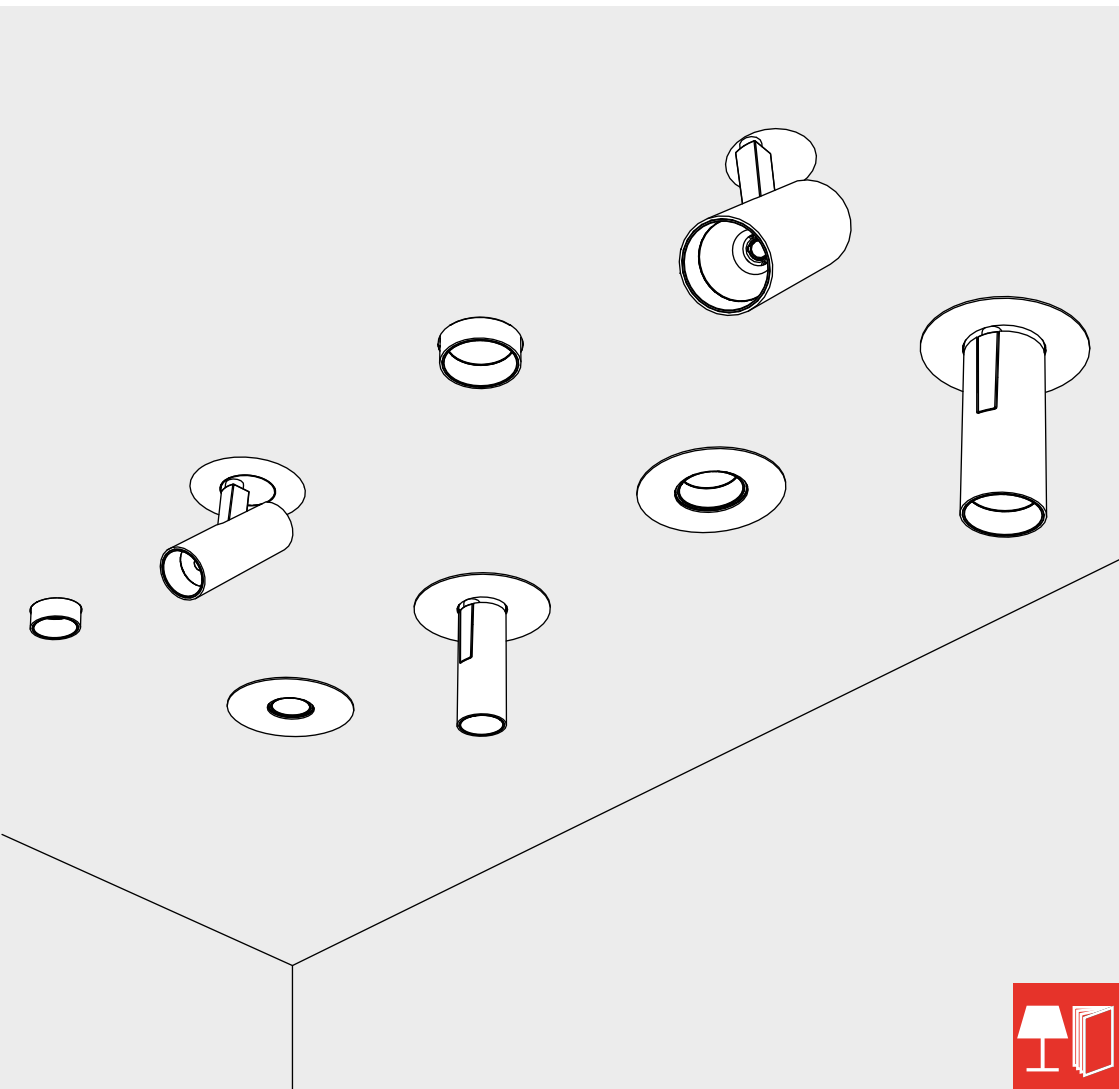

VECTOR 40/55 RECESSED TRIM/TRIMLESS

design
Carlotta de Bevilacqua

i

VECTOR
40/55 DALI

VECTOR 40

VECTOR 40

	LED1 from Dthr (m)		
	2700K	3000K	4000K
SP	1,6	1,6	2,15
FL	LED1	LED1	1,75
WF	LED1	LED1	1,75

VECTOR 40/55 TRIMLESS → A

VECTOR 40/55 TRIM → B

1

i

	Vout	mA	W
VECTOR 40	60V ---	700mA	8W
VECTOR 55	60V ---	500mA	17,5W

i

 Fixing structure screw

 Fixing ceiling screw

 Magnetic fixing