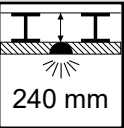

VECTOR 40/55 RECESSED TRIM/TRIMLESS

design
Carlotta de Bevilacqua

i

VECTOR
40/55 DALI

VECTOR 40

VECTOR 40

	LED1 from Dthr (m)		
	2700K	3000K	4000K
SP	1,6	1,6	2,15
FL	LED1	LED1	1,75
WF	LED1	LED1	1,75

VECTOR 40/55 TRIMLESS → A

VECTOR 40/55 TRIM → B

1

i

	Vout	mA	W
VECTOR 40	60V ---	700mA	8W
VECTOR 55	60V ---	500mA	17,5W

i

 Fixing structure screw

 Fixing ceiling screw

 Magnetic fixing