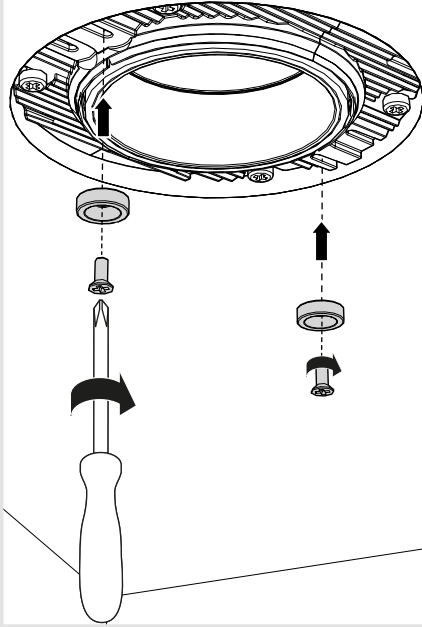

VECTOR 40/55 TRIM → B

1

i

	Vout	mA	W
VECTOR 40	60V ---	700mA	8W
VECTOR 55	60V ---	500mA	17,5W

i

 Fixing structure screw

 Fixing ceiling screw

 Magnetic fixing

7b

VECTOR 40

i

i

$\pm 360^\circ$

$\pm 90^\circ$

i

B**8****i**

 Magnetic fixing

9

10

11

12

i

 Fixing ceiling screw

1