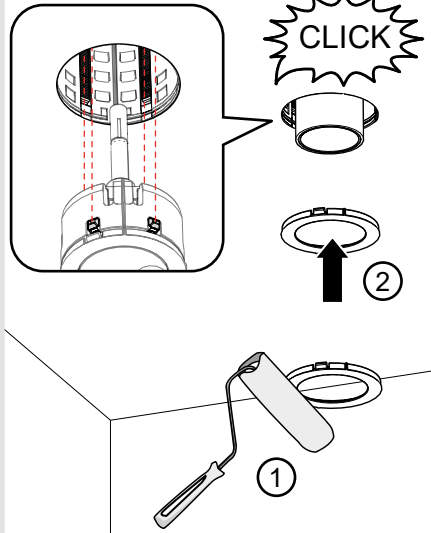

7b

VECTOR 40