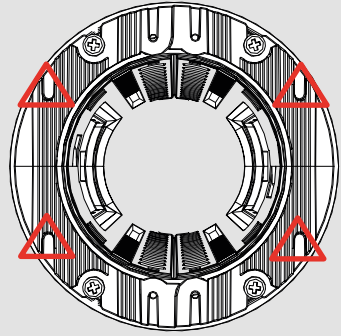

VECTOR 40/55 RECESSED TRIM/TRIMLESS

design
Carlotta de Bevilacqua

i

VECTOR
40/55 DALI

VECTOR 40

VECTOR 40

	LED1 from Dthr (m)		
	2700K	3000K	4000K
SP	1,6	1,6	2,15
FL	LED1	LED1	1,75
WF	LED1	LED1	1,75

VECTOR 40/55 TRIMLESS → A

VECTOR 40/55 TRIM → B

1

i

	Vout	mA	W
VECTOR 40	60V ---	700mA	8W
VECTOR 55	60V ---	500mA	17,5W

i

 Fixing structure screw

 Fixing ceiling screw

 Magnetic fixing

7b

VECTOR 40

i

i

$\pm 360^\circ$

$\pm 90^\circ$

i

B**8****i**

 Magnetic fixing

9

10

11

12

i

 Fixing ceiling screw

1