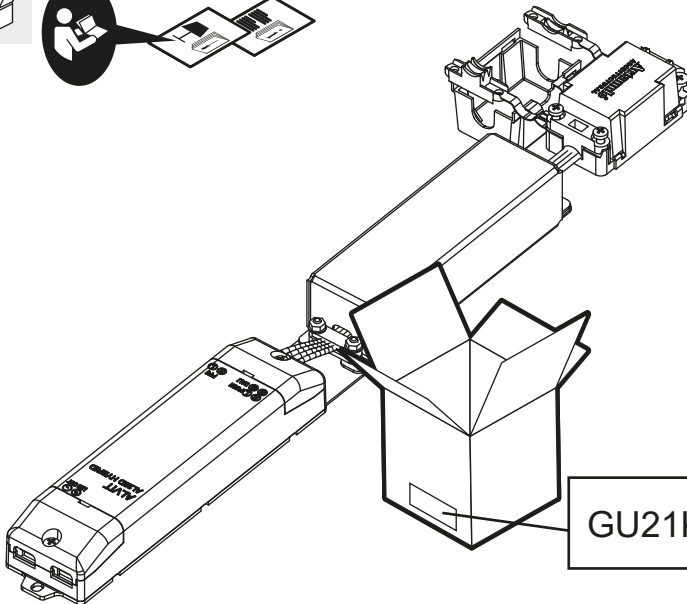

## VECTOR 55 SEMI-RECESSED - KIT DRIVER BLL

i

GU21KITBLL

1

2

3

 be careful not to place the antenna on metal material, this could reduce the bluetooth signal.

4