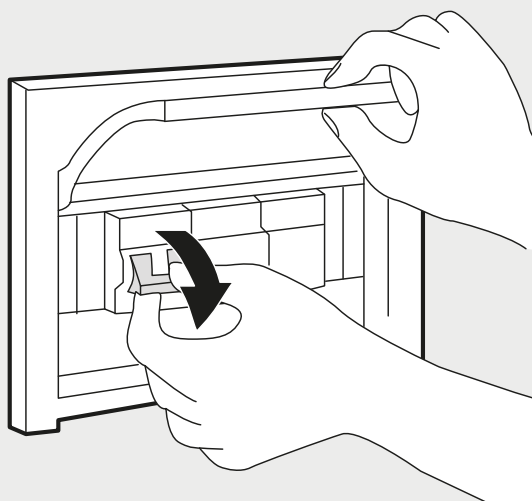

## VECTOR 55 SEMI-RECESSED - KIT DRIVER BLL

i

GU21KITBLL

1

2

3

 be careful not to place the antenna on metal material, this could reduce the bluetooth signal.

4