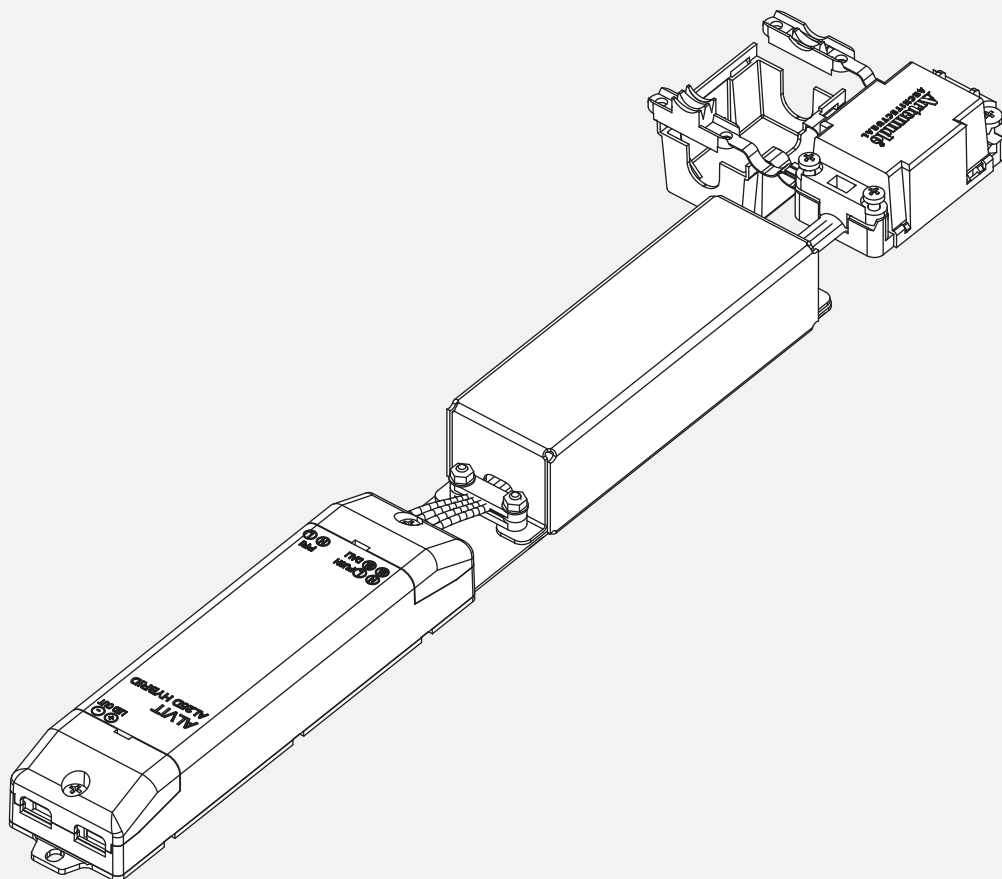

## VECTOR 55 SEMI-RECESSED - KIT DRIVER BLL

i

GU21KITBLL

1

2

3

 be careful not to place the antenna on metal material, this could reduce the bluetooth signal.

4