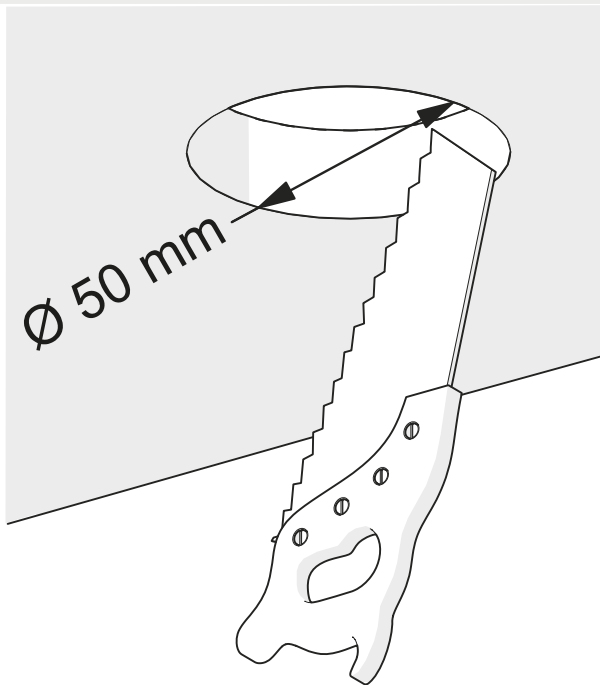

## VECTOR 55 SEMI-RECESSED - KIT DRIVER BLL

i

GU21KITBLL

1

2

3

 be careful not to place the antenna on metal material, this could reduce the bluetooth signal.

4