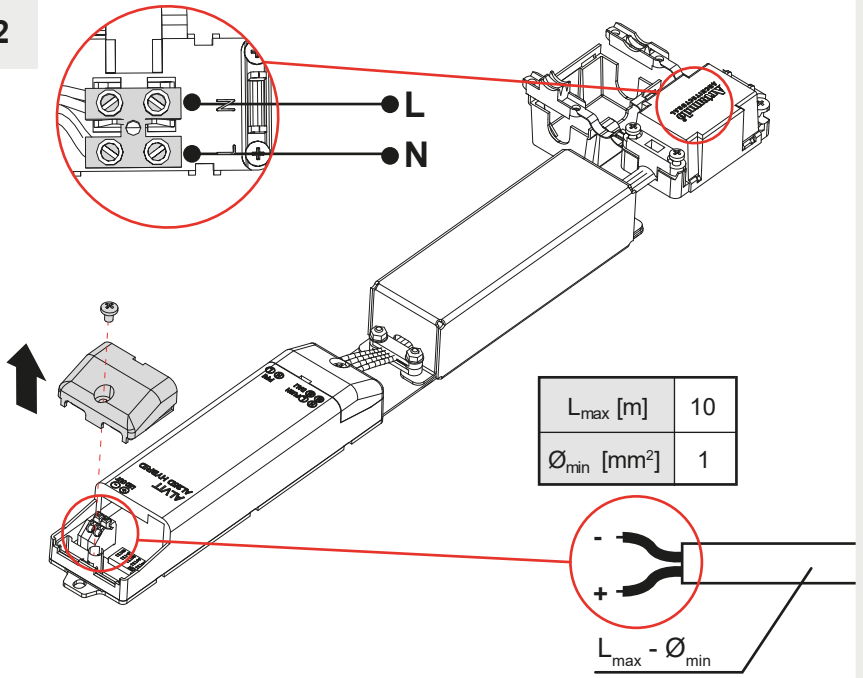

## VECTOR 55 SEMI-RECESSED - KIT DRIVER BLL

i

GU21KITBLL

1

2

3

 be careful not to place the antenna on metal material, this could reduce the bluetooth signal.

4