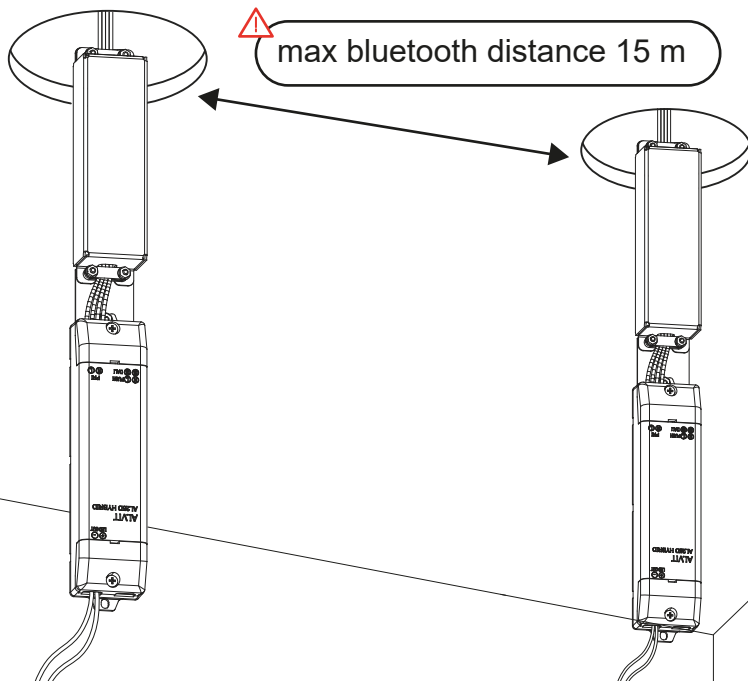

## VECTOR 55 SEMI-RECESSED - KIT DRIVER BLL

i

GU21KITBLL

1

2

3

 be careful not to place the antenna on metal material, this could reduce the bluetooth signal.

4