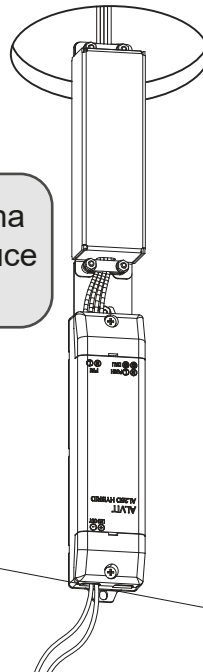

## VECTOR 55 SEMI-RECESSED - KIT DRIVER BLL

i

GU21KITBLL

1

2

3

 be careful not to place the antenna on metal material, this could reduce the bluetooth signal.

4