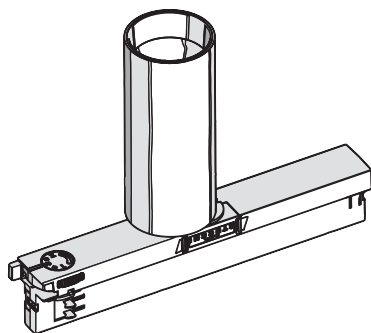

Artemide[®]

ARCHITECTURAL

VECTOR 55 TRACK INTEGRALIS[®]

design
Carlotta De Bevilacqua

i

Artemide
INTEGRALIS

To use with Stucchi series 9000 track system only

4a

4b

1 = L1
2 = L2
3 = L3

4c

5

6

7

GET IT ON
Google Play

Download on the
App Store