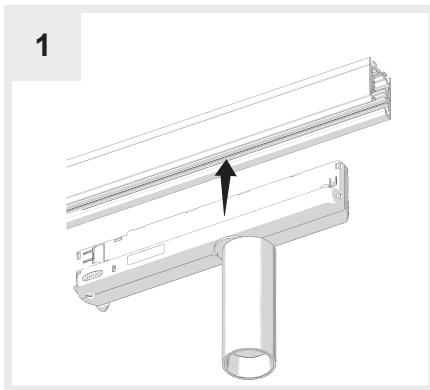

Artemide[®]

ARCHITECTURAL

VECTOR 55 TRACK INTEGRALIS[®]

design
Carlotta De Bevilacqua

i

Artemide
INTEGRALIS

To use with Stucchi series 9000 track system only

4a

4b

1 = L1
2 = L2
3 = L3

4c

5

6

7

GET IT ON
Google Play

Download on the
App Store