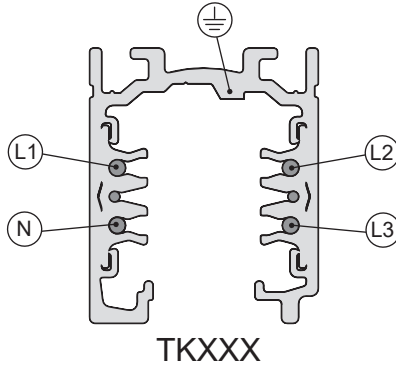

Artemide[®]

ARCHITECTURAL

VECTOR 55 TRACK INTEGRALIS[®]

design
Carlotta De Bevilacqua

i

Artemide
INTEGRALIS

To use with Stucchi series 9000 track system only

4a

4b

1 = L1
2 = L2
3 = L3

4c

5

6

7

GET IT ON
Google Play

Download on the
App Store