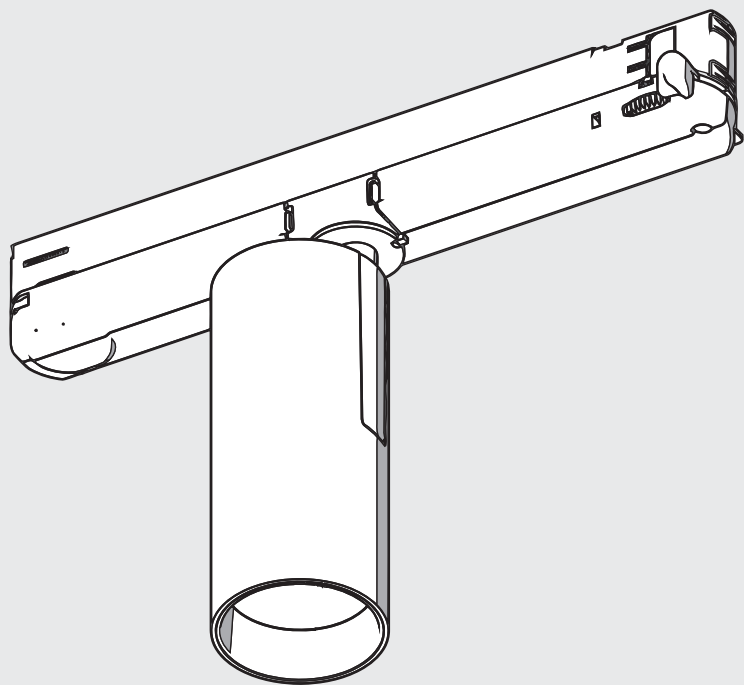

Artemide[®]

ARCHITECTURAL

VECTOR 55 TRACK INTEGRALIS[®]

design
Carlotta De Bevilacqua

i

Artemide
INTEGRALIS

To use with Stucchi series 9000 track system only

4a

4b

1 = L1
2 = L2
3 = L3

4c

5

6

7

GET IT ON
Google Play

Download on the
App Store