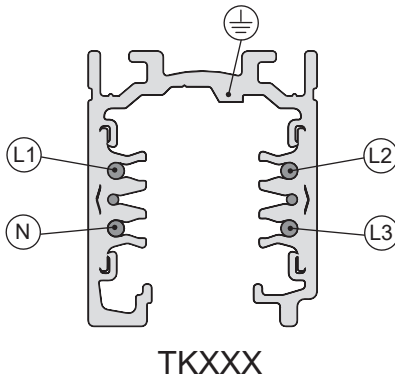

Artemide[®]

ARCHITECTURAL

VECTOR 55 TRACK INTEGRALIS[®]

design
Carlotta De Bevilacqua

i

Artemide
INTEGRALIS

To use with Stucchi series 9000 track system only

4a

4b

1 = L1
2 = L2
3 = L3

4c

5

6

7

GET IT ON
Google Play

Download on the
App Store