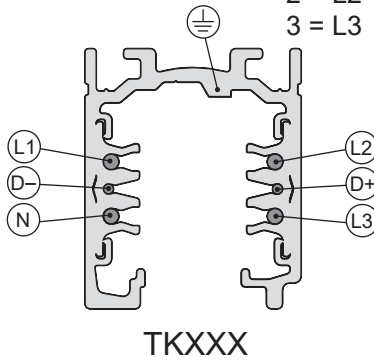

Artemide[®]

ARCHITECTURAL

VECTOR 55 TRACK INTEGRALIS[®]

design
Carlotta De Bevilacqua

i

Artemide
INTEGRALIS

To use with Stucchi series 9000 track system only

4a

4b

1 = L1
2 = L2
3 = L3

4c

5

6

7

GET IT ON
Google Play

Download on the
App Store