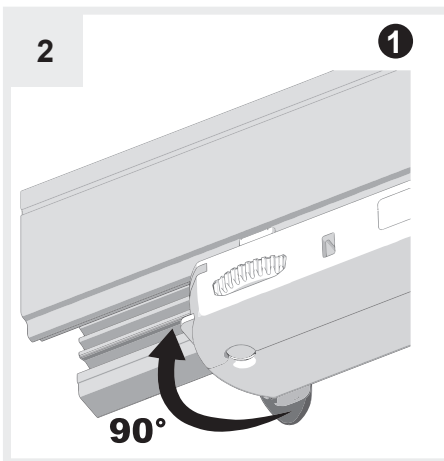

Artemide[®]

ARCHITECTURAL

VECTOR 55 TRACK INTEGRALIS[®]

design
Carlotta De Bevilacqua

i

Artemide
INTEGRALIS

To use with Stucchi series 9000 track system only

4a

4b

1 = L1
2 = L2
3 = L3

4c

5

6

7

GET IT ON
Google Play

Download on the
App Store