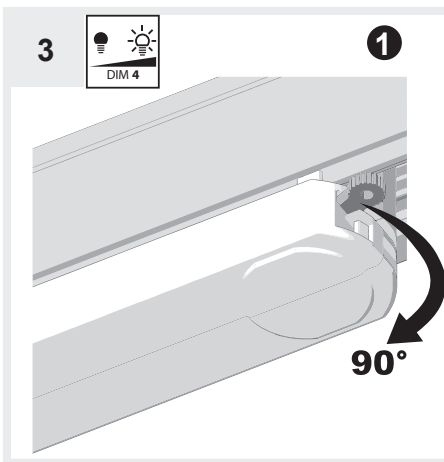

Artemide[®]

ARCHITECTURAL

VECTOR 55 TRACK INTEGRALIS[®]

design
Carlotta De Bevilacqua

i

Artemide
INTEGRALIS

To use with Stucchi series 9000 track system only

4a

4b

1 = L1
2 = L2
3 = L3

4c

5

6

7

GET IT ON
Google Play

Download on the
App Store