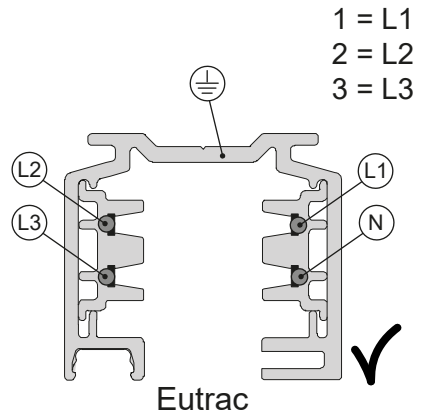

VECTOR 75 TRACK NO DIMM
VECTOR 75 TRACK DALI
VECTOR 75 TRACK BLL

design
Carlotta De Bevilacqua

i

i

| | Inrush current (typ @230VAC) [A] | t_{width} measured at 50% I _{peak} [µsec] | Number of spots under same MCB | | |
|------|----------------------------------|--|--------------------------------|------|------|
| | | | B16A | B20A | B25A |
| DALI | 5 | 50 | 50 | 62 | 75 |
| ND | 5 | 50 | 50 | 62 | 75 |

Use on TKXXX or Eutrac tracks

4a

1 = L1
2 = L2
3 = L3

4b

1 = L1
2 = L2
3 = L3

1 = L1
2 = L2
3 = L3

4c

1 = L1
2 = L2
3 = L3