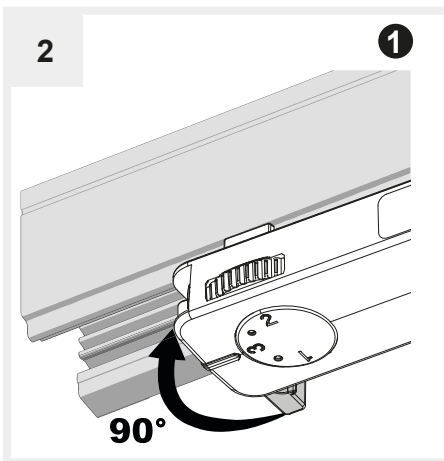

VECTOR 75 TRACK NO DIMM
VECTOR 75 TRACK DALI
VECTOR 75 TRACK BLL

design
Carlotta De Bevilacqua

i

i

| | Inrush current (typ @230VAC) [A] | t_{width} measured at 50% I _{peak} [µsec] | Number of spots under same MCB | | |
|------|----------------------------------|--|--------------------------------|------|------|
| | | | B16A | B20A | B25A |
| DALI | 5 | 50 | 50 | 62 | 75 |
| ND | 5 | 50 | 50 | 62 | 75 |

Use on TKXXX or Eutrac tracks

4a

1 = L1
2 = L2
3 = L3

4b

1 = L1
2 = L2
3 = L3

1 = L1
2 = L2
3 = L3

4c

1 = L1
2 = L2
3 = L3