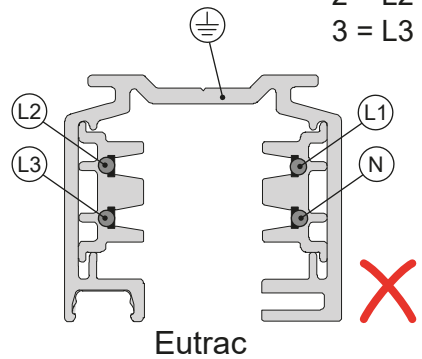

VECTOR 75 TRACK NO DIMM
VECTOR 75 TRACK DALI
VECTOR 75 TRACK BLL

design
Carlotta De Bevilacqua

i

i

| | Inrush current (typ @230VAC) [A] | t_{width} measured at 50% I _{peak} [µsec] | Number of spots under same MCB | | |
|------|----------------------------------|--|--------------------------------|------|------|
| | | | B16A | B20A | B25A |
| DALI | 5 | 50 | 50 | 62 | 75 |
| ND | 5 | 50 | 50 | 62 | 75 |

Use on TKXXX or Eutrac tracks

4a

1 = L1
2 = L2
3 = L3

4b

1 = L1
2 = L2
3 = L3

1 = L1
2 = L2
3 = L3

4c

1 = L1
2 = L2
3 = L3