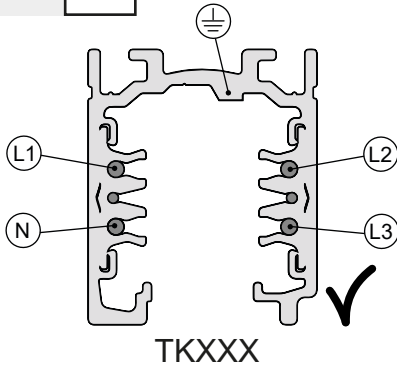

VECTOR 75 TRACK NO DIMM
VECTOR 75 TRACK DALI
VECTOR 75 TRACK BLL

design
Carlotta De Bevilacqua

i

i

| | Inrush current (typ @230VAC) [A] | t_{width} measured at 50% I _{peak} [µsec] | Number of spots under same MCB | | |
|------|----------------------------------|--|--------------------------------|------|------|
| | | | B16A | B20A | B25A |
| DALI | 5 | 50 | 50 | 62 | 75 |
| ND | 5 | 50 | 50 | 62 | 75 |

Use on TKXXX or Eutrac tracks

4a

1 = L1
2 = L2
3 = L3

4b

1 = L1
2 = L2
3 = L3

1 = L1
2 = L2
3 = L3

4c

1 = L1
2 = L2
3 = L3