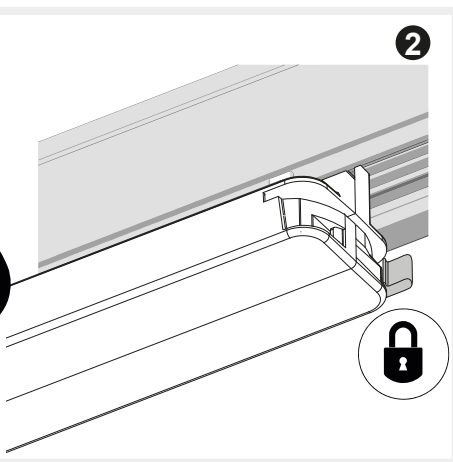

VECTOR 75 TRACK NO DIMM
VECTOR 75 TRACK DALI
VECTOR 75 TRACK BLL

design
Carlotta De Bevilacqua

i

i

| | Inrush current (typ @230VAC) [A] | t_{width} measured at 50% I _{peak} [µsec] | Number of spots under same MCB | | |
|------|----------------------------------|--|--------------------------------|------|------|
| | | | B16A | B20A | B25A |
| DALI | 5 | 50 | 50 | 62 | 75 |
| ND | 5 | 50 | 50 | 62 | 75 |

Use on TKXXX or Eutrac tracks

4a

1 = L1
2 = L2
3 = L3

4b

1 = L1
2 = L2
3 = L3

1 = L1
2 = L2
3 = L3

4c

1 = L1
2 = L2
3 = L3