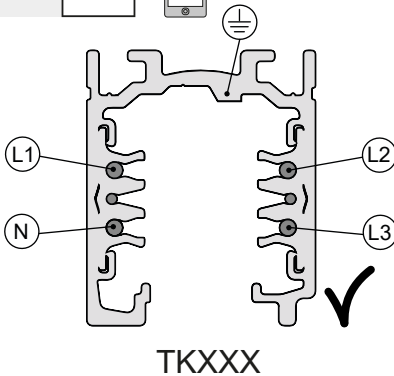

VECTOR 75 TRACK NO DIMM
VECTOR 75 TRACK DALI
VECTOR 75 TRACK BLL

design
Carlotta De Bevilacqua

i

i

| | Inrush current (typ @230VAC) [A] | t_{width} measured at 50% I _{peak} [µsec] | Number of spots under same MCB | | |
|------|----------------------------------|--|--------------------------------|------|------|
| | | | B16A | B20A | B25A |
| DALI | 5 | 50 | 50 | 62 | 75 |
| ND | 5 | 50 | 50 | 62 | 75 |

Use on TKXXX or Eutrac tracks

4a

1 = L1
2 = L2
3 = L3

4b

1 = L1
2 = L2
3 = L3

1 = L1
2 = L2
3 = L3

4c

1 = L1
2 = L2
3 = L3