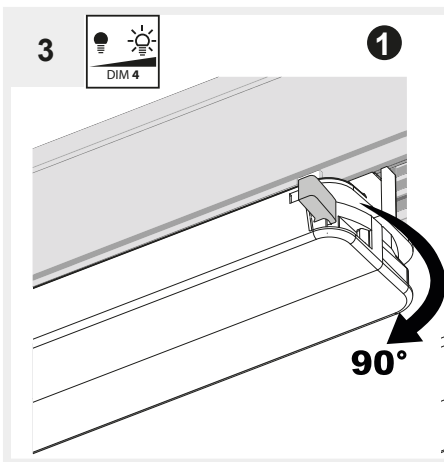

VECTOR 75 TRACK NO DIMM
VECTOR 75 TRACK DALI
VECTOR 75 TRACK BLL

design
Carlotta De Bevilacqua

i

i

| | Inrush current (typ @230VAC) [A] | t_{width} measured at 50% I _{peak} [µsec] | Number of spots under same MCB | | |
|------|----------------------------------|--|--------------------------------|------|------|
| | | | B16A | B20A | B25A |
| DALI | 5 | 50 | 50 | 62 | 75 |
| ND | 5 | 50 | 50 | 62 | 75 |

Use on TKXXX or Eutrac tracks

4a

1 = L1
2 = L2
3 = L3

4b

1 = L1
2 = L2
3 = L3

1 = L1
2 = L2
3 = L3

4c

1 = L1
2 = L2
3 = L3