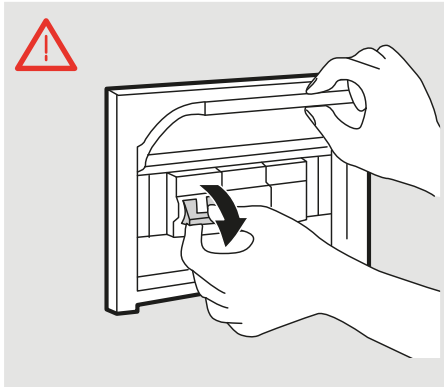

VECTOR 75 TRACK NO DIMM
VECTOR 75 TRACK DALI
VECTOR 75 TRACK BLL

design
Carlotta De Bevilacqua

i

i

| | Inrush current (typ @230VAC) [A] | t_{width} measured at 50% I _{peak} [µsec] | Number of spots under same MCB | | |
|------|----------------------------------|--|--------------------------------|------|------|
| | | | B16A | B20A | B25A |
| DALI | 5 | 50 | 50 | 62 | 75 |
| ND | 5 | 50 | 50 | 62 | 75 |