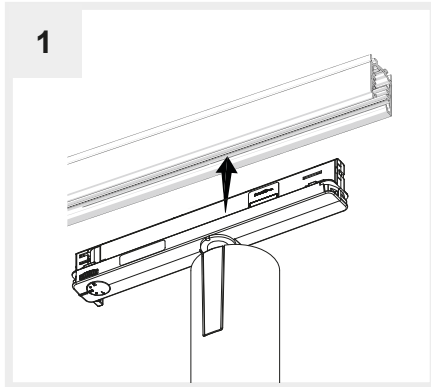

VECTOR 75 TRACK NO DIMM
VECTOR 75 TRACK DALI
VECTOR 75 TRACK BLL

design
Carlotta De Bevilacqua

i

i

| | Inrush current (typ @230VAC) [A] | t_{width} measured at 50% I _{peak} [µsec] | Number of spots under same MCB | | |
|------|----------------------------------|--|--------------------------------|------|------|
| | | | B16A | B20A | B25A |
| DALI | 5 | 50 | 50 | 62 | 75 |
| ND | 5 | 50 | 50 | 62 | 75 |

Use on TKXXX or Eutrac tracks

4a

1 = L1
2 = L2
3 = L3

4b

1 = L1
2 = L2
3 = L3

1 = L1
2 = L2
3 = L3

4c

1 = L1
2 = L2
3 = L3