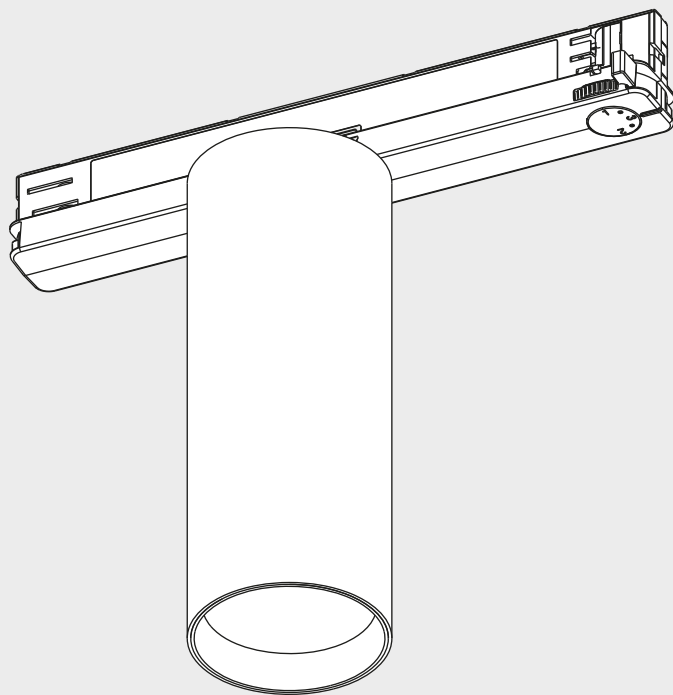

VECTOR 75 TRACK NO DIMM
VECTOR 75 TRACK DALI
VECTOR 75 TRACK BLL

design
Carlotta De Bevilacqua

i

i

| | Inrush current (typ @230VAC) [A] | t_{width} measured at 50% I _{peak} [µsec] | Number of spots under same MCB | | |
|------|----------------------------------|--|--------------------------------|------|------|
| | | | B16A | B20A | B25A |
| DALI | 5 | 50 | 50 | 62 | 75 |
| ND | 5 | 50 | 50 | 62 | 75 |

Use on TKXXX or Eutrac tracks

4a

1 = L1
2 = L2
3 = L3

4b

1 = L1
2 = L2
3 = L3

1 = L1
2 = L2
3 = L3

4c

1 = L1
2 = L2
3 = L3