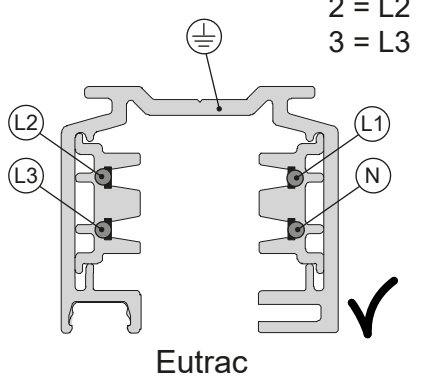

VECTOR 75 TRACK NO DIMM
VECTOR 75 TRACK DALI
VECTOR 75 TRACK BLL

design
Carlotta De Bevilacqua

i

i

| | Inrush current (typ @230VAC) [A] | t_{width} measured at 50% I _{peak} [µsec] | Number of spots under same MCB | | |
|------|----------------------------------|--|--------------------------------|------|------|
| | | | B16A | B20A | B25A |
| DALI | 5 | 50 | 50 | 62 | 75 |
| ND | 5 | 50 | 50 | 62 | 75 |

Use on TKXXX or Eutrac tracks

4a

1 = L1
2 = L2
3 = L3

4b

1 = L1
2 = L2
3 = L3

1 = L1
2 = L2
3 = L3

4c

1 = L1
2 = L2
3 = L3