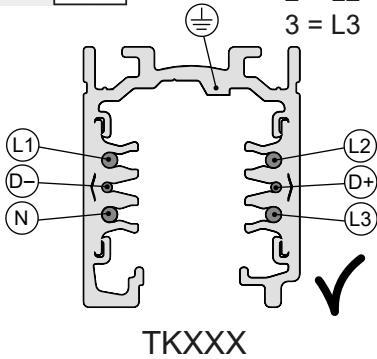

VECTOR 75 TRACK NO DIMM
VECTOR 75 TRACK DALI
VECTOR 75 TRACK BLL

design
Carlotta De Bevilacqua

i

i

| | Inrush current (typ @230VAC) [A] | t_{width} measured at 50% I _{peak} [µsec] | Number of spots under same MCB | | |
|------|----------------------------------|--|--------------------------------|------|------|
| | | | B16A | B20A | B25A |
| DALI | 5 | 50 | 50 | 62 | 75 |
| ND | 5 | 50 | 50 | 62 | 75 |

Use on TKXXX or Eutrac tracks

4a

1 = L1
2 = L2
3 = L3

4b

1 = L1
2 = L2
3 = L3

1 = L1
2 = L2
3 = L3

4c

1 = L1
2 = L2
3 = L3