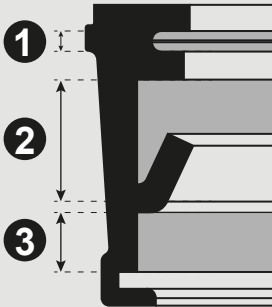

A	B	C	D
1				X
2			X	
3	X			
		X