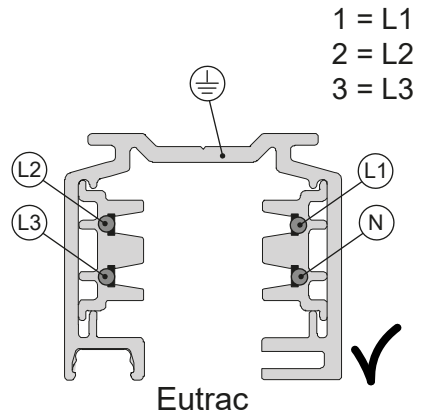

	LED1 from Dthr (m)		
	2700K	3000K	4000K
SP	1,6	1,6	2,15
FL	LED1	LED1	1,75
WF	LED1	LED1	1,75

i

	Inrush current (typ @230VAC) [A]	t_{width} measured at 50% Ipeak [μ sec]	Number of spots under same MCB		
			B16A	B20A	B25A
DALI	5	50	50	62	75
ND	5	50	50	62	75

Use on TKXXX or Eutrac tracks

4a

1 = L1
2 = L2
3 = L3

4b

1 = L1
2 = L2
3 = L3

1 = L1
2 = L2
3 = L3

4c

1 = L1
2 = L2
3 = L3