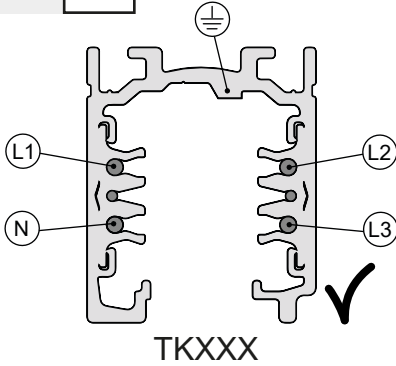

	LED1 from Dthr (m)		
	2700K	3000K	4000K
SP	1,6	1,6	2,15
FL	LED1	LED1	1,75
WF	LED1	LED1	1,75

i

	Inrush current (typ @230VAC) [A]	t_{width} measured at 50% Ipeak [μ sec]	Number of spots under same MCB		
			B16A	B20A	B25A
DALI	5	50	50	62	75
ND	5	50	50	62	75

Use on TKXXX or Eutrac tracks

4a

1 = L1
2 = L2
3 = L3

4b

1 = L1
2 = L2
3 = L3

1 = L1
2 = L2
3 = L3

4c

1 = L1
2 = L2
3 = L3