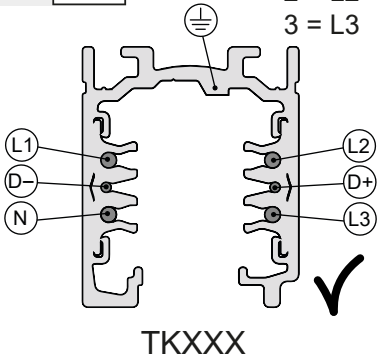

	LED1 from Dthr (m)		
	2700K	3000K	4000K
SP	1,6	1,6	2,15
FL	LED1	LED1	1,75
WF	LED1	LED1	1,75

i

	Inrush current (typ @230VAC) [A]	t_{width} measured at 50% Ipeak [μ sec]	Number of spots under same MCB		
			B16A	B20A	B25A
DALI	5	50	50	62	75
ND	5	50	50	62	75

Use on TKXXX or Eutrac tracks

4a

1 = L1
2 = L2
3 = L3

4b

1 = L1
2 = L2
3 = L3

1 = L1
2 = L2
3 = L3

4c

1 = L1
2 = L2
3 = L3