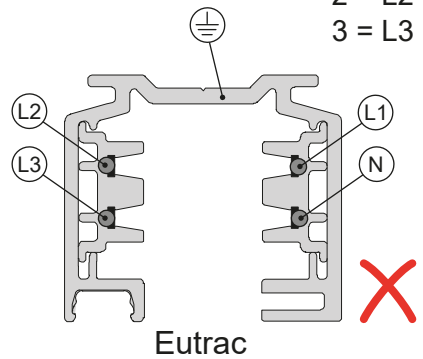

	LED1 from Dthr (m)		
	2700K	3000K	4000K
SP	1,6	1,6	2,15
FL	LED1	LED1	1,75
WF	LED1	LED1	1,75

i

	Inrush current (typ @230VAC) [A]	t_{width} measured at 50% Ipeak [μ sec]	Number of spots under same MCB		
			B16A	B20A	B25A
DALI	5	50	50	62	75
ND	5	50	50	62	75

Use on TKXXX or Eutrac tracks

4a

1 = L1
2 = L2
3 = L3

4b

1 = L1
2 = L2
3 = L3

1 = L1
2 = L2
3 = L3

4c

1 = L1
2 = L2
3 = L3