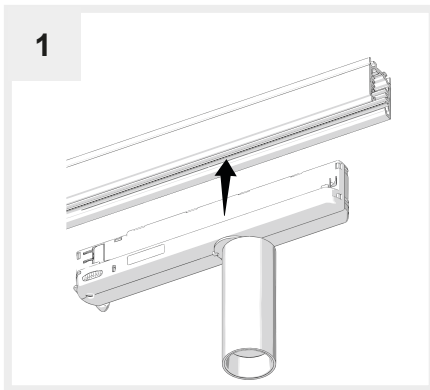

VECTOR 40/55 TRACK NO DIMM

VECTOR 40/55 TRACK DALI

VECTOR 40/55 TRACK BLL

design
Carlotta De Bevilacqua

i

**VECTOR
40/55 DALI**

VECTOR 40

VECTOR 40

Use on TKXXX or Eutrac tracks

4a

1 = L1
2 = L2
3 = L3

4b

1 = L1
2 = L2
3 = L3

1 = L1
2 = L2
3 = L3

4c

1 = L1
2 = L2
3 = L3