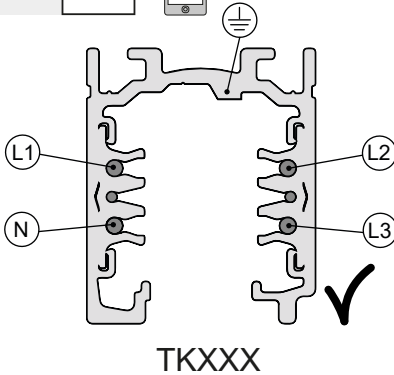

	LED1 from Dthr (m)		
	2700K	3000K	4000K
SP	1,6	1,6	2,15
FL	LED1	LED1	1,75
WF	LED1	LED1	1,75

i

	Inrush current (typ @230VAC) [A]	t_{width} measured at 50% Ipeak [μ sec]	Number of spots under same MCB		
			B16A	B20A	B25A
DALI	5	50	50	62	75
ND	5	50	50	62	75

Use on TKXXX or Eutrac tracks

4a

1 = L1
2 = L2
3 = L3

4b

1 = L1
2 = L2
3 = L3

1 = L1
2 = L2
3 = L3

4c

1 = L1
2 = L2
3 = L3