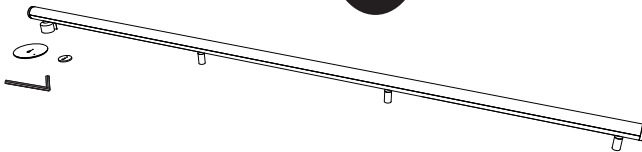

Artemide®

Alphabet of Light SR Linear 120/180/240

design
BIG

i

120-180

240

i

120-180