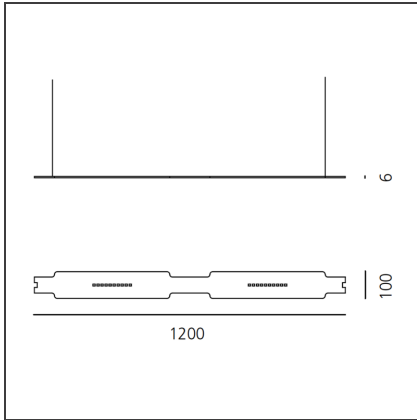

100% Suspension Basic - Black

IP20 

DESIGN

Ross Lovegrove

BESCHREIBUNG

Only 6mm of thickness of the aluminum body. Controlled direct and indirect diffuse emission. Touch dimmer on the module body (Only for 100% Suspension). Independent management of each module even within multiple configurations (Only for 100% Suspension). It is possible to connect up to 7 modules with a single power supply. Mechanical connecting elements (Magnetic) and electrical on the edges of each module. Connection joints 90 ° and 120 °.

TECHNISCHE ZEICHNUNGEN

FUNKTIONEN

Artikelnummer:	DRL1903B09N	Serie:	Scenarios
Farbe:	Black		
Installation:	Pendelleuchte		
Anwendungsbereich:	Innenbeleuchtung		

DIMENSION

Länge:	cm 120
Breite:	cm 0,6
Höhe:	cm 10
Gewicht:	kg 1,6