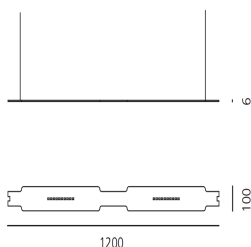

100% Suspension Basic - Black

Ross Lovegrove

IP20 

LUMINAIRE

- Watt: **32W**
- Delivered lumens output: **2427lm**
- CCT: **4000K**
- Efficiency: **80%**
- Efficacy: **75.84lm/W**
- CRI: **80**

DESCRIPTION

Only 6mm of thickness of the aluminum body. Controlled direct and indirect diffuse emission. Touch dimmer on the module body (Only for 100% Suspension). Independent management of each module even within multiple configurations (Only for 100% Suspension). It is possible to connect up to 7 modules with a single power supply. Mechanical connecting elements (Magnetic) and electrical on the edges of each module. Connection joints 90 ° and 120 °.

PRODUCT CODE: - - -

FEATURES

- Article Code: - - -
- Colour: **Black**
- Installation: **Suspension**
- Series: **Scenarios**
- Environment: **Indoor**
- design by: **Ross Lovegrove**

DIMENSIONS

- Length: **cm 120**
- Width: **cm 0.6**
- Height: **cm 10**
- Weight: **cm 1.6**