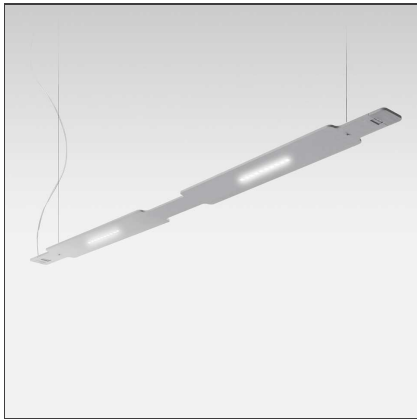

100% Suspension Basic - Silver

IP20 

DESIGN

Ross Lovegrove

BESCHREIBUNG

Only 6mm of thickness of the aluminum body. Controlled direct and indirect diffuse emission. Touch dimmer on the module body (Only for 100% Suspension). Independent management of each module even within multiple configurations (Only for 100% Suspension). It is possible to connect up to 7 modules with a single power supply. Mechanical connecting elements (Magnetic) and electrical on the edges of each module. Connection joints 90 ° and 120 °.

TECHNISCHE ZEICHNUNGEN

FUNKTIONEN

Artikelnummer:	DRL1903B00	Serie:	Scenarios
Farbe:	Silver		
Installation:	Pendelleuchte		
Anwendungsbereich:	Innenbeleuchtung		

DIMENSION

Länge:	cm 120
Breite:	cm 0,6
Höhe:	cm 10
Gewicht:	kg 1,6