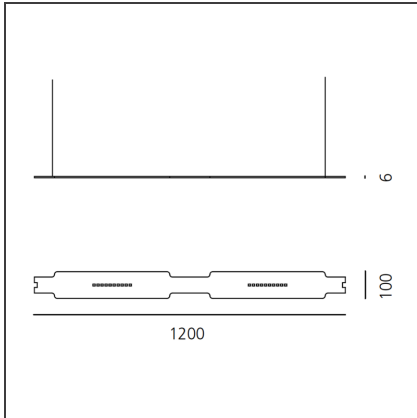

100% Suspension Basic - Silver

IP20 

DESIGN

Ross Lovegrove

BESCHREIBUNG

Only 6mm of thickness of the aluminum body. Controlled direct and indirect diffuse emission. Touch dimmer on the module body (Only for 100% Suspension). Independent management of each module even within multiple configurations (Only for 100% Suspension). It is possible to connect up to 7 modules with a single power supply. Mechanical connecting elements (Magnetic) and electrical on the edges of each module. Connection joints 90 ° and 120 °.

TECHNISCHE ZEICHNUNGEN

FUNKTIONEN

Artikelnummer:	DRL1903B00	Serie:	Scenarios
Farbe:	Silver		
Installation:	Pendelleuchte		
Anwendungsbereich:	Innenbeleuchtung		

DIMENSION

Länge:	cm 120
Breite:	cm 0,6
Höhe:	cm 10
Gewicht:	kg 1,6